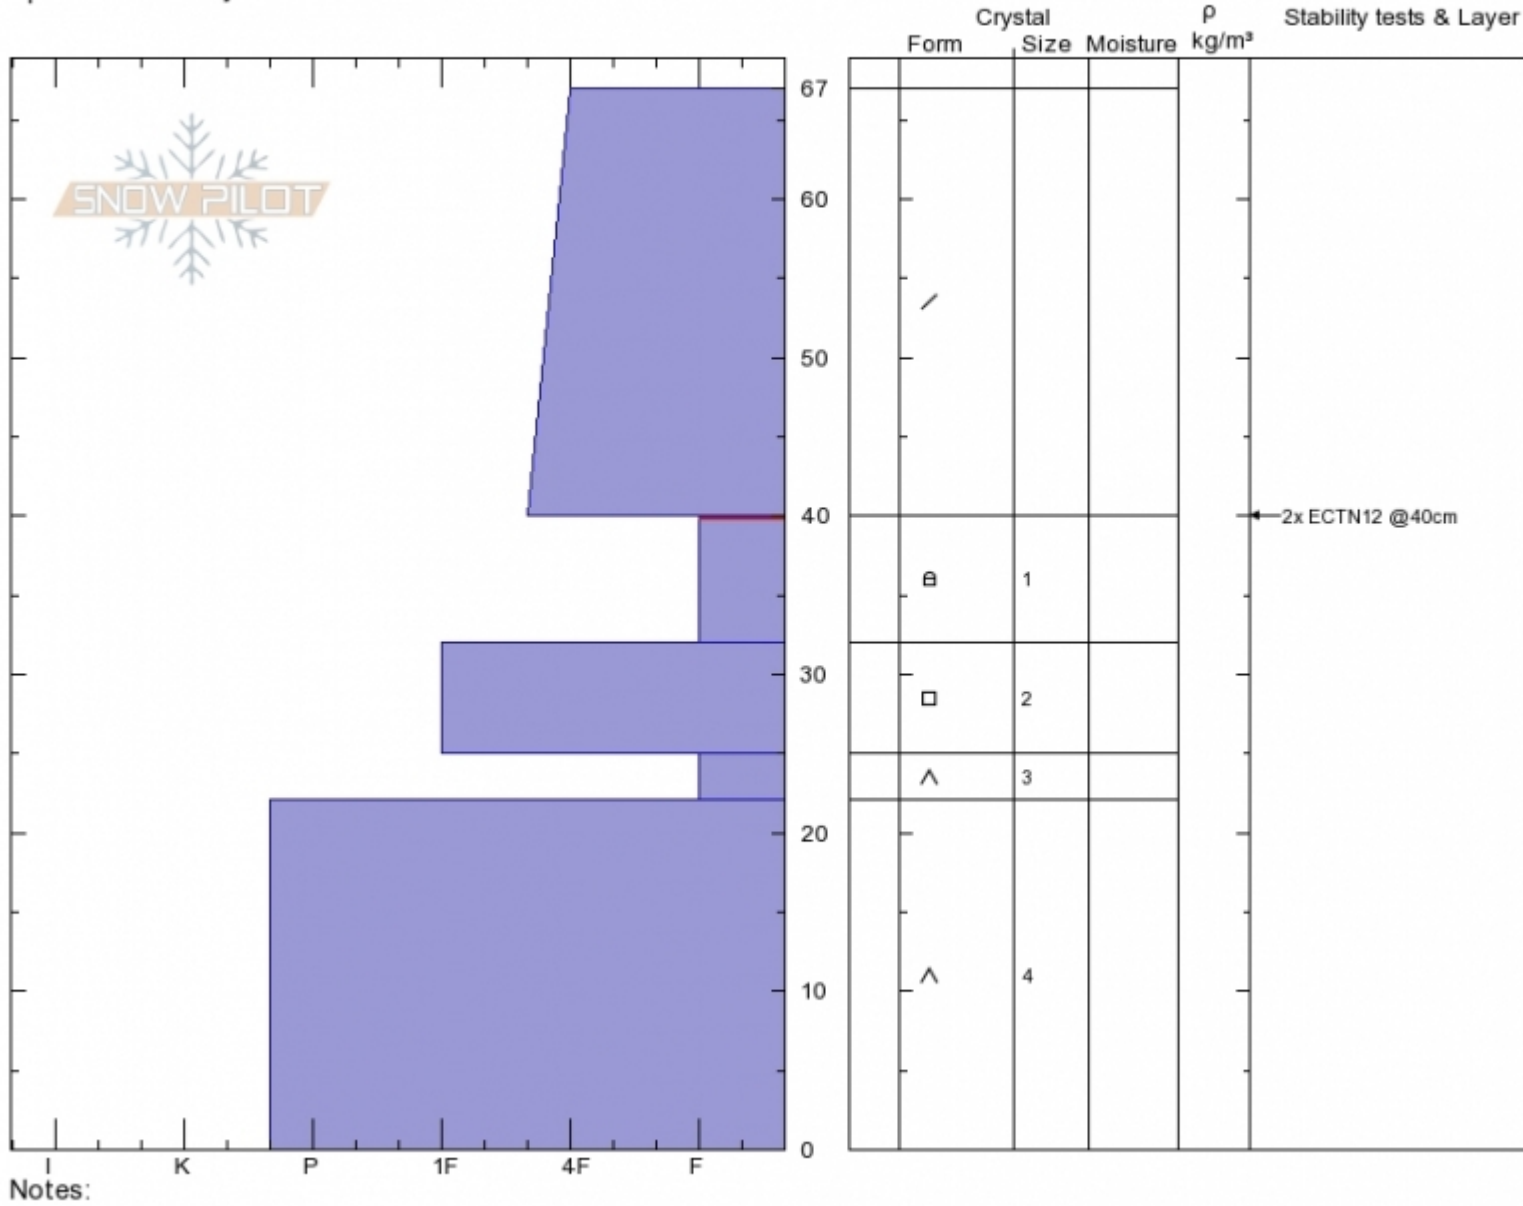

Lower Tyler's  
 Madison Range-N  
 MT  
 Elevation: 8691 ft  
 Aspect: 250°  
 Specifics: Pit is adjacent to avalanche:

Dave Zinn  
 01/05/2020 - 11:00am  
 Co-ord: 45.32275N, -111.38453W  
 Slope Angle: 32°  
 Wind Loading:

Stability: Fair  
 Air Temperature: -12°C  
 Sky Cover: OVC  
 Precipitation: S-1  
 Wind: Calm

HS:67  
 Layer Notes:  
 40-32cm: Problematic layer

Advisory Region  
 Northern Madison  
 Longitude  
 -111.39W  
 Latitude  
 45.34N  
 Northern Madison, 2020-01-06