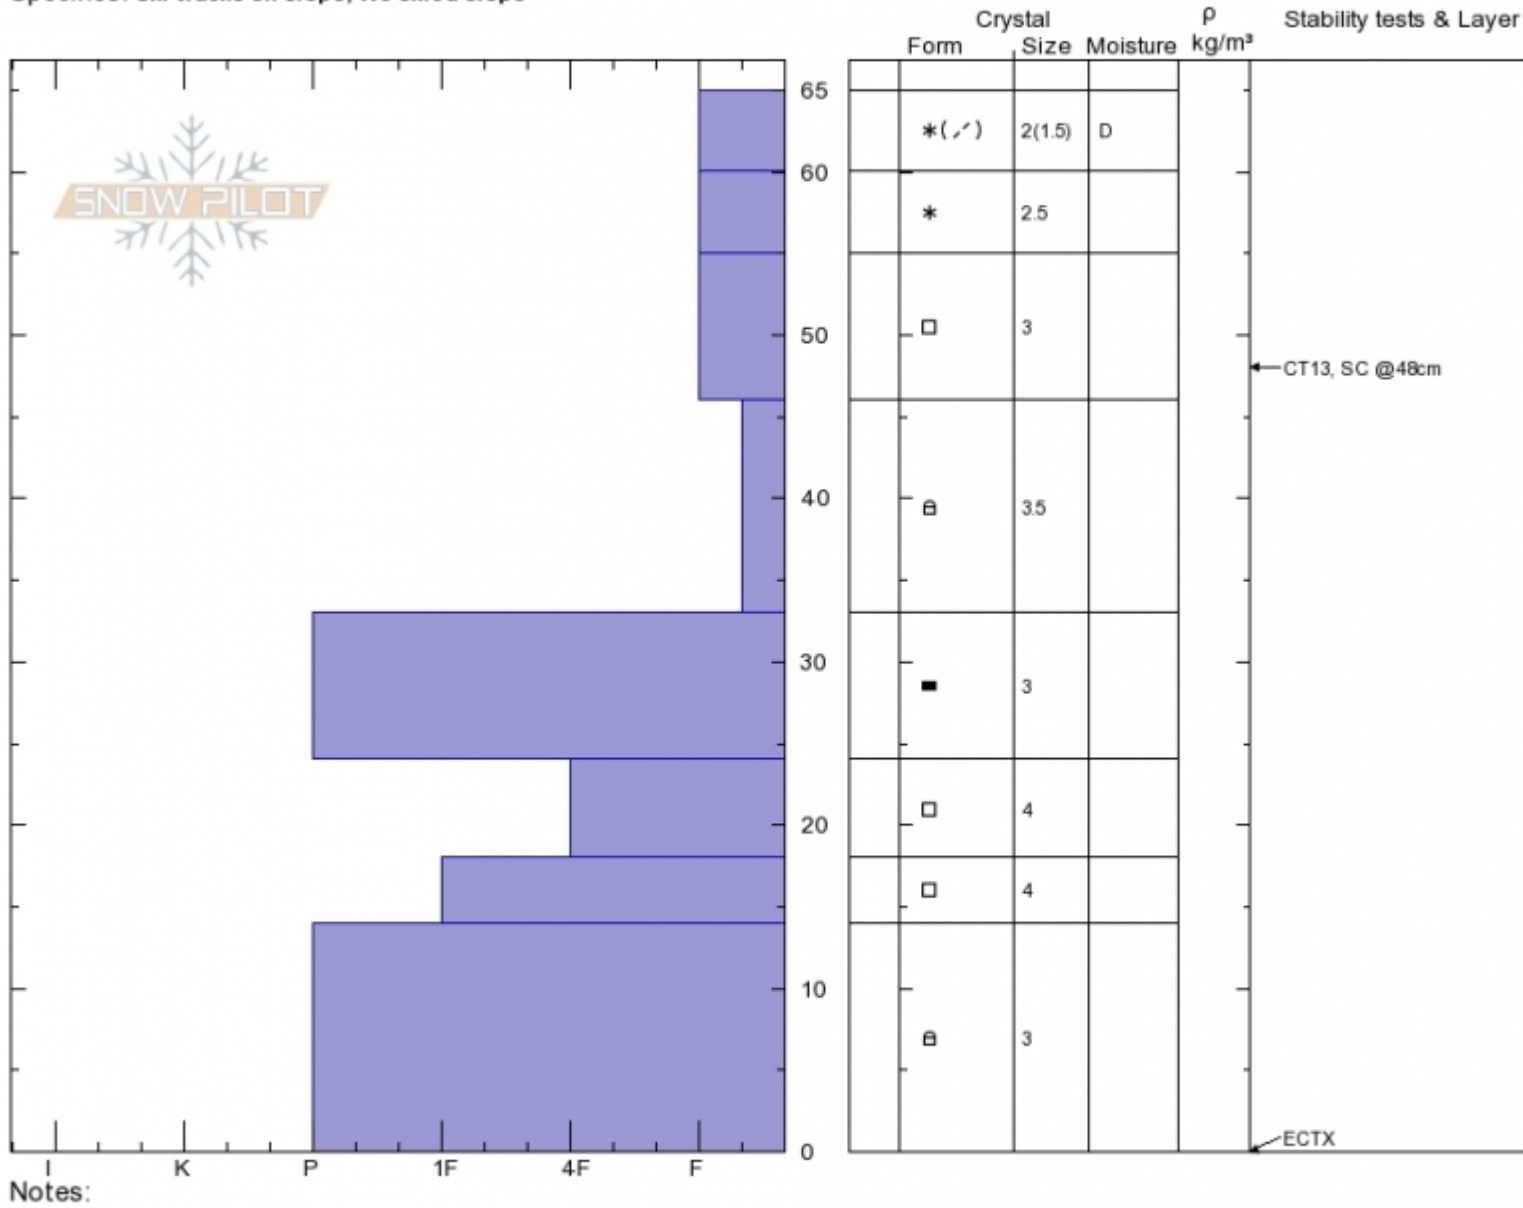

**BM Shots**  
**Gallatin Range-N**  
**MT**  
 Elevation: **7334 ft**  
 Aspect: **E**  
 Specifics: **Ski tracks on slope; We skied slope**

**J. A.**  
**01/08/2020 - 9:53am**  
 Co-ord: **45.47048N, -110.97420W**  
 Slope Angle: **25°**  
 Wind Loading: **no**

Stability:  
 Air Temperature: **-3°C**  
 Sky Cover: **BKN**  
 Precipitation: **NO**  
 Wind: **NW Calm**

**HS:65**    **Layer Notes:**  
 55-46cm:**Problematic layer**

Advisory Region  
 Northern Gallatin  
 Longitude  
 -111.00W  
 Latitude  
 45.44N  
 Northern Gallatin, 2020-01-08