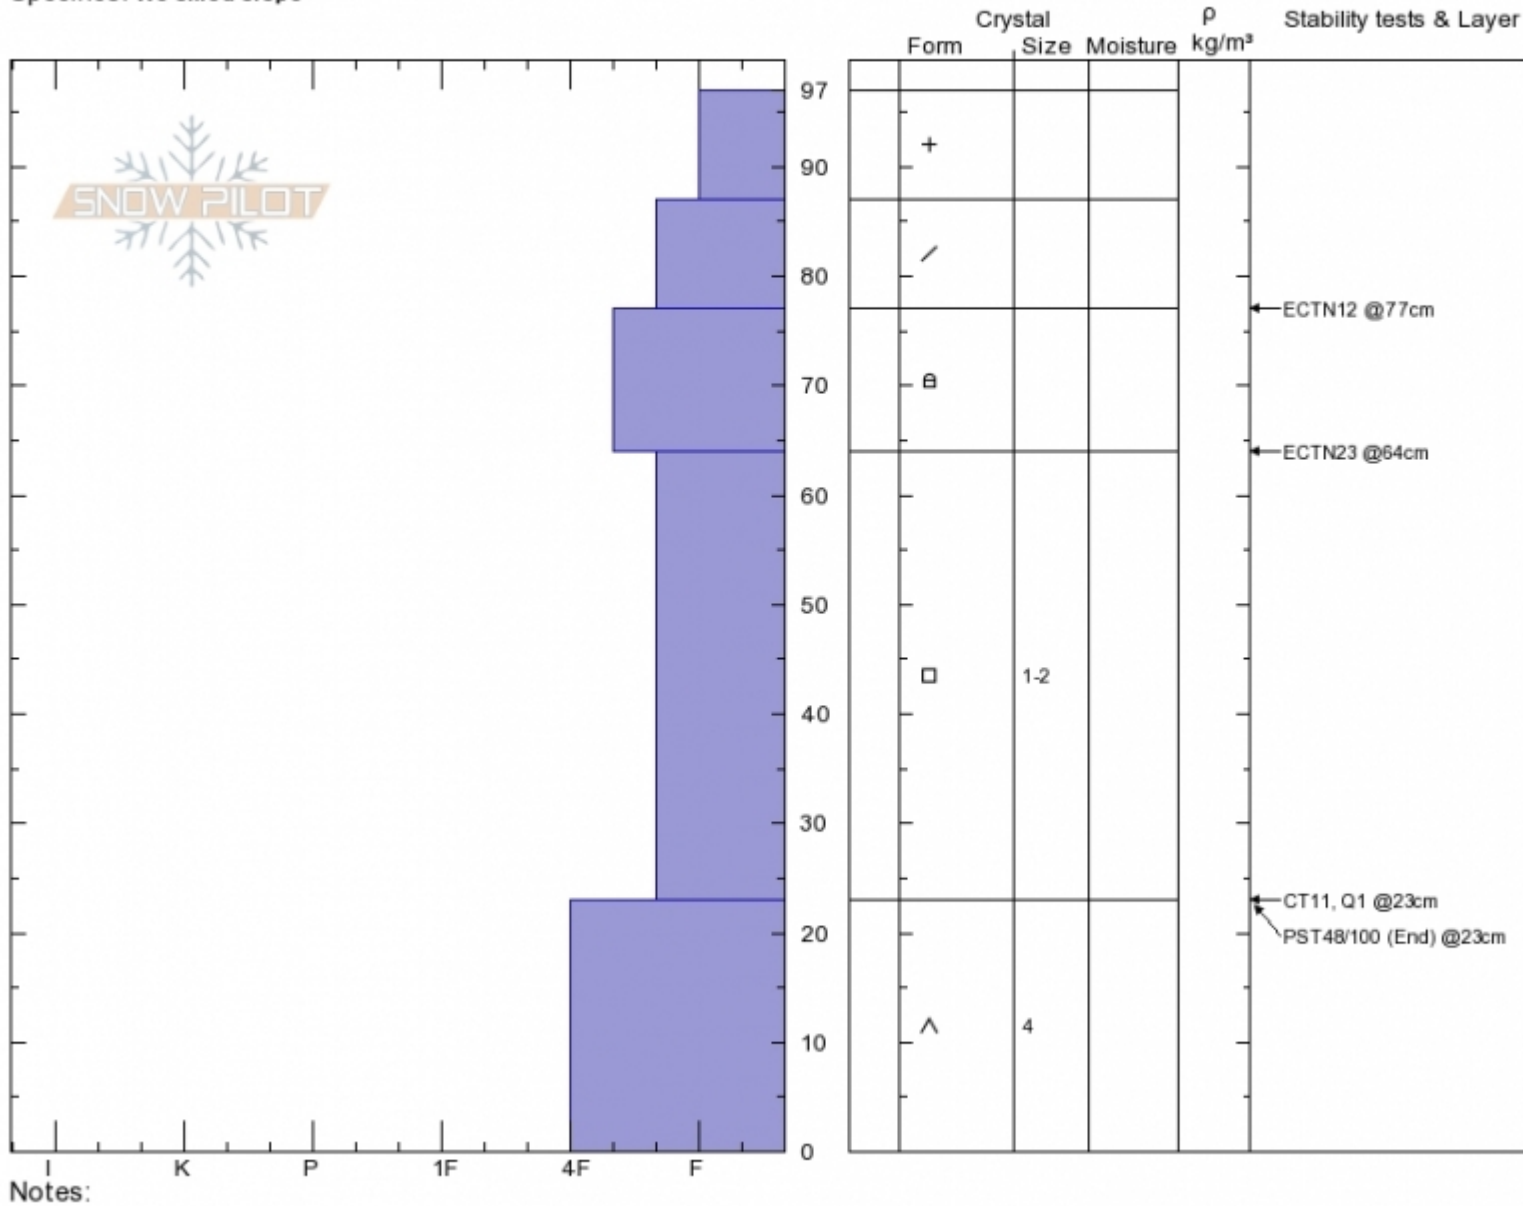

Bacon Rind
Madison Range-S
MT
 Elevation: **8700 ft**
 Aspect: **70°**
 Specifics: **We skied slope**

Spencer Jonas
01/09/2020 - 12:30pm
 Co-ord: **44.95980N, -111.09907W**
 Slope Angle: **25°**
 Wind Loading: **no**

Stability: **HS:97**
 Air Temperature:
 Sky Cover: **SCT**
 Precipitation: **NO**
 Wind: **Calm**

Layer Notes:

Advisory Region
 Southern Madison
 Longitude
 -111.10W
 Latitude
 44.96N
 Southern Madison, 2020-01-09