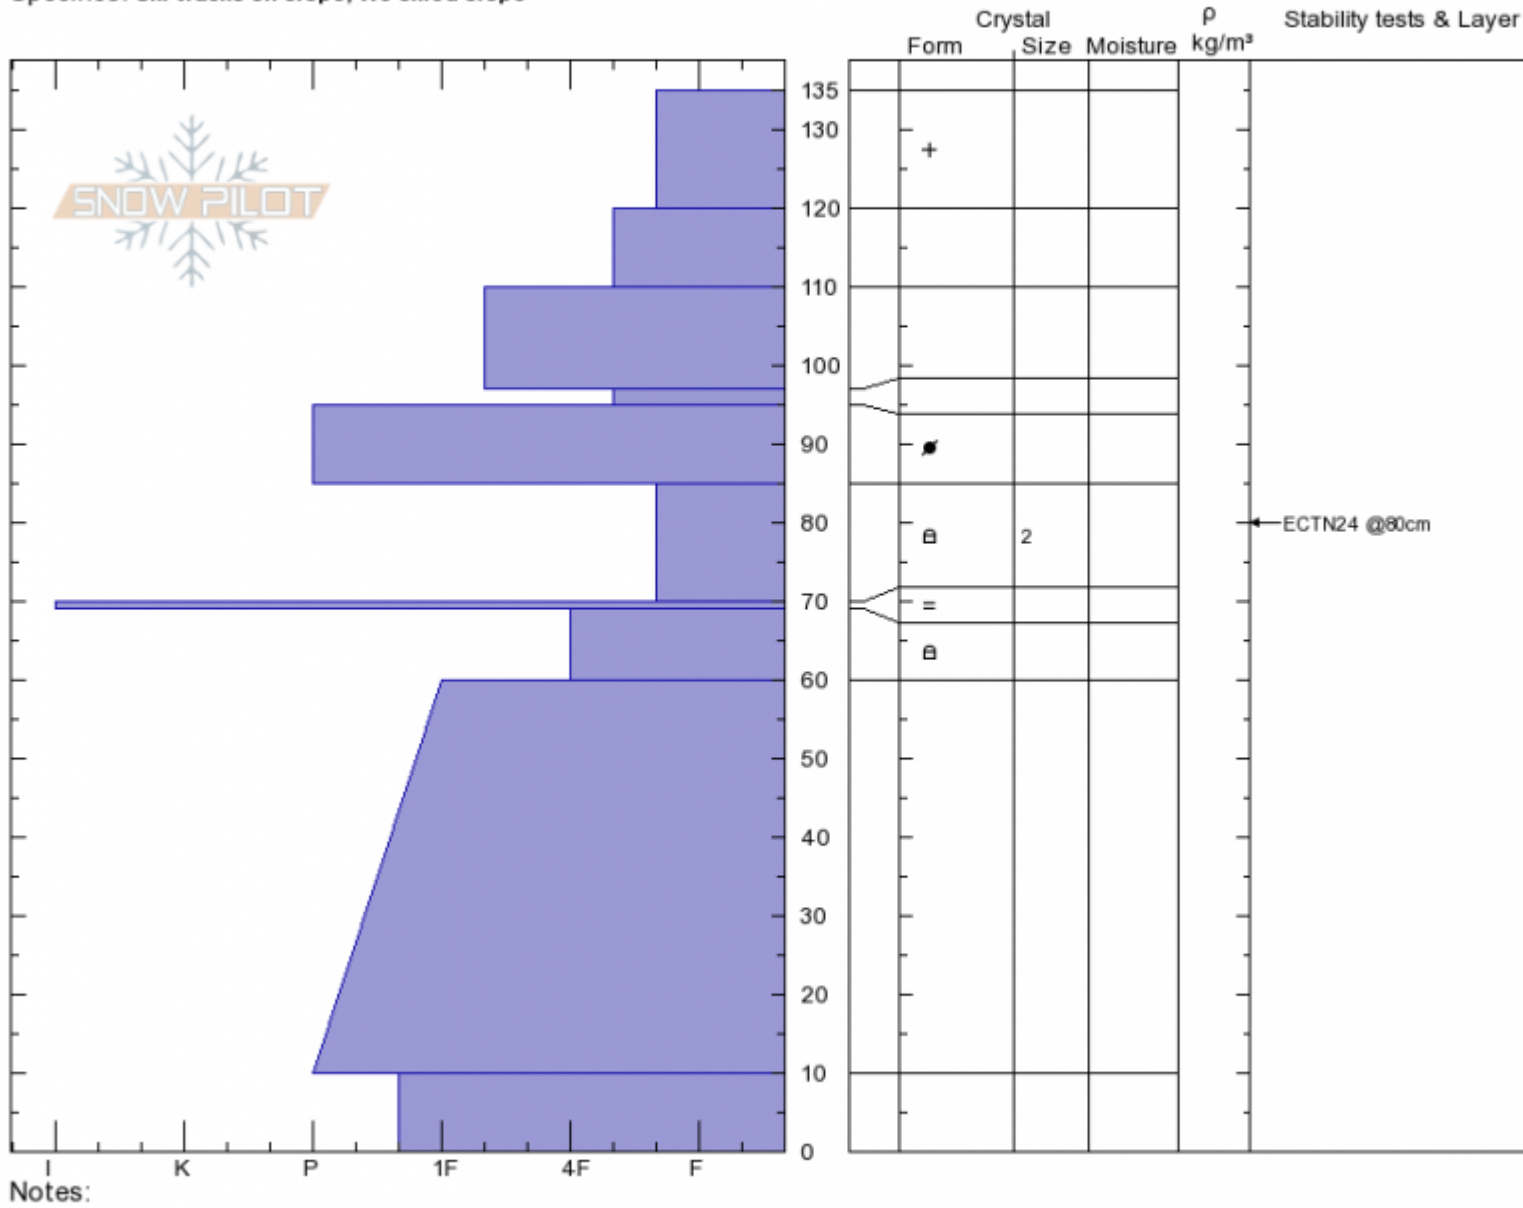

Blackmore- East Face **Andrew Schauer**
Gallatin Range-N **01/11/2020 - 11:30am**
MT **Co-ord: 45.44611N, -111.00140W**
Elevation: 9760 ft **Slope Angle: 34°**
Aspect: 89° **Wind Loading: no**
Specifics: Ski tracks on slope; We skied slope

Stability: Good
Air Temperature: -11°C
Sky Cover: OVC
Precipitation: S-1
Wind: N Light Breeze

HS:135 **Layer Notes:**
 85-70cm:**Problematic layer**

Advisory Region
 Northern Gallatin
 Longitude
 -111.00W
 Latitude
 45.45N
 Northern Gallatin, 2020-01-11