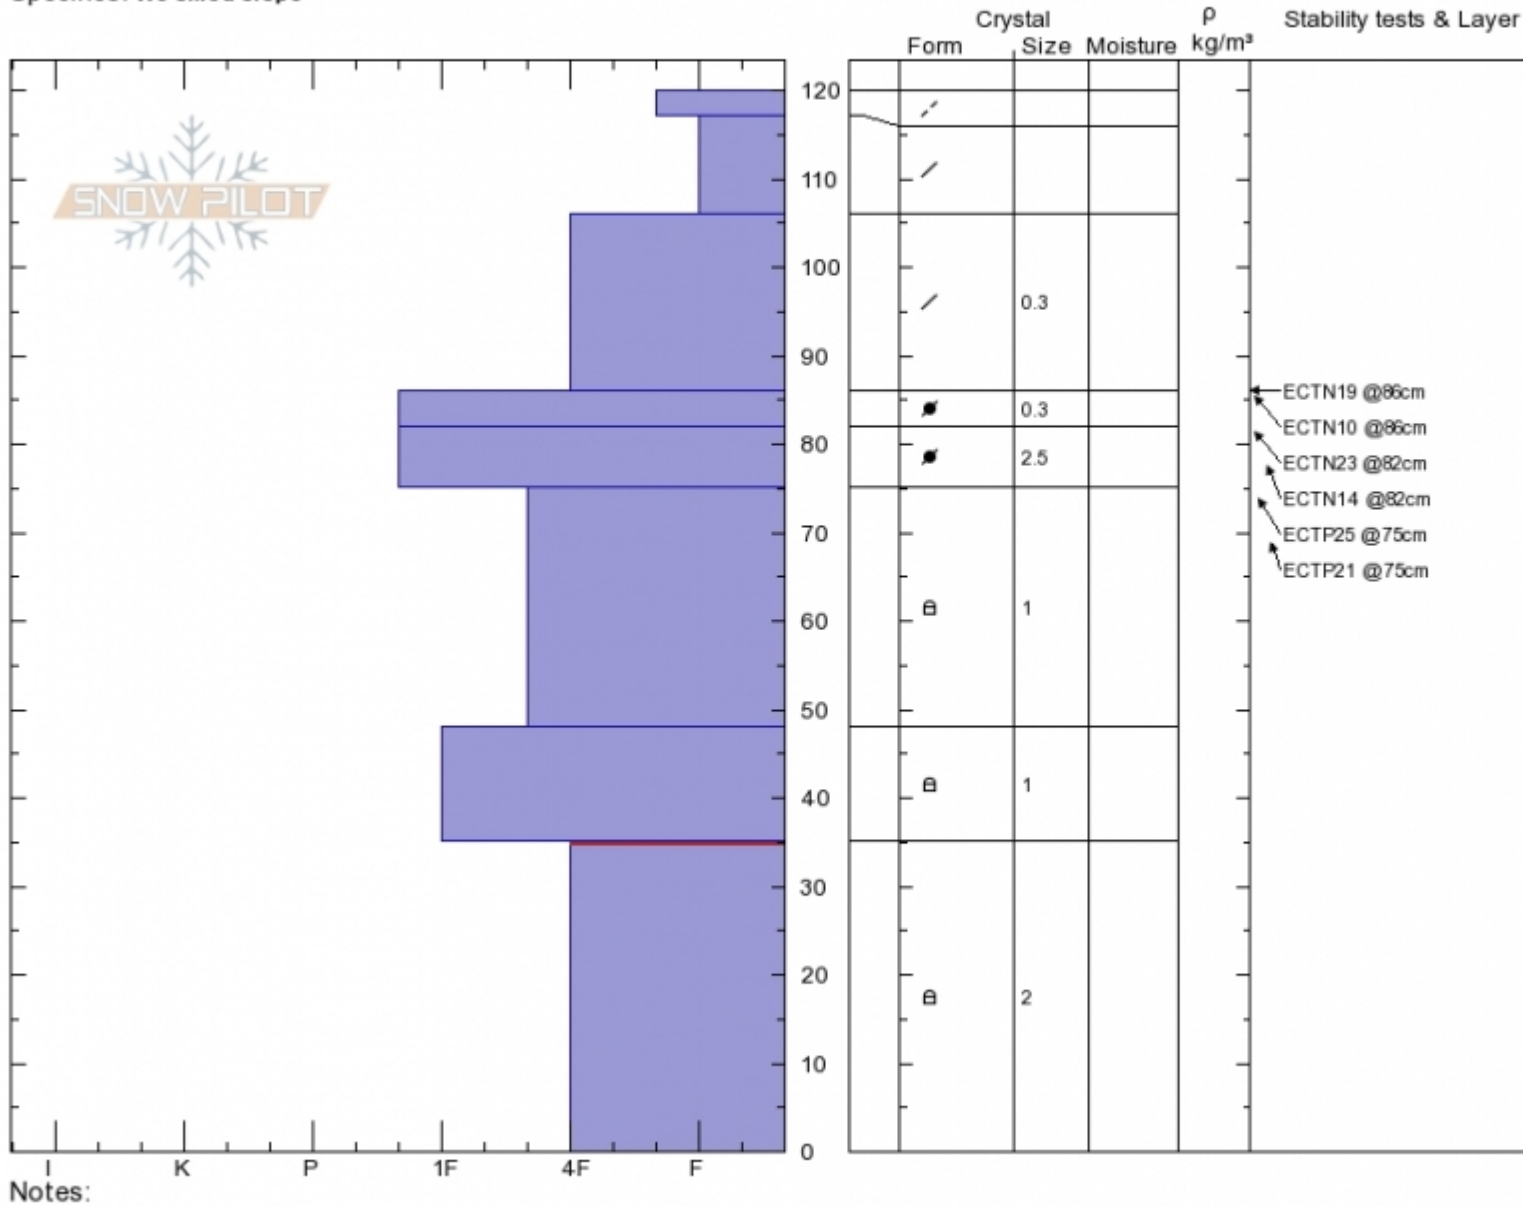

Sheep Creek W. Facing
Cooke City
MT
 Elevation: **8715 ft**
 Aspect: **270°**
 Specifics: **We skied slope**

Dave Zinn
01/13/2020 - 9:30am
 Co-ord: **45.03176N, -109.96042W**
 Slope Angle: **25°**
 Wind Loading: **previous**

Stability: **Good**
 Air Temperature: **-12°C**
 Sky Cover: **OVC**
 Precipitation: **S-1**
 Wind: **NW Moderate**

HS: **120** Layer Notes:
 35-0cm: **Problematic layer**

Advisory Region
 Cooke City
 Longitude
 -109.96W
 Latitude
 45.03N
 Cooke City, 2020-01-14