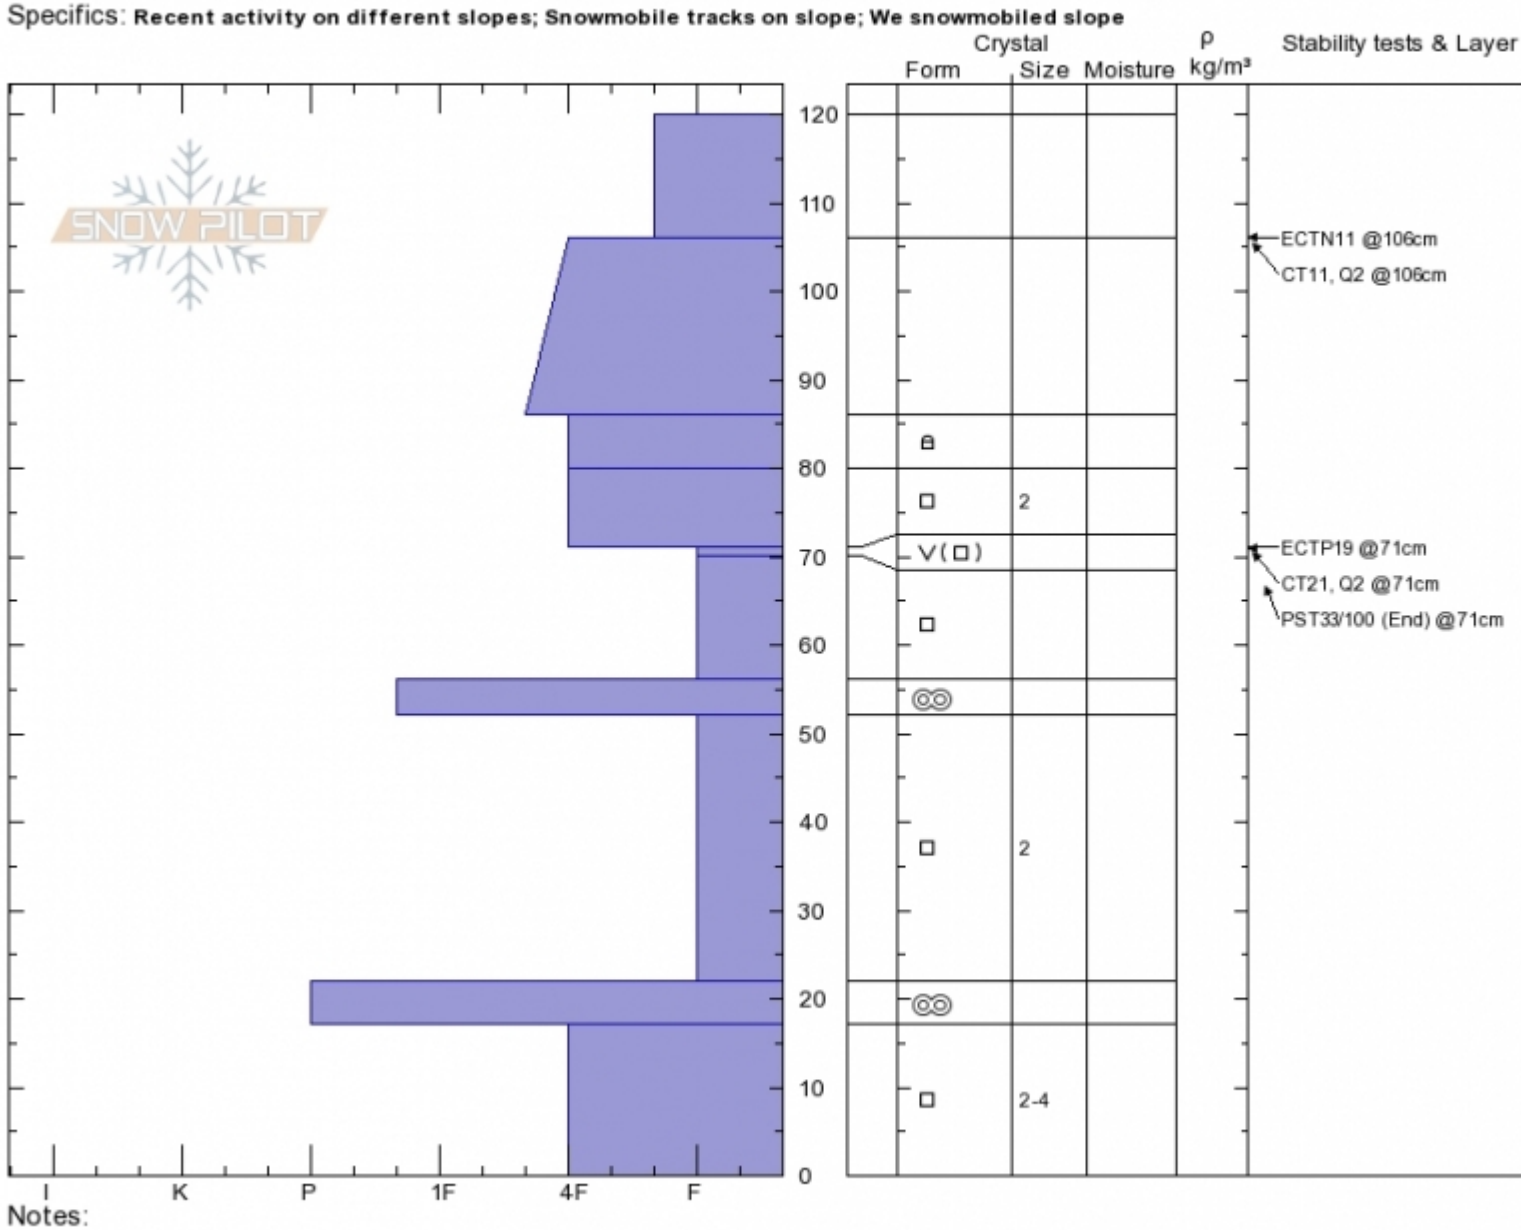

McAtee Basin
Madison Range-N
MT
 Elevation: **9300 ft**
 Aspect: **20°**
 Specifics: **Recent activity on different slopes; Snowmobile tracks on slope; We snowmobiled slope**

Ian Hoyer
01/21/2020 - 1:00pm
 Co-ord: **45.18772N, -111.45896W**
 Slope Angle: **28°**
 Wind Loading: **no**

Stability: **Fair**
 Air Temperature:
 Sky Cover: **FEW**
 Precipitation: **NO**
 Wind: **Calm**

HS:120 Layer Notes:
 71-70cm:**Problematic layer**

Advisory Region
 Northern Madison
 Longitude
 -111.44W
 Latitude
 45.18N
 Northern Madison, 2020-01-21