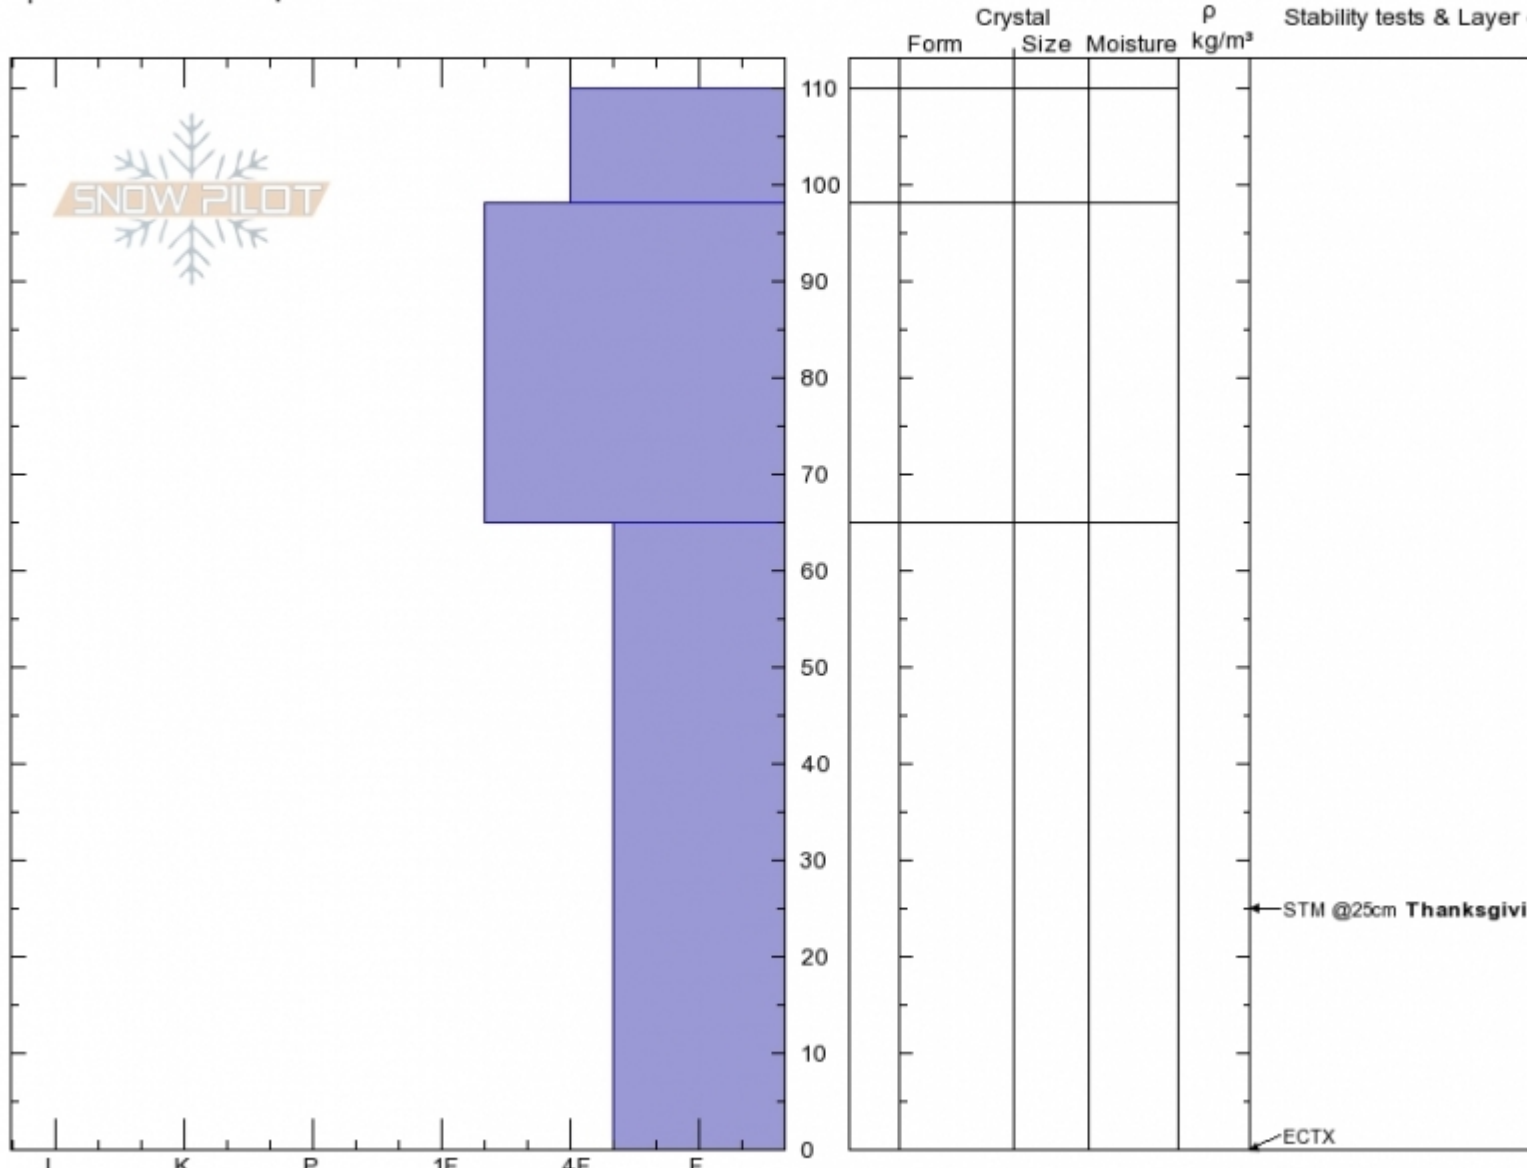

Pebble Creek
Absaroka Range
MT
 Elevation: **8723 ft**
 Aspect: **S**
 Specifics: **We skied slope**

Jesse Logan
01/25/2020 - 1:30pm
 Co-ord:
 Slope Angle: **35°**
 Wind Loading: **yes**

Stability:
 Air Temperature: **25°F**
 Sky Cover: **BKN**
 Precipitation: **S-1**
 Wind: **W Moderate**

HS:110 Layer Notes:
 65-0cm:**Problematic layer**

Notes: No red flags, good test results and no observed Av. (visibility not great). BUT low snowpack, only 110cm and pockets (to 9,250 ft. facets).

Advisory Region
 Cooke City
 Longitude
 -110.03W
 Latitude
 45.03N
 Cooke City, 2020-01-26