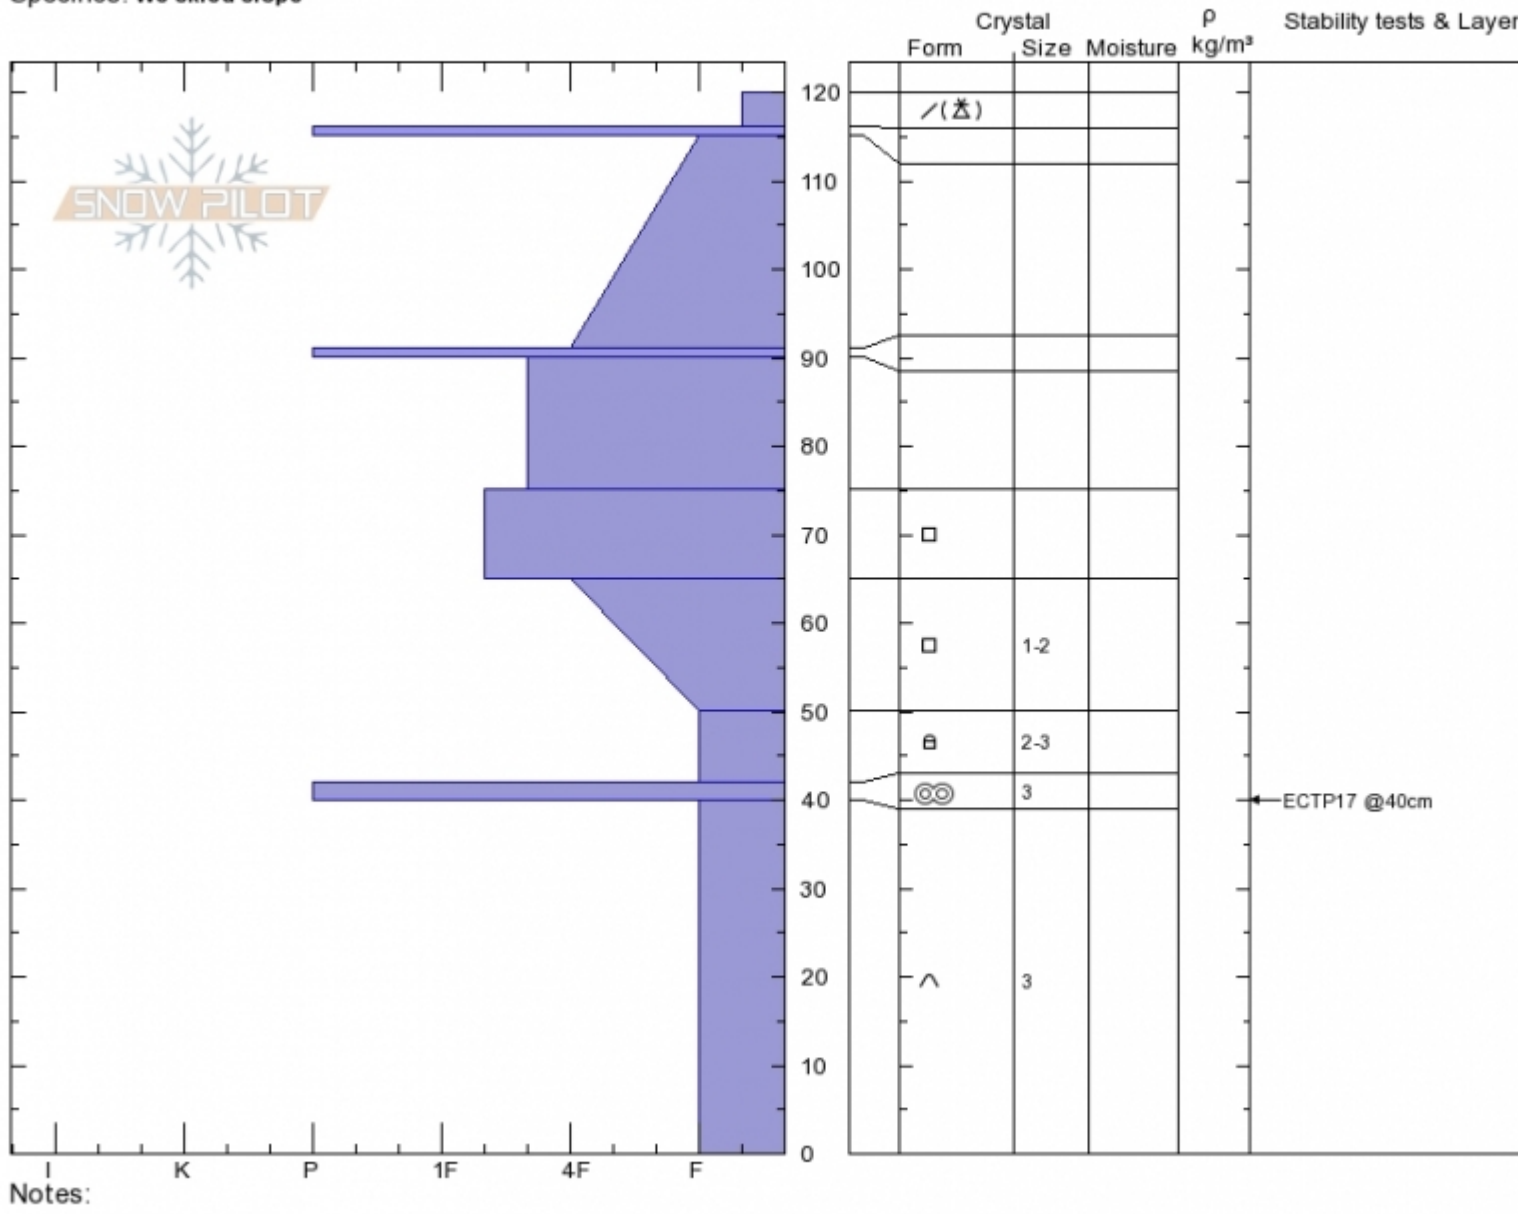

Flathead Pass 26-Jan
 Bridger Range
 MT
 Elevation: 8063 ft
 Aspect: 55°
 Specifics: We skied slope

Hannah Marshall
 01/26/2020 - 1:20pm
 Co-ord: 12T 500320W 5088941N
 Slope Angle: 26°
 Wind Loading:

Stability: Fair
 Air Temperature:
 Sky Cover: OVC
 Precipitation: NO
 Wind:

HS:120 Layer Notes:
 42-40cm: Problematic layer

Notes:
 Advisory Region
 Bridger Range
 Longitude
 -110.93W
 Latitude
 45.44N
 Bridger Range, 2020-01-27