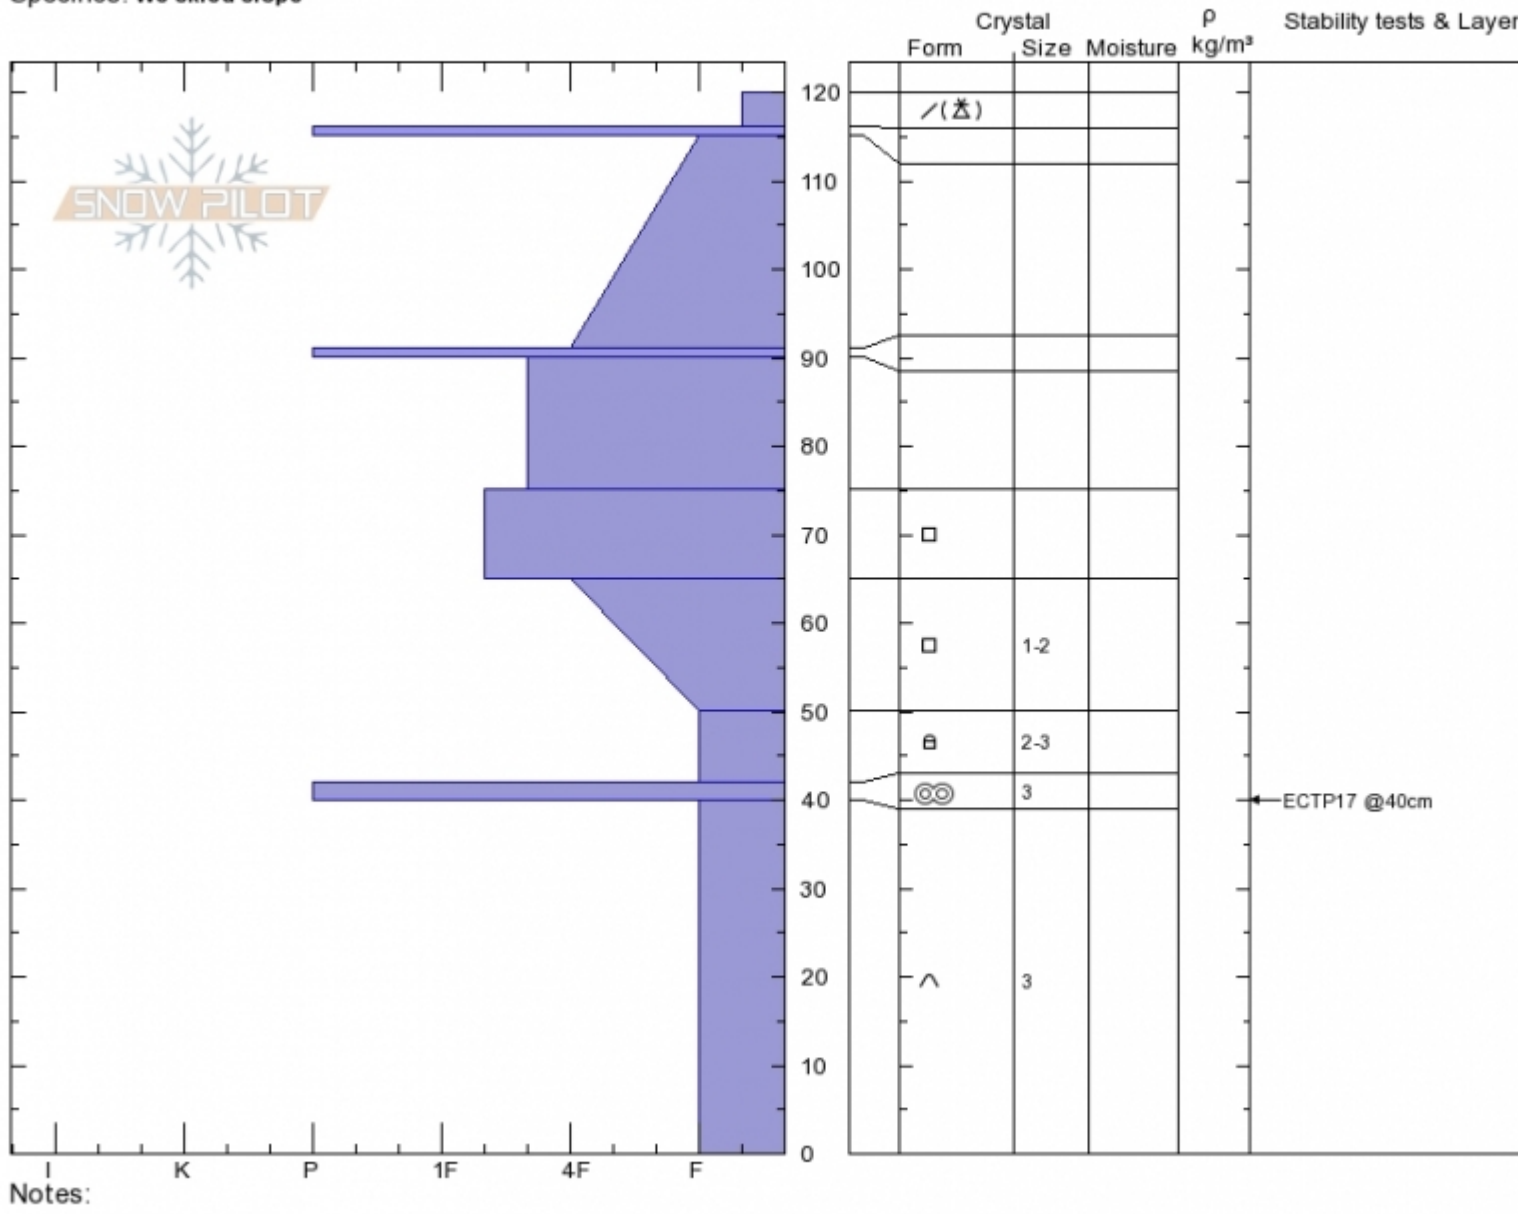

Flathead Pass 26-Jan  
 Bridger Range  
 MT  
 Elevation: 8063 ft  
 Aspect: 55°  
 Specifics: We skied slope

Hannah Marshall  
 01/26/2020 - 1:20pm  
 Co-ord: 12T 500320W 5088941N  
 Slope Angle: 26°  
 Wind Loading:

Stability: Fair  
 Air Temperature:  
 Sky Cover: OVC  
 Precipitation: NO  
 Wind:

HS:120 Layer Notes:  
 42-40cm: Problematic layer

Advisory Region  
 Bridger Range  
 Longitude  
 -110.93W  
 Latitude  
 45.44N  
 Bridger Range, 2020-01-27