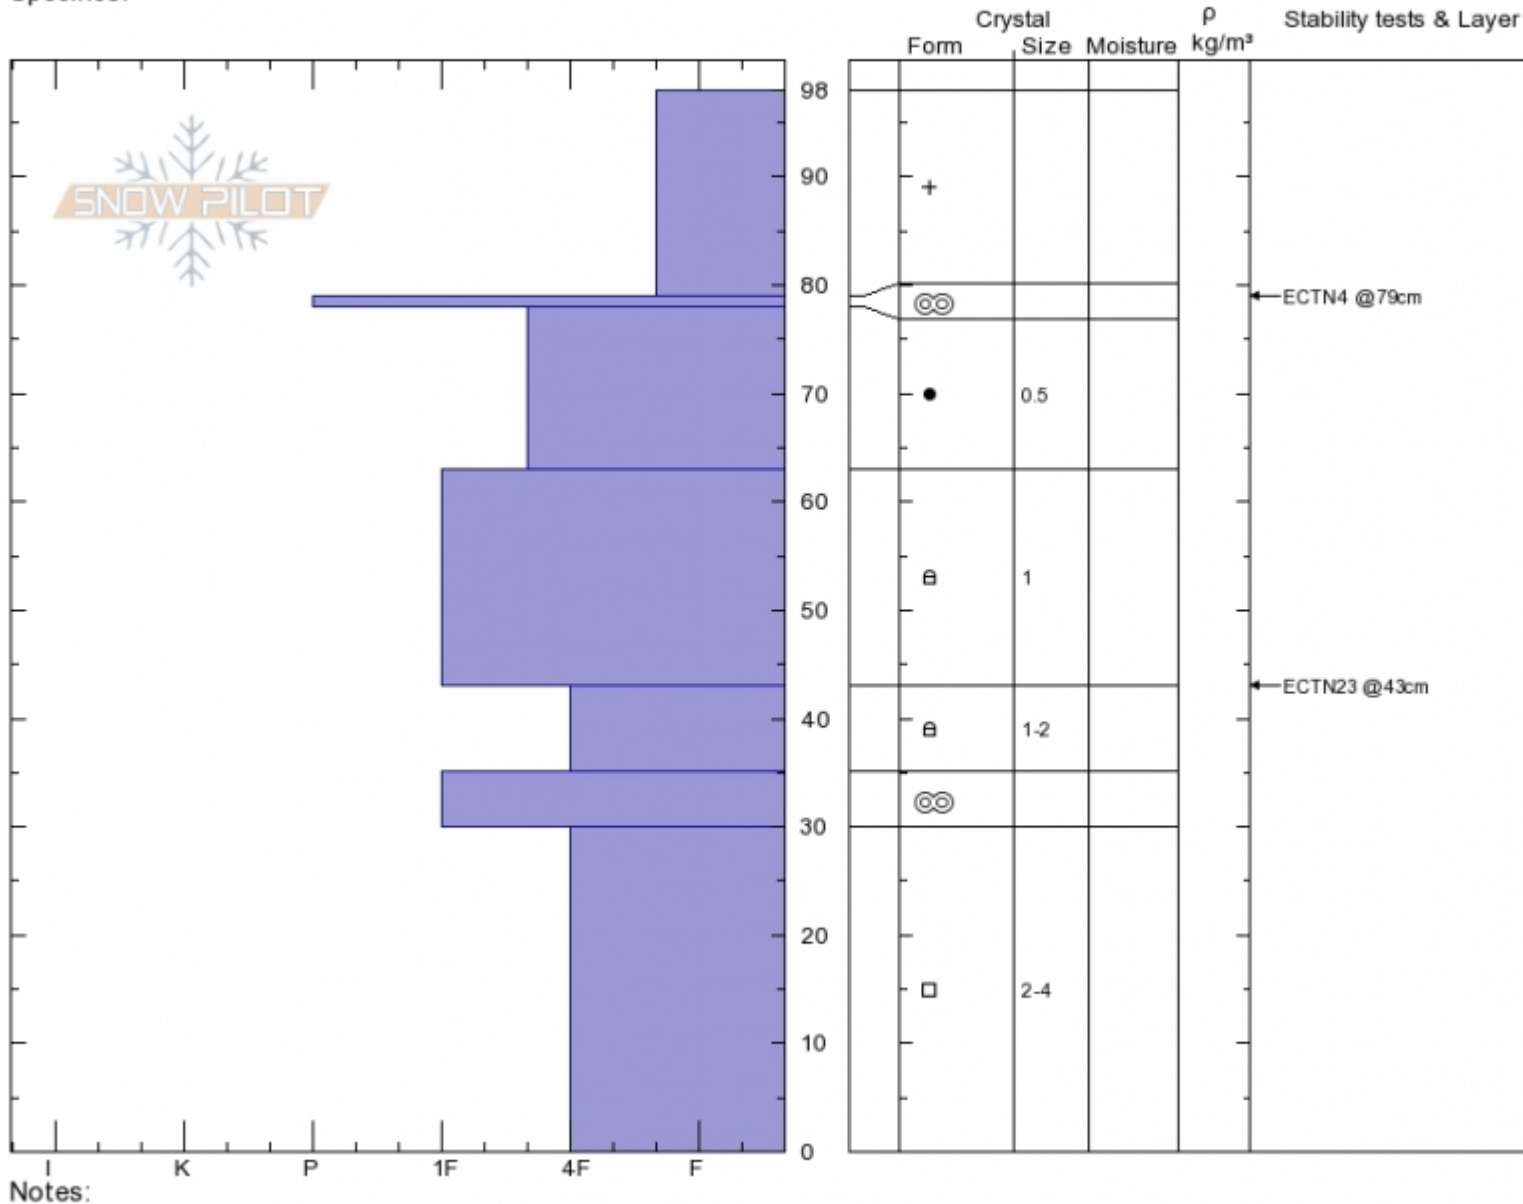

E Face of Texas Meadow Spencer Jonas

Bridger Range 01/27/2020 - 1:30pm
MT Co-ord: 45.83069N, -110.92756W
 Elevation: 7850 ft Slope Angle: 33°
 Aspect: 80° Wind Loading: no
 Specifics:

Stability: HS:98
 Air Temperature: PF:98
 Sky Cover: SCT PS:30
 Precipitation: NO
 Wind: **W Light Breeze**

Layer Notes:

Advisory Region
 Bridger Range
 Longitude
 -110.93W
 Latitude
 45.84N

Forecast link: [GNFAC Avalanche Forecast for Tue Jan 28, 2020](#)
 Bridger Range, 2020-01-27