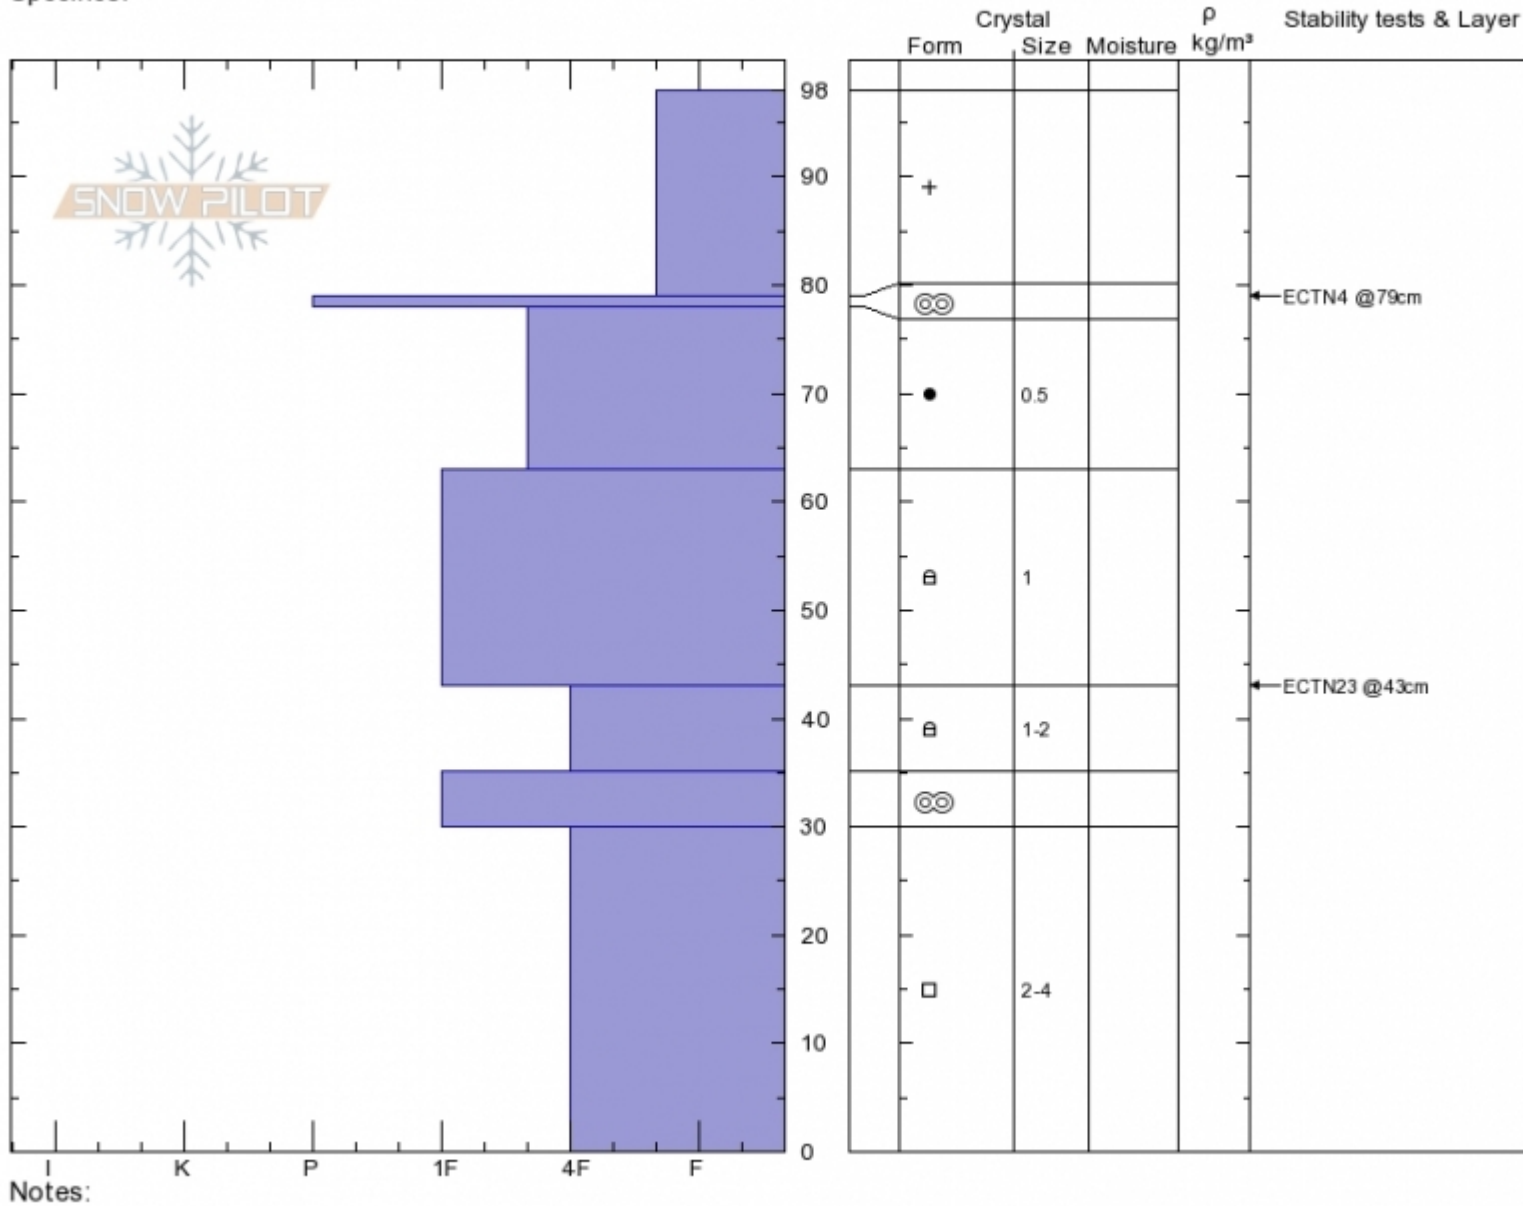

E Face of Texas Meadow Spencer Jonas

Bridger Range 01/27/2020 - 1:30pm
MT Co-ord: 45.83069N, -110.92756W
 Elevation: 7850 ft Slope Angle: 33°
 Aspect: 80° Wind Loading: no
 Specifics:

Stability: HS:98
 Air Temperature: PF:98
 Sky Cover: SCT PS:30
 Precipitation: NO
 Wind: **W Light Breeze**

Layer Notes:

Advisory Region
 Bridger Range
 Longitude
 -110.93W
 Latitude
 45.84N

Forecast link: [GNFAC Avalanche Forecast for Tue Jan 28, 2020](#)
 Bridger Range, 2020-01-27