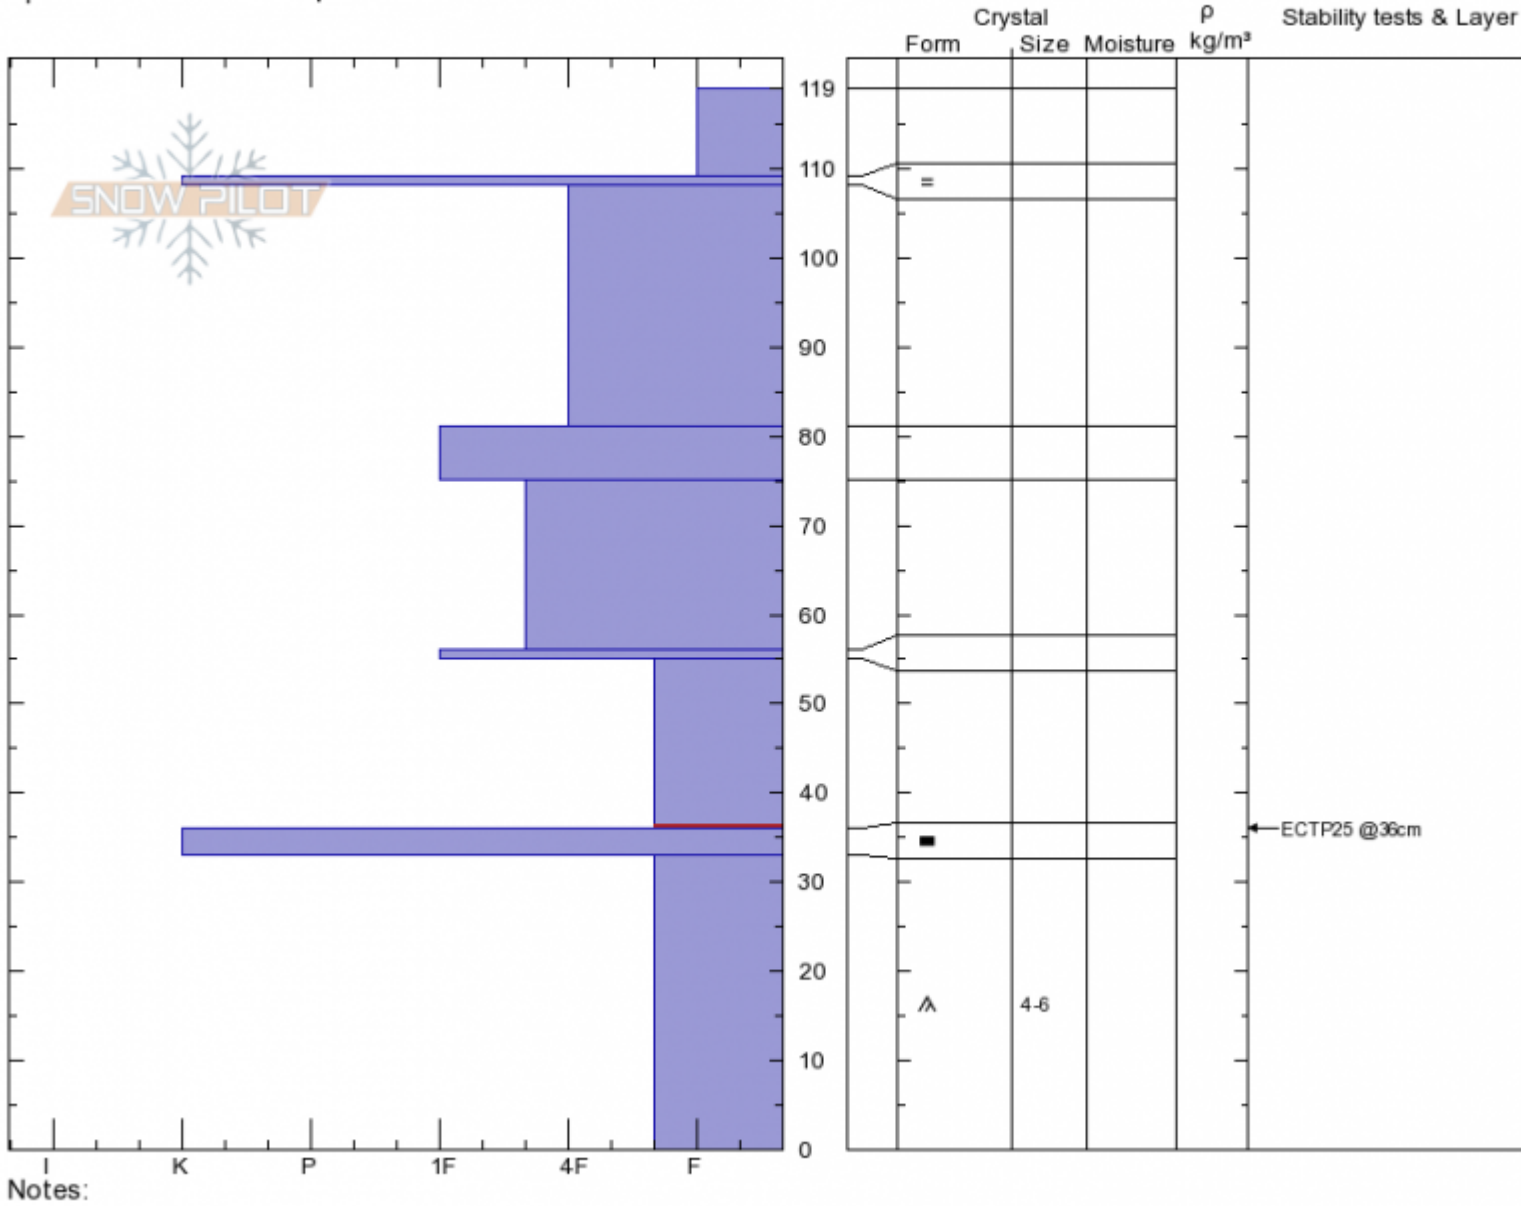

Tyler's Slope
Madison Range-N
MT
 Elevation: **9086 ft**
 Aspect: **240°**
 Specifics: **Ski tracks on slope**

Doug Chabot-Admin
01/28/2020 - 11:00am
 Co-ord: **45.32433N, -111.38257W**
 Slope Angle: **35°**
 Wind Loading:

Stability:
 Air Temperature: **-6°C**
 Sky Cover: **OVC**
 Precipitation: **S1**
 Wind: **Calm**

HS: **119** Layer Notes:
 55-36cm: **Problematic layer**

Advisory Region
 Northern Madison
 Longitude
 -111.39W
 Latitude
 45.34N

Forecast link: [GNFAC Avalanche Forecast for Wed Jan 29, 2020](#)
 Northern Madison, 2020-01-28