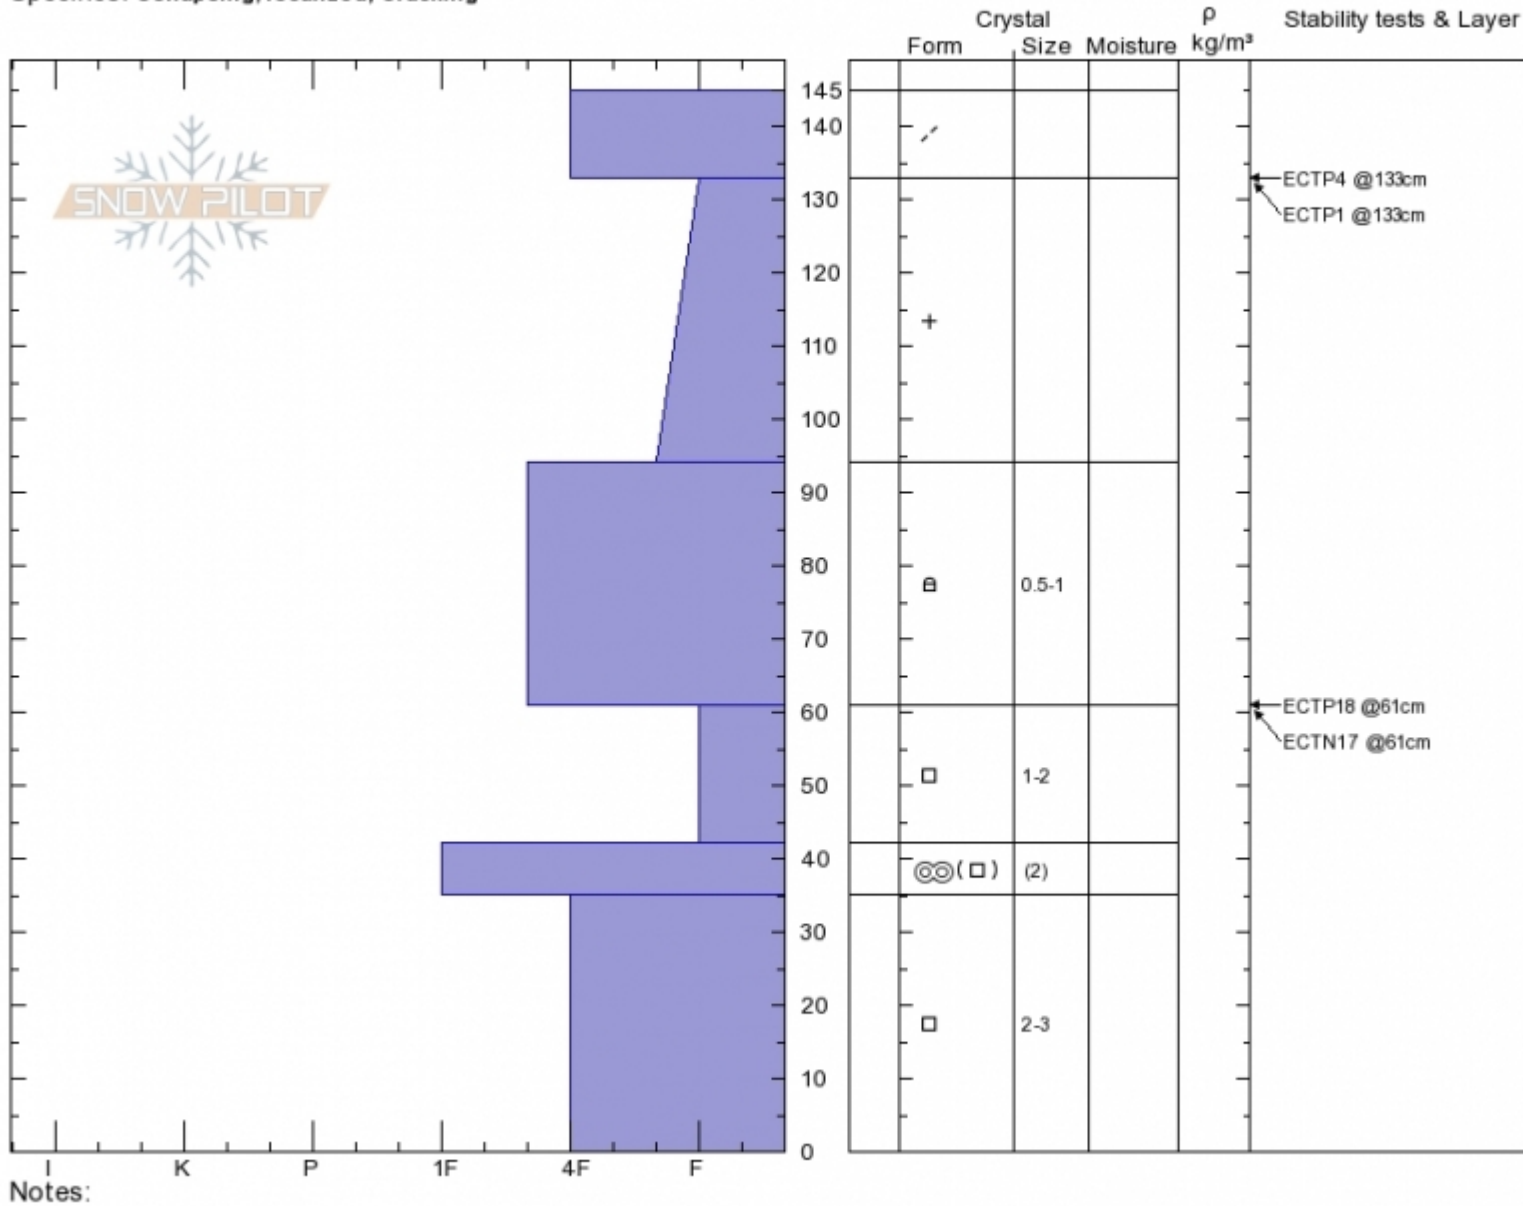

Mt Ellis Ridgeline
Gallatin Range-N
MT
 Elevation: **7843 ft**
 Aspect: **50°**
 Specifics: **Collapsing, localized; Cracking**

Spencer Jonas
02/03/2020 - 12:30pm
 Co-ord: **45.58392N, -110.95811W**
 Slope Angle: **30°**
 Wind Loading: **previous**

Stability:
 Air Temperature:
 Sky Cover: **FEW**
 Precipitation: **NO**
 Wind: **E Light Breeze**

HS:**145** Layer Notes:
 PF:**120**
 PS:**30**

Advisory Region
 Northern Gallatin
 Longitude
 -110.96W
 Latitude
 45.58N
 Northern Gallatin, 2020-02-03