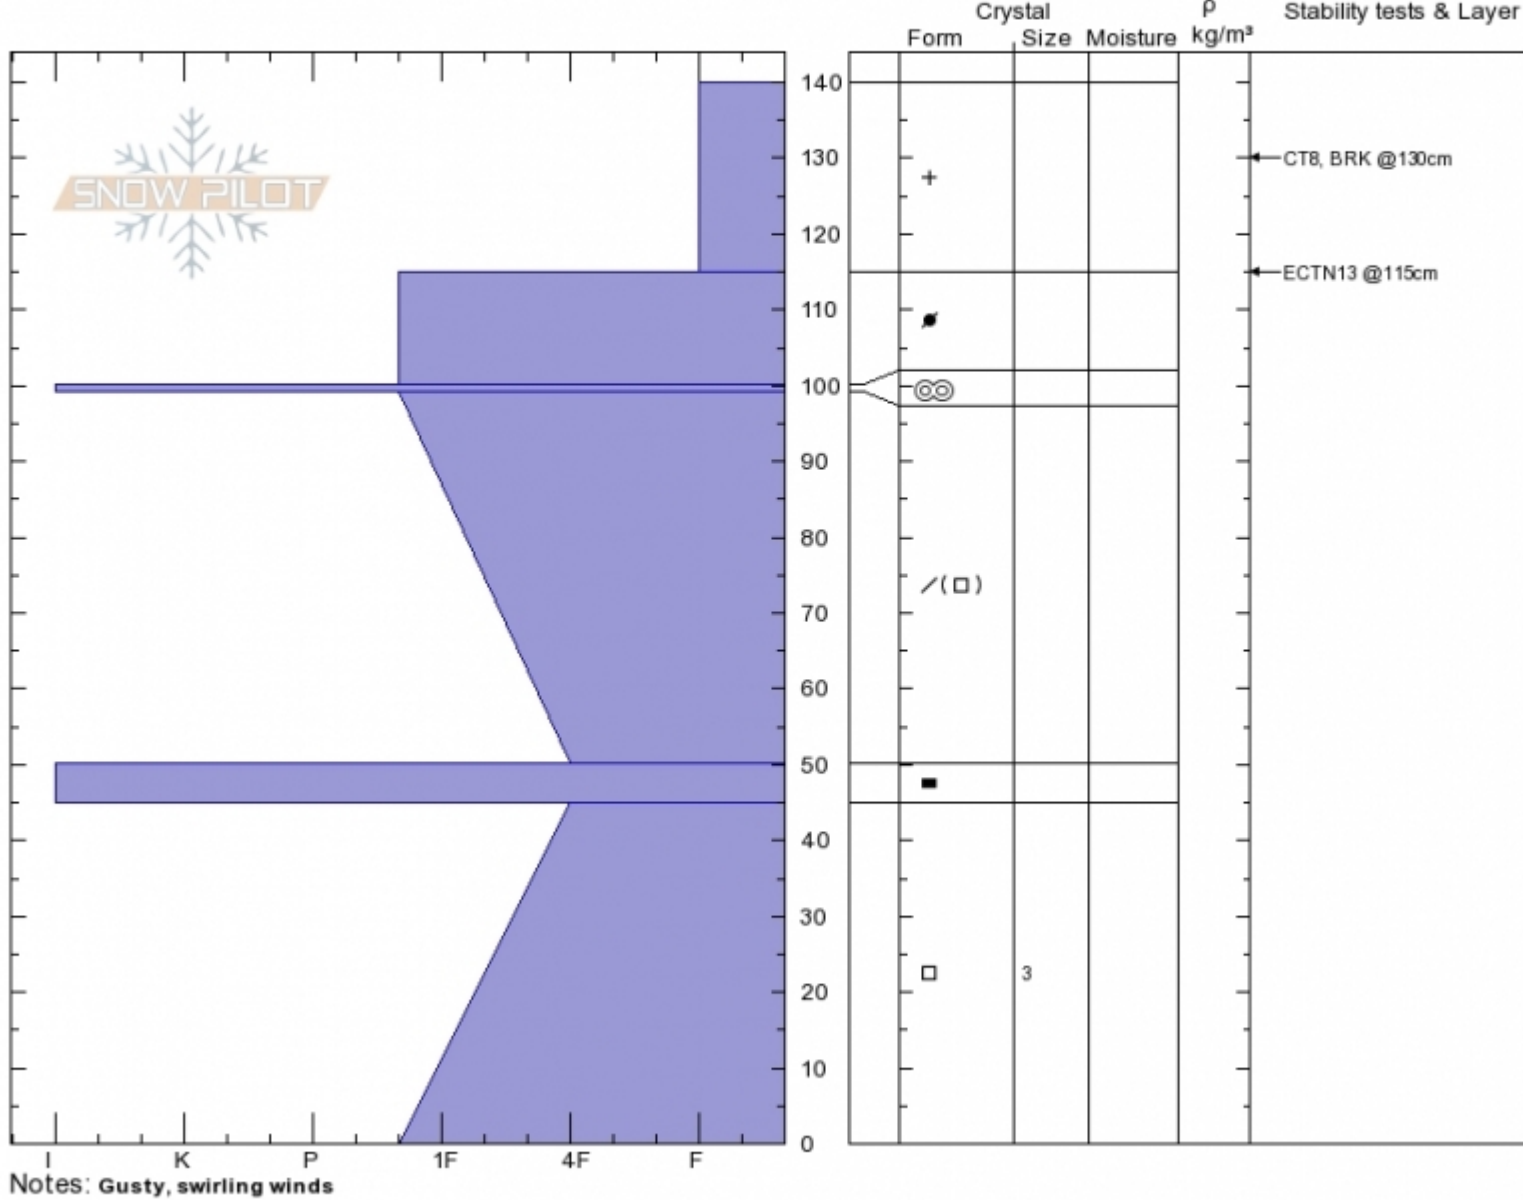

Flathead Pass South  
 Bridger Range  
 MT

Ryan Locati  
 02/04/2020 - 12:00pm  
 Co-ord:  
 Slope Angle: 19°  
 Wind Loading: **yes**

Stability: **Poor**  
 Air Temperature: 20°C  
 Sky Cover: **CLR**  
 Precipitation: **NO**  
 Wind: **Moderate**

HS:140 Layer Notes:  
 PF:100 100-99cm:Problematic layer  
 PS:15

Specifics: Collapsing, localized; Cracking; Recent activity on similar slopes; Recent activity on different slopes

Advisory Region  
 Bridger Range  
 Longitude  
 -111.02W  
 Latitude  
 45.97N

**Avalanche Details:** [Collapsing, cracking and recent natural avalanche in northern Bridgers](#)  
 Bridger Range, 2020-02-04