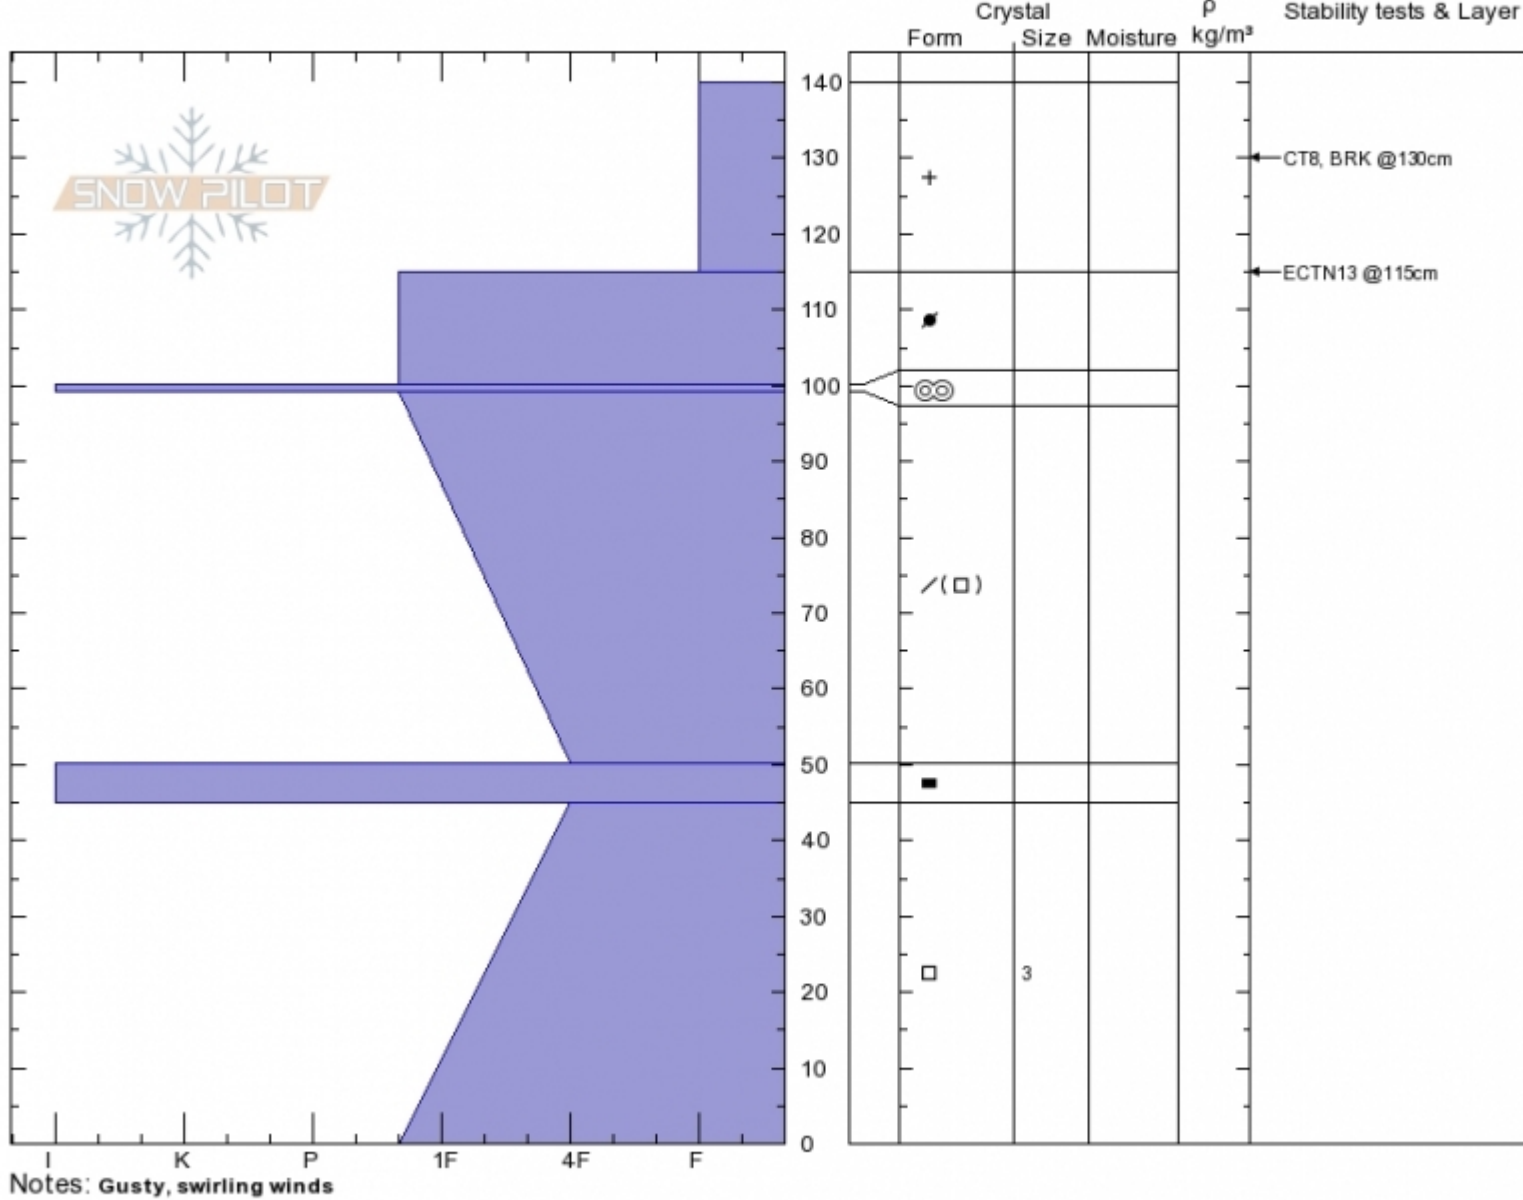

Flathead Pass South
Bridger Range
MT

Ryan Locati
02/04/2020 - 12:00pm
Co-ord:
Slope Angle: 19°
Wind Loading: **yes**

Stability: **Poor**
Air Temperature: 20°C
Sky Cover: **CLR**
Precipitation: **NO**
Wind: **Moderate**

HS:140 Layer Notes:
PF:100 100-99cm:Problematic layer
PS:15

Specifics: Collapsing, localized; Cracking; Recent activity on similar slopes; Recent activity on different slopes

Advisory Region
Bridger Range
Longitude
-111.02W
Latitude
45.97N

Avalanche Details: [Collapsing, cracking and recent natural avalanche in northern Bridgers](#)
Bridger Range, 2020-02-04