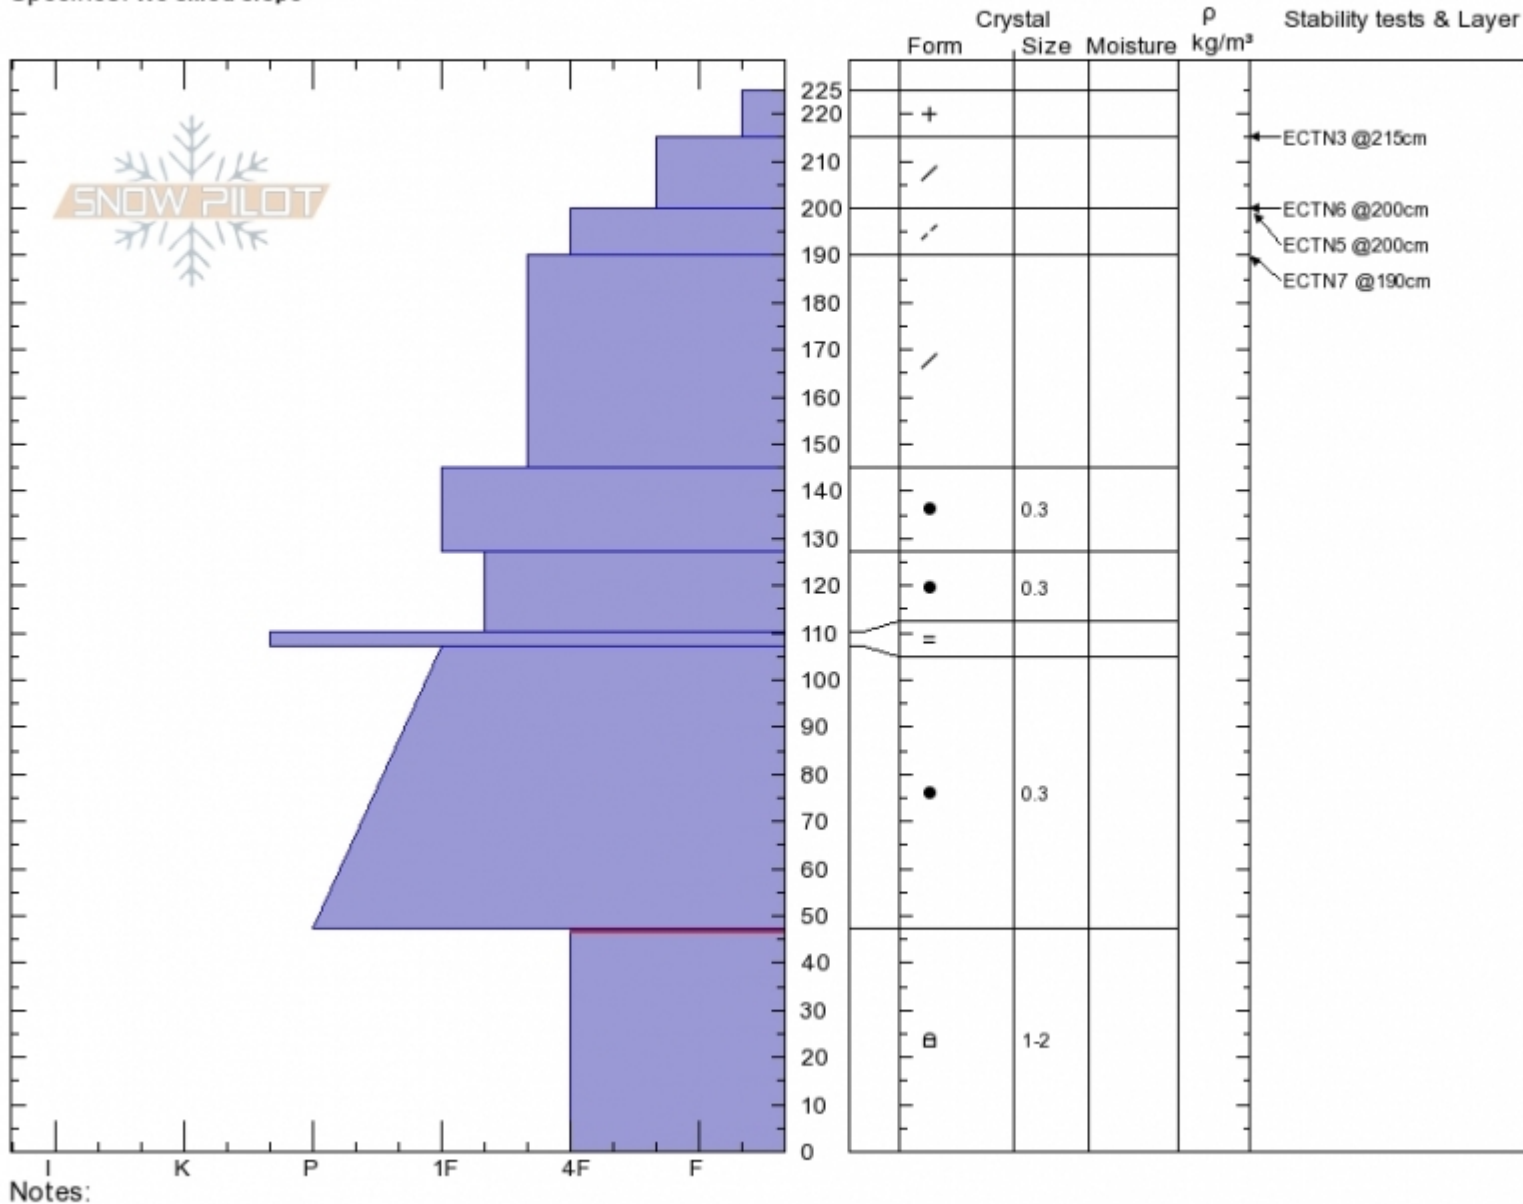

**The Thone**  
**Bridger Range**  
**MT**  
 Elevation: **8102 ft**  
 Aspect: **90°**  
 Specifics: **We skied slope**

**Dave Zinn**  
**02/12/2020 - 11:00am**  
 Co-ord: **45.88363N, -110.95008W**  
 Slope Angle: **30°**  
 Wind Loading: **no**

Stability: **Fair**  
 Air Temperature:  
 Sky Cover: **OVC**  
 Precipitation: **S2**  
 Wind: **N Calm**

HS:**225** Layer Notes:  
 PF:**75** 47-0cm:**Problematic layer**  
 PS:**30**

Advisory Region  
 Bridger Range  
 Longitude  
 -110.95W  
 Latitude  
 45.88N  
 Bridger Range, 2020-02-12