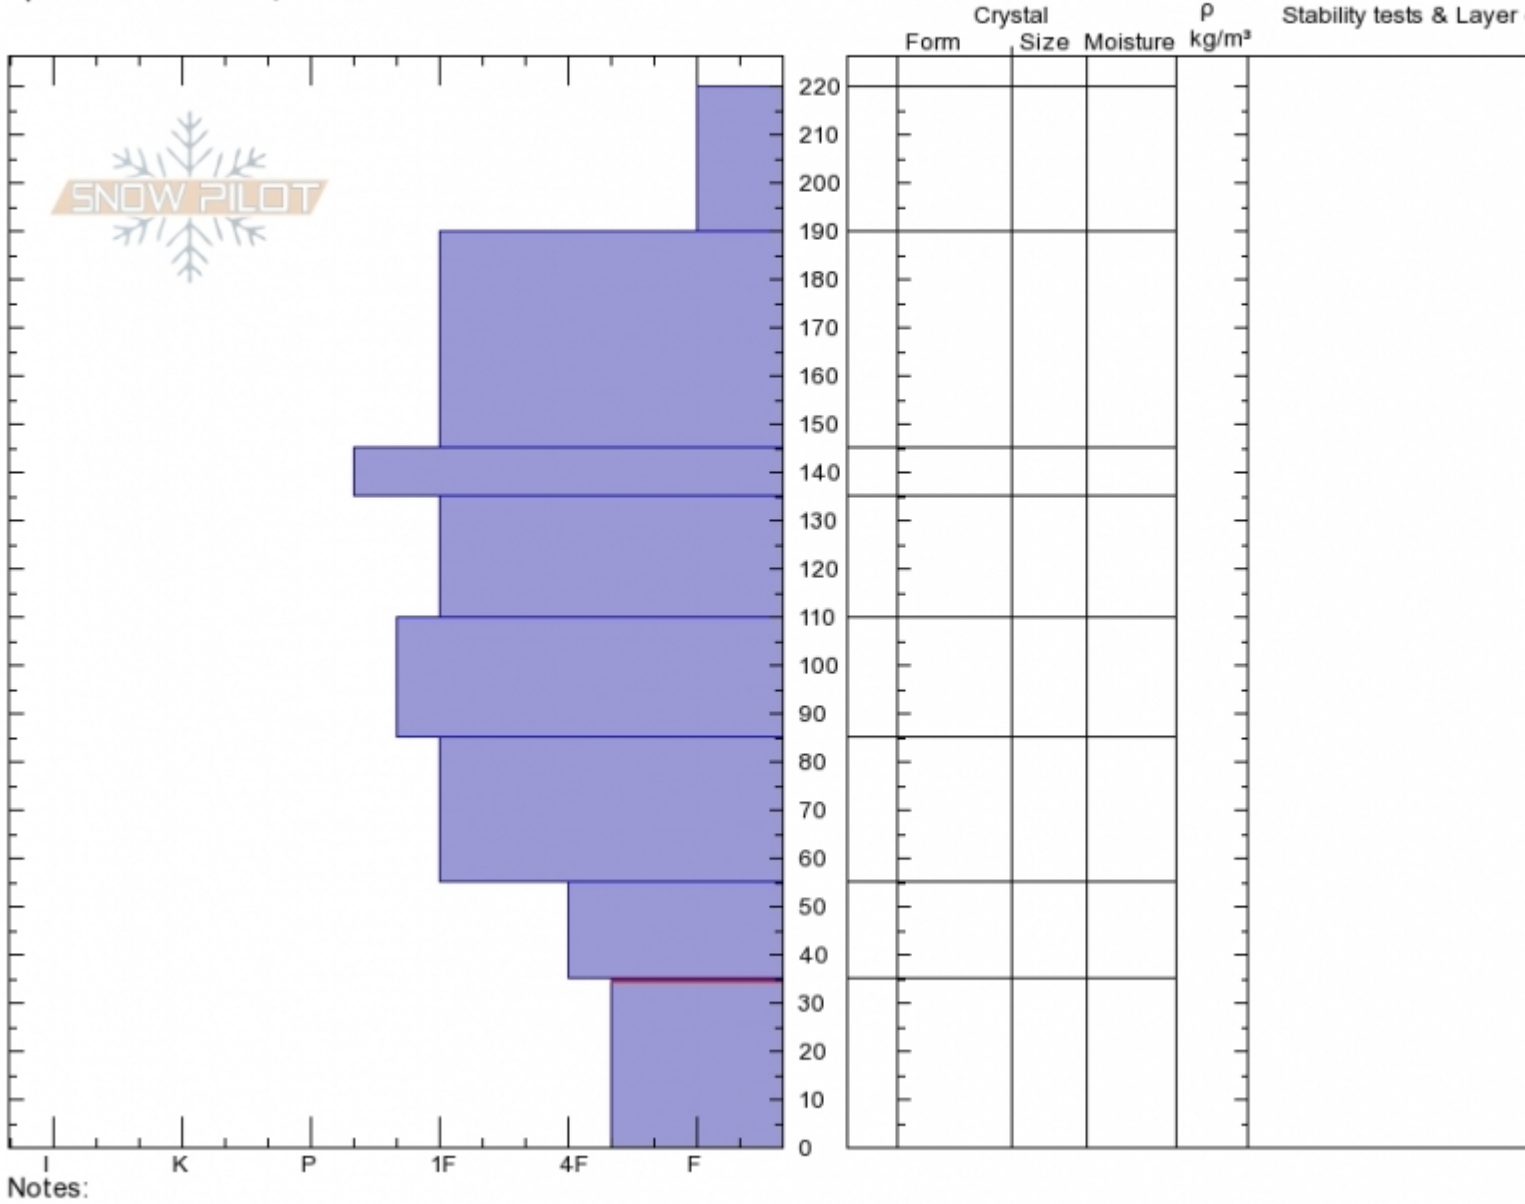

**Skyline West**  
**Madison Range-S**  
**MT**  
 Elevation: **9600 ft**  
 Aspect: **275°**  
 Specifics: **We skied slope**

**Ian Hoyer**  
**02/19/2020 - 1:00pm**  
 Co-ord: **44.90188N, -111.19656W**  
 Slope Angle: **25°**  
 Wind Loading: **no**

Stability: **Good**  
 Air Temperature:  
 Sky Cover: **CLR**  
 Precipitation: **NO**  
 Wind: **Calm**

**HS:220** Layer Notes:  
 35-0cm:**Problematic layer**

Advisory Region  
 Southern Madison  
 Longitude  
 -111.23W  
 Latitude  
 44.92N  
 Southern Madison, 2020-02-20