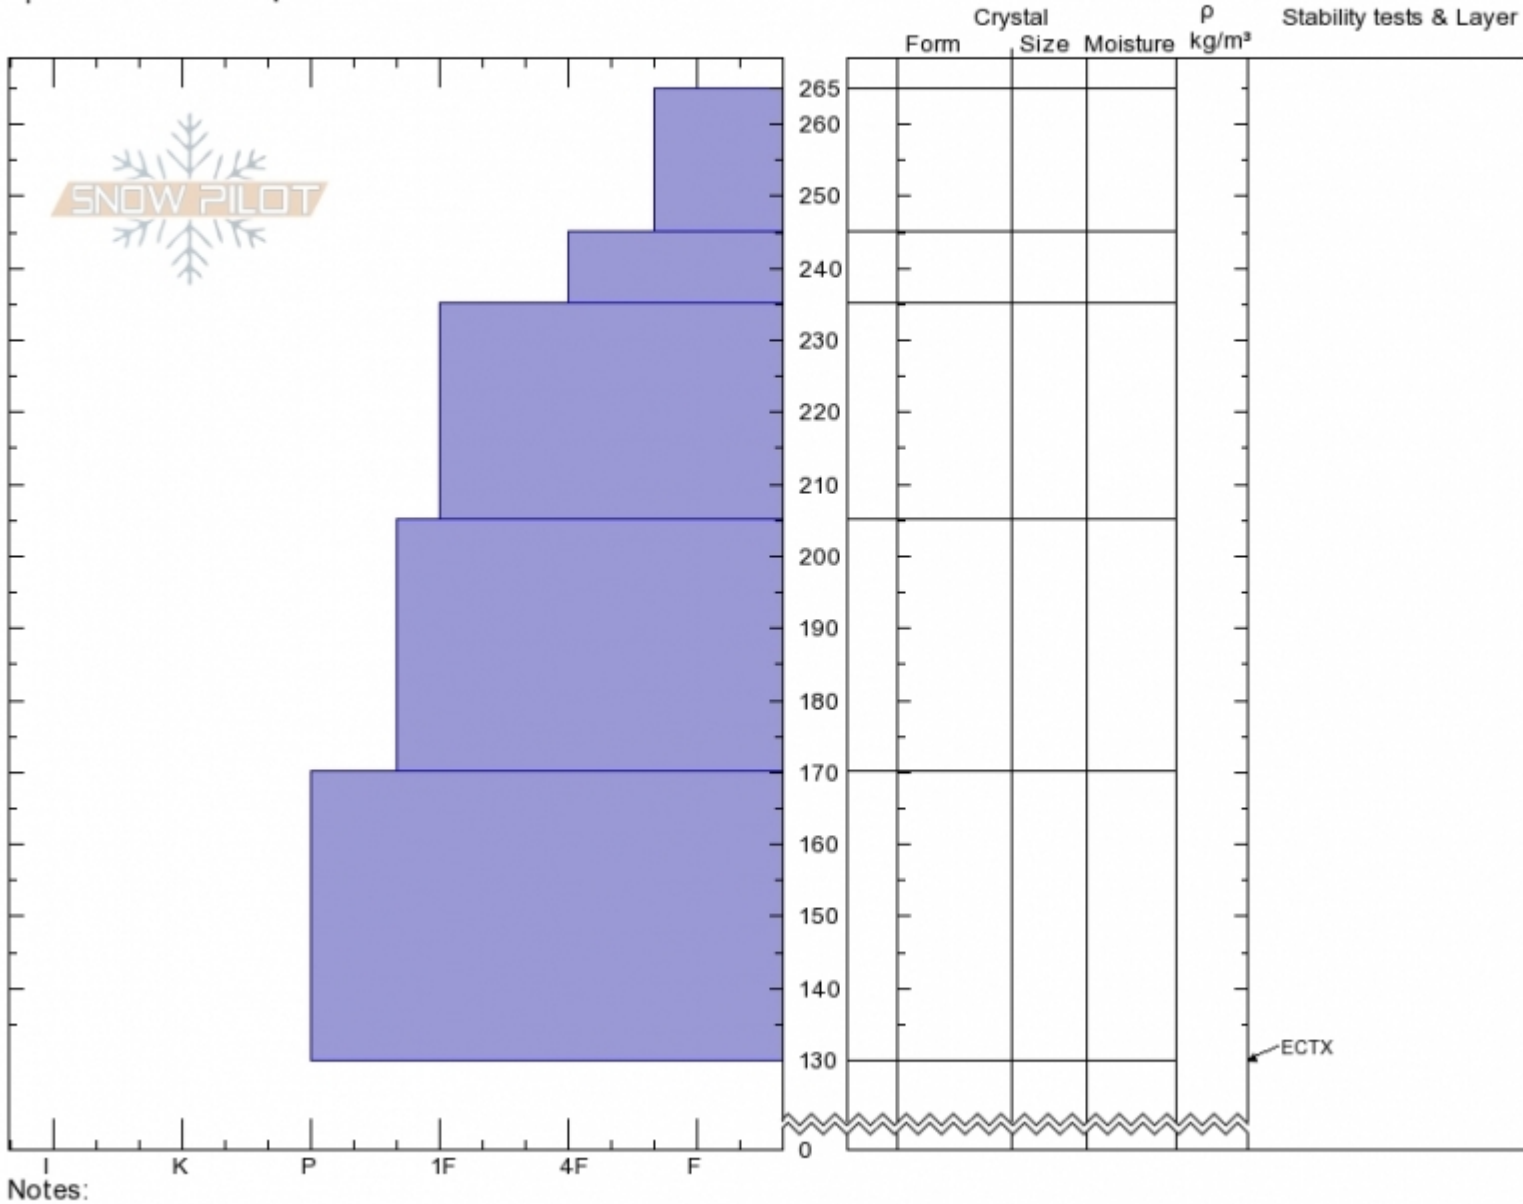

Republic Creek
Beartooths
MT

Elevation: **9800 ft**
Aspect: **240°**

Specifics: **We skied slope**

Spencer Jonas
02/24/2020 - 1:30pm

Co-ord: **44.98517N, -109.92538W**
Slope Angle: **28°**
Wind Loading:

Stability:
Air Temperature:

Sky Cover: **BKN**
Precipitation: **NO**
Wind: **S Light Breeze**

HS:**265** Layer Notes:
PS:**20**

Advisory Region
Cooke City
Longitude
-109.94W
Latitude
44.99N

Forecast link: [GNFAC Avalanche Forecast for Tue Feb 25, 2020](#)
Cooke City, 2020-02-24