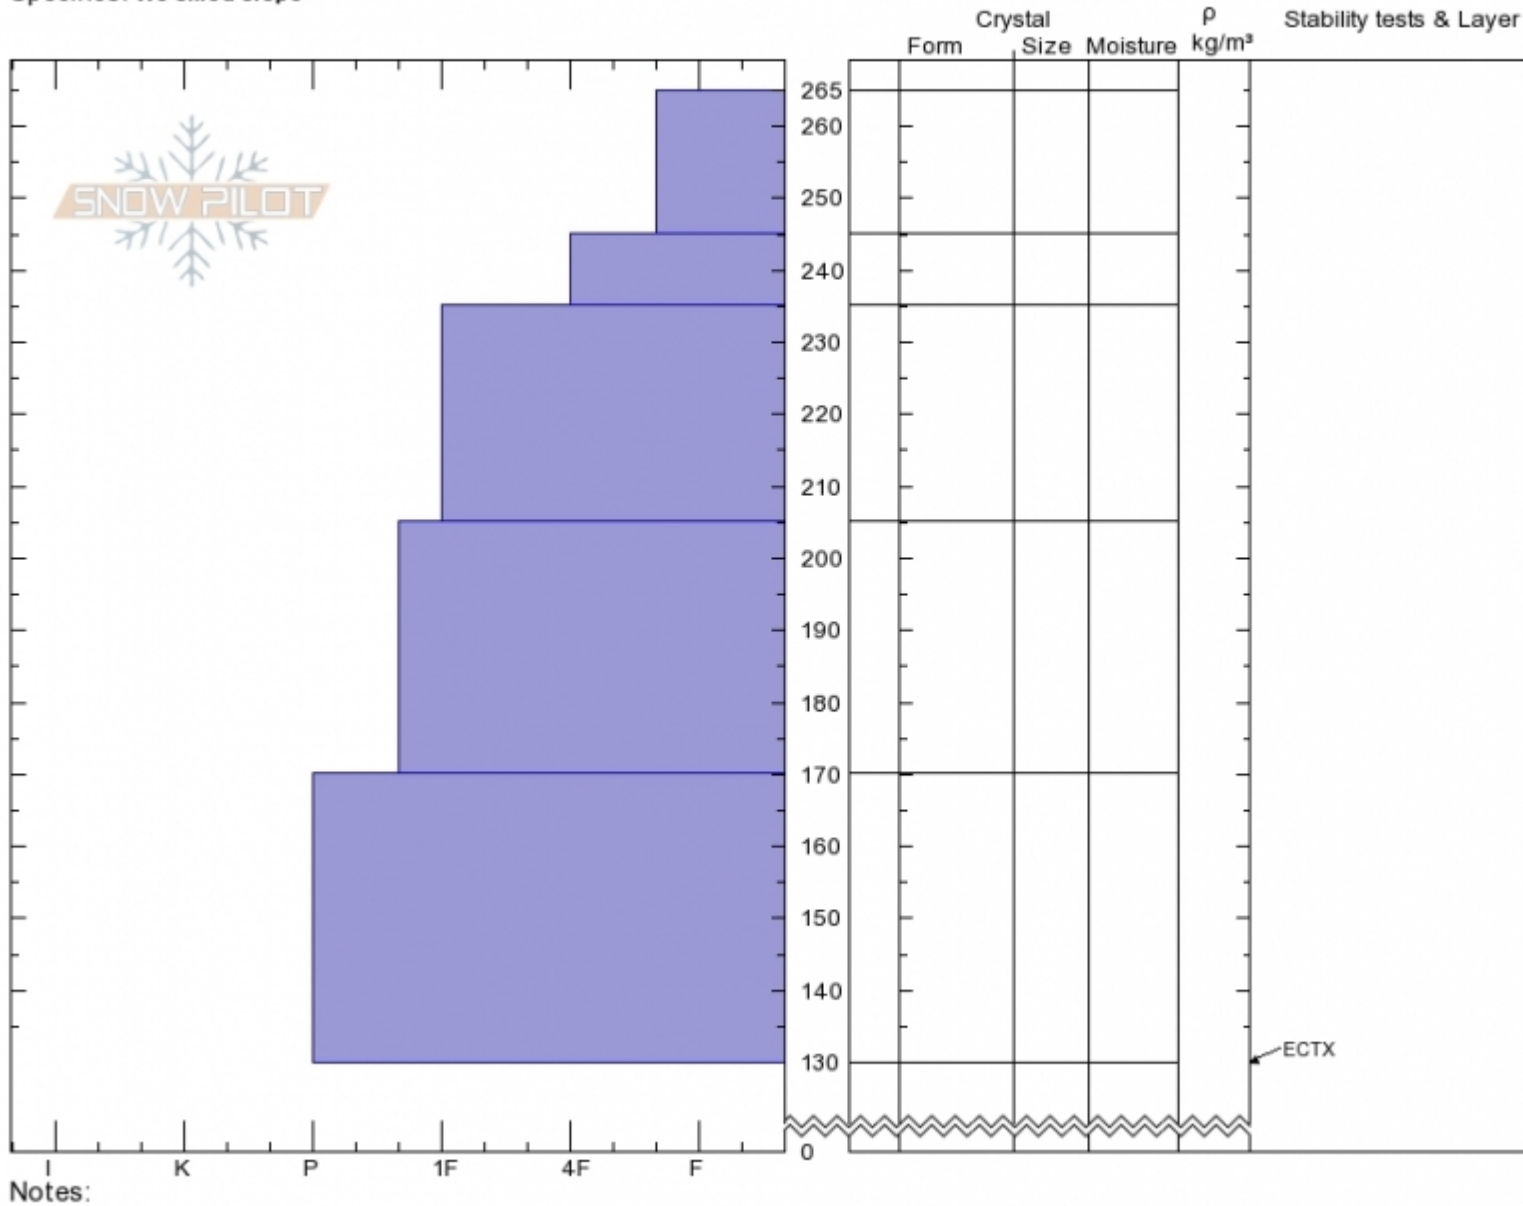

Republic Creek
Beartooths
MT
 Elevation: **9800 ft**
 Aspect: **240°**
 Specifics: **We skied slope**

Spencer Jonas
02/24/2020 - 1:30pm
 Co-ord: **44.98517N, -109.92538W**
 Slope Angle: **28°**
 Wind Loading:

Stability:
 Air Temperature:
 Sky Cover: **BKN**
 Precipitation: **NO**
 Wind: **S Light Breeze**

HS: **265** Layer Notes:
 PS: **20**

Advisory Region
 Cooke City
 Longitude
 -109.94W
 Latitude
 44.99N

Forecast link: [GNFAC Avalanche Forecast for Tue Feb 25, 2020](#)
 Cooke City, 2020-02-24