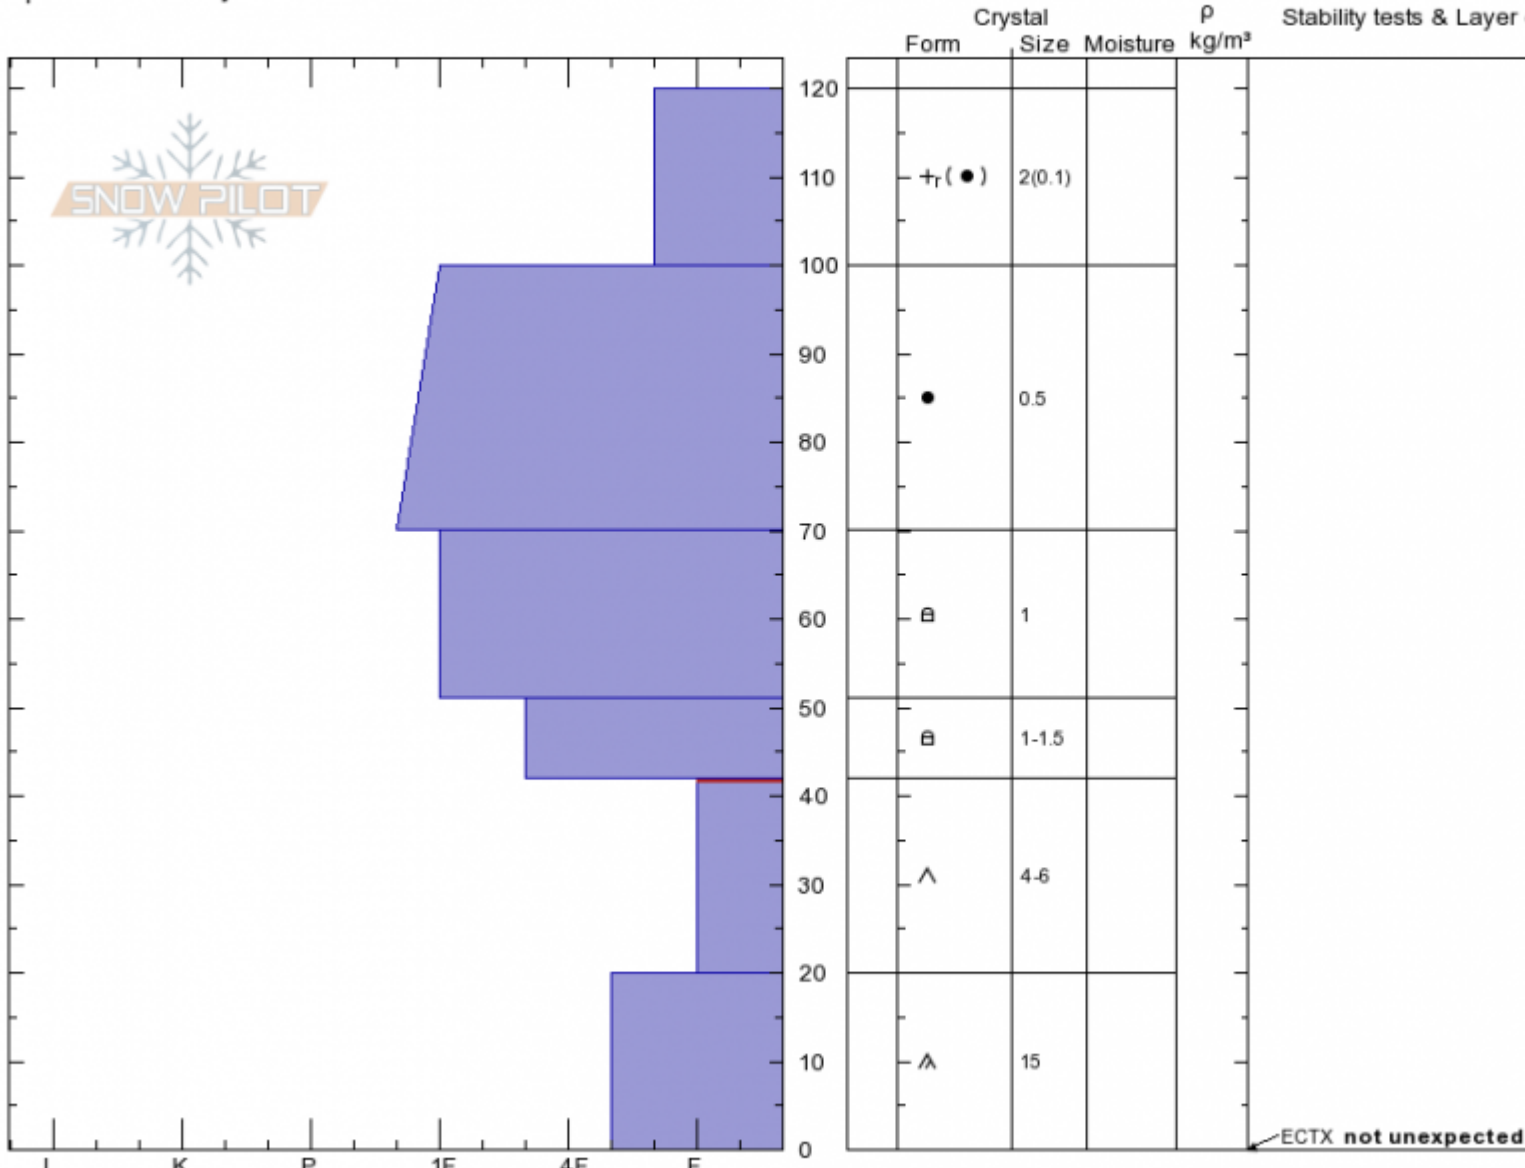

Groomer Crown Profile Doug Chabot-Admin
 Gallatin Range-N 02/28/2020 - 11:30am
 MT Co-ord: 45.38528N, -111.06987W
 Elevation: 7802 ft Slope Angle: 38°
 Aspect: 270° Wind Loading: no
 Specifics: Pit is adjacent to avalanche: crown

Stability: **Poor**
 Air Temperature: 0.5°C
 Sky Cover: CLR
 Precipitation: NO
 Wind: **Calm**

HS:120 Layer Notes:
 42-20cm: **Problematic layer**

Notes: This avalanche was triggered by a groomer at 8:15 p.m. on 2/27. Info is here: <https://www.mtavalanche.com/node/22269>

Advisory Region
 Northern Gallatin
 Longitude
 -111.22W
 Latitude
 45.45N

Avalanche Details: [Snowcat triggered avalanche in Swan Creek](#)
 Northern Gallatin, 2020-02-29