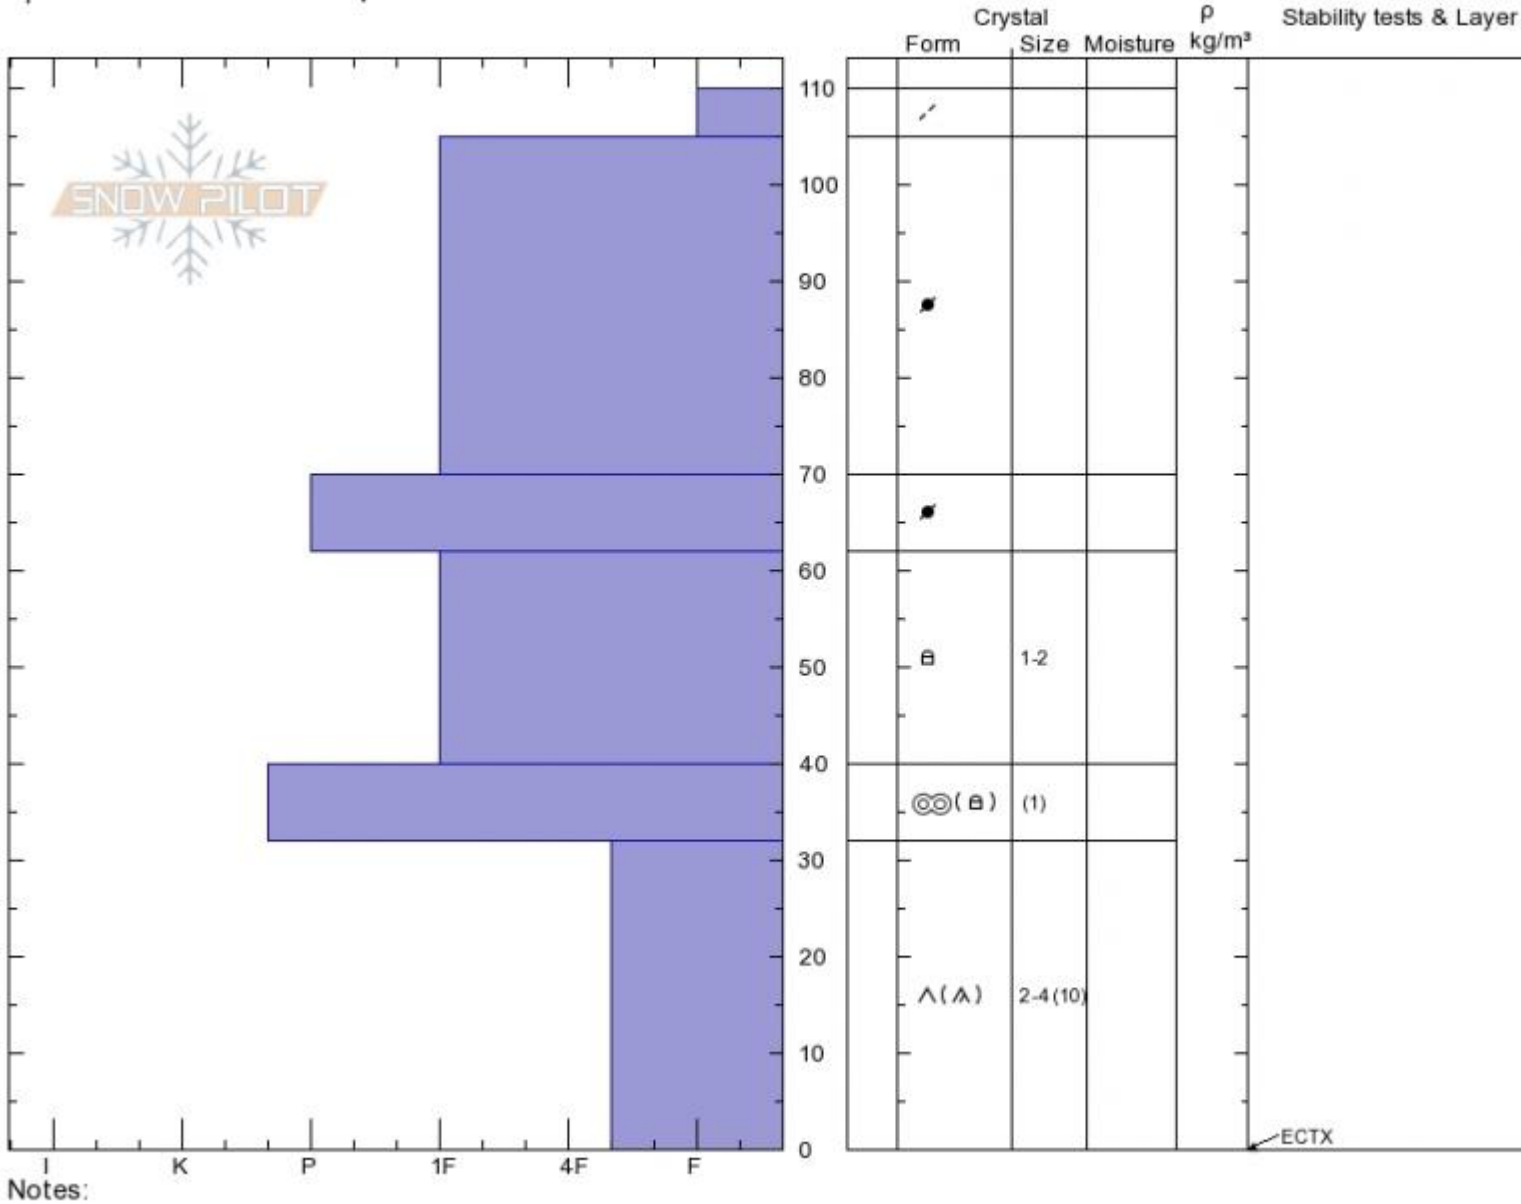

**Cedar Mountain**  
**Madison Range-N**  
**MT**  
 Elevation: **9303 ft**  
 Aspect: **23°**  
 Specifics: **We snowmobiled slope**

**Dave Zinn**  
**03/02/2020 - 12:00pm**  
 Co-ord: **45.22654N, -111.49264W**  
 Slope Angle: **15°**  
 Wind Loading: **yes**

Stability: **Fair**  
 Air Temperature:  
 Sky Cover: **SCT**  
 Precipitation: **NO**  
 Wind: **SW Moderate**

HS:**110** Layer Notes:  
 PF:**20** 32-0cm:**Problematic layer**

Advisory Region  
 Northern Madison  
 Longitude  
 -111.49W  
 Latitude  
 45.23N