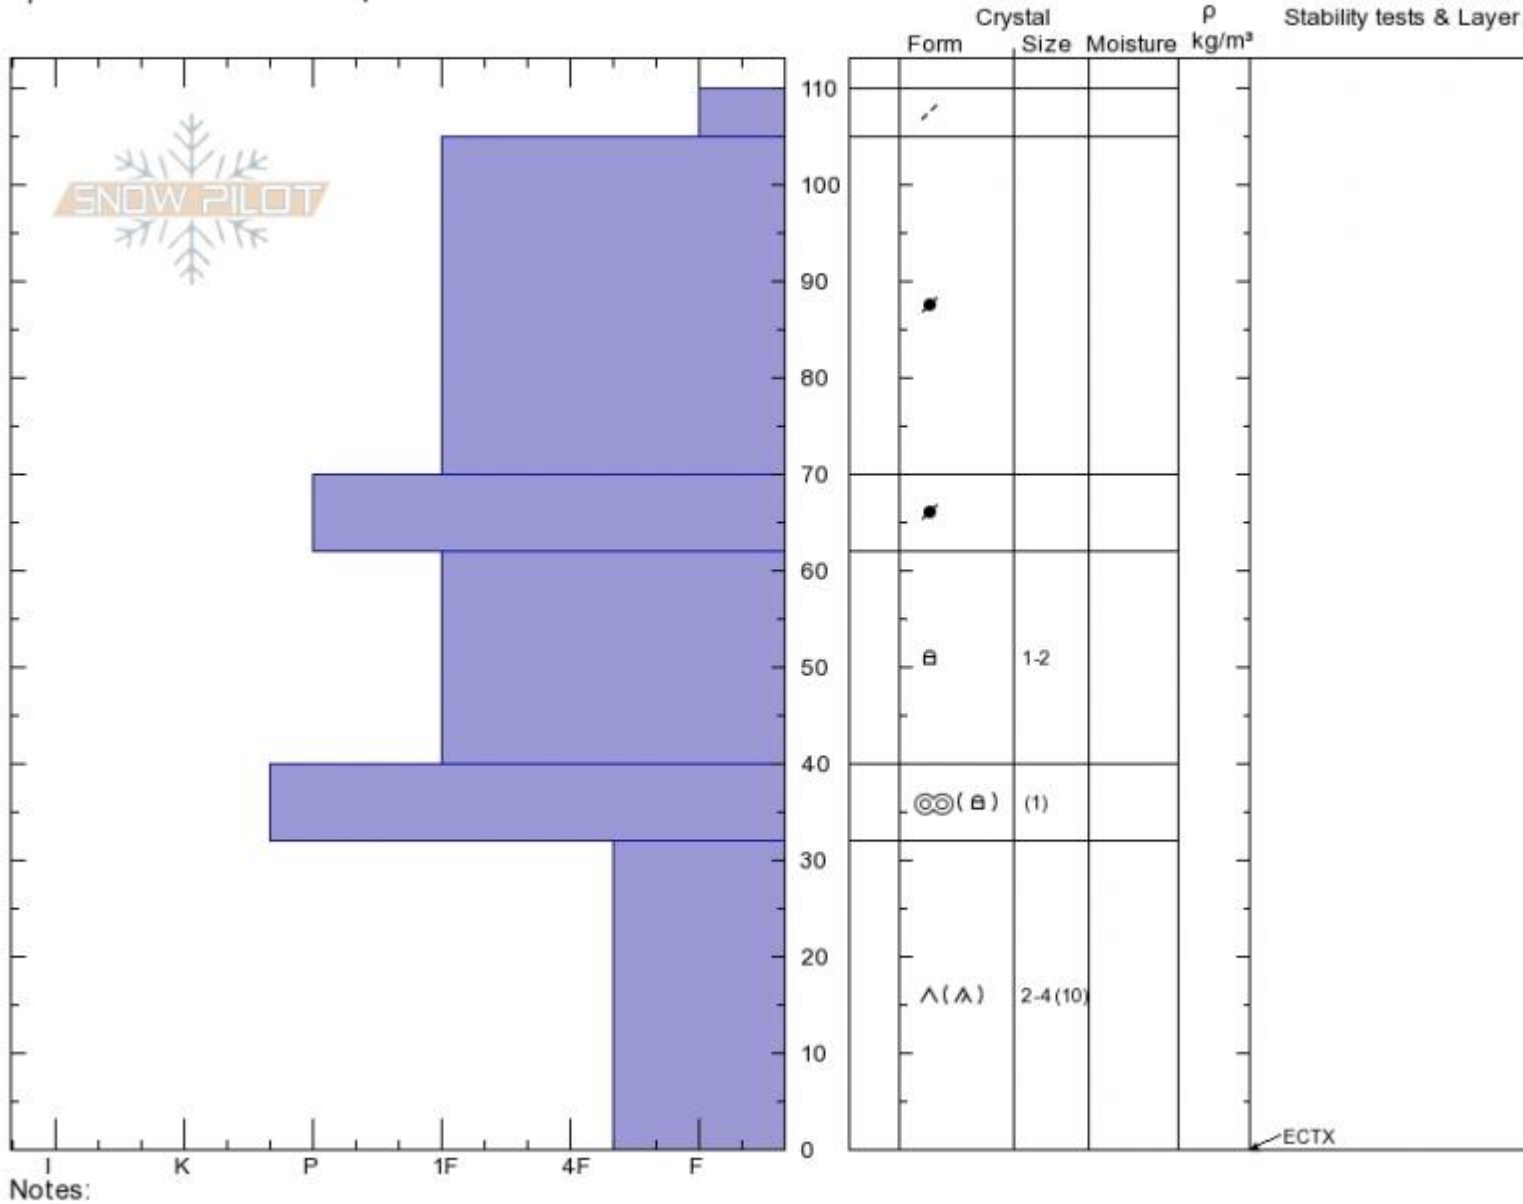

Cedar Mountain
Madison Range-N
MT
 Elevation: **9303 ft**
 Aspect: **23°**
 Specifics: **We snowmobiled slope**

Dave Zinn
03/02/2020 - 12:00pm
 Co-ord: **45.22654N, -111.49264W**
 Slope Angle: **15°**
 Wind Loading: **yes**

Stability: **Fair**
 Air Temperature:
 Sky Cover: **SCT**
 Precipitation: **NO**
 Wind: **SW Moderate**

HS:**110** Layer Notes:
 PF:**20** 32-0cm:**Problematic layer**

Advisory Region
 Northern Madison
 Longitude
 -111.49W
 Latitude
 45.23N