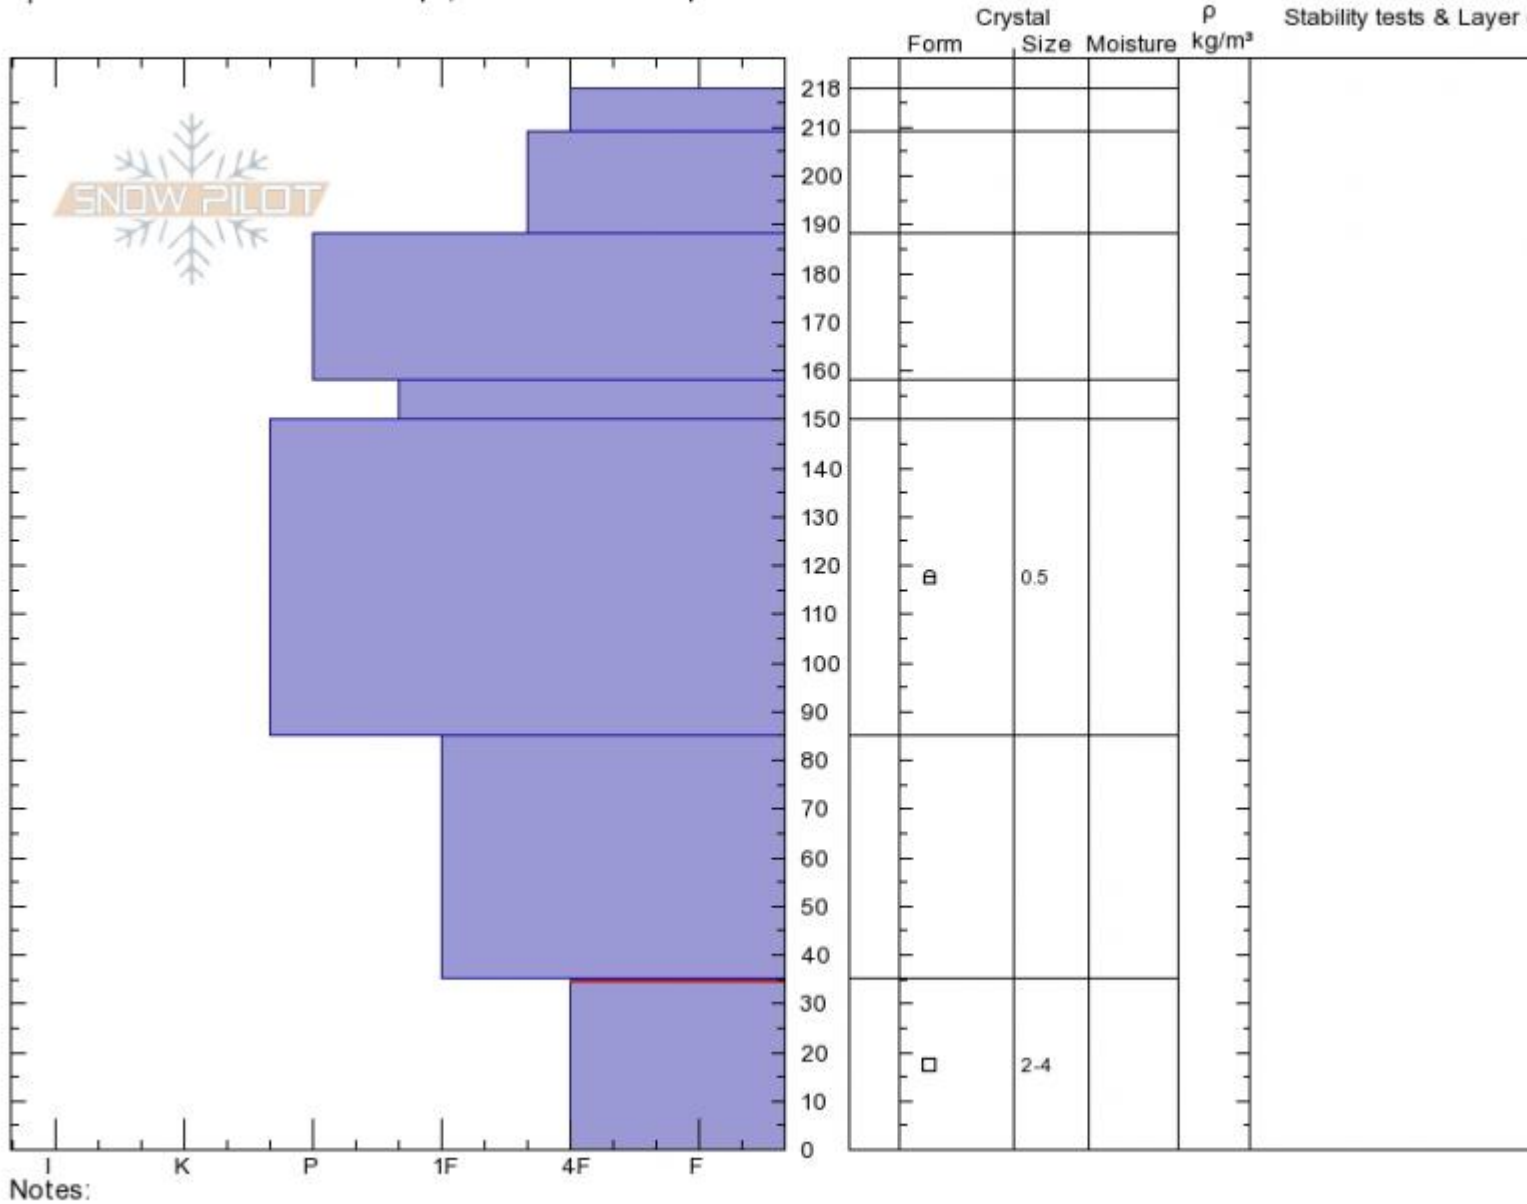

Lionhead
Lionhead Range
MT
 Elevation: **8800 ft**
 Aspect: **90°**
 Specifics: **Snowmobile tracks on slope; We snowmobiled slope**

Ian Hoyer
03/05/2020 - 12:00pm
 Co-ord: **44.72613N, -111.31869W**
 Slope Angle: **30°**
 Wind Loading: **no**

Stability: **Good**
 Air Temperature:
 Sky Cover: **CLR**
 Precipitation: **NO**
 Wind: **Calm**

HS: **218** Layer Notes:
 PF: **15** 35.0cm: **Problematic layer**

Advisory Region
 Lionhead Range
 Longitude
 -111.32W
 Latitude
 44.71N
 Lionhead Range, 2020-03-07