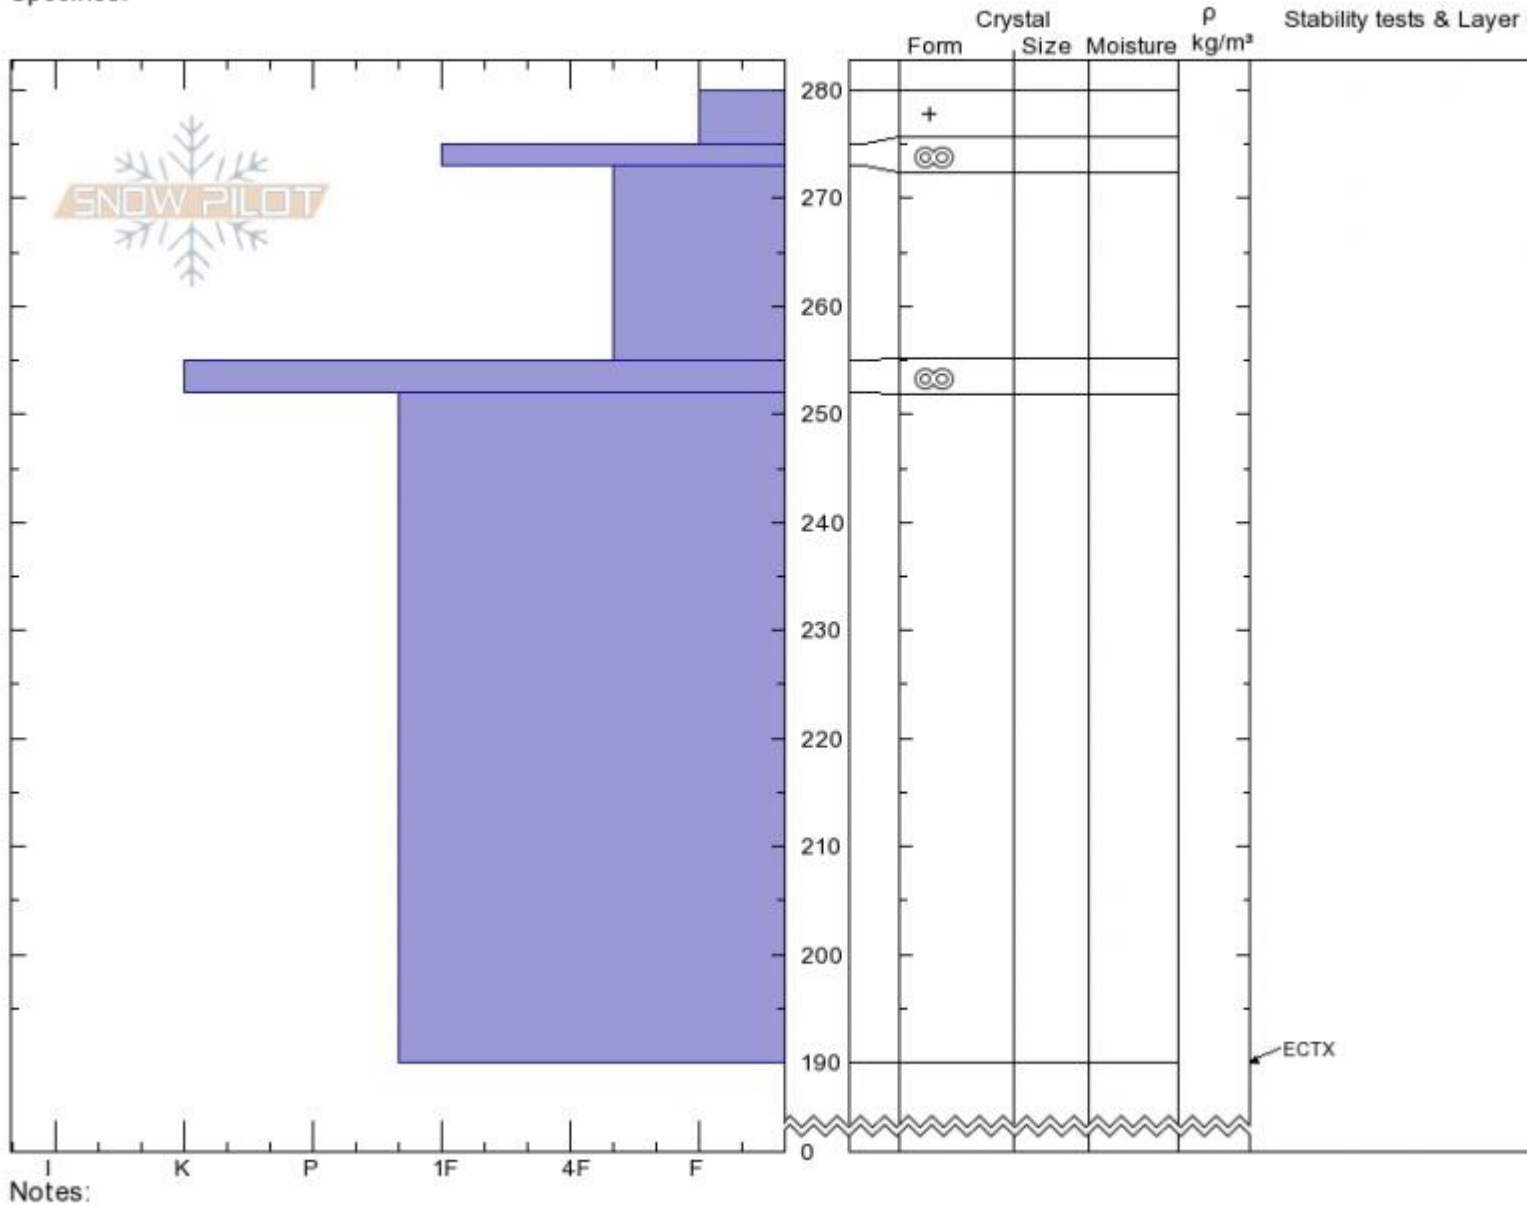

The Throne
Bridger Range
MT
Elevation: **8300 ft**
Aspect: **105°**
Specifics:

Ian Hoyer
03/12/2020 - 12:00pm
Co-ord: **45.88228N, -110.95212W**
Slope Angle: **22°**
Wind Loading:

Stability: **Good**
Air Temperature:
Sky Cover: **BKN**
Precipitation: **NO**
Wind: **Calm**

HS:280 Layer Notes:

Advisory Region
Bridger Range
Longitude
-110.95W
Latitude
45.88N
Bridger Range, 2020-03-14