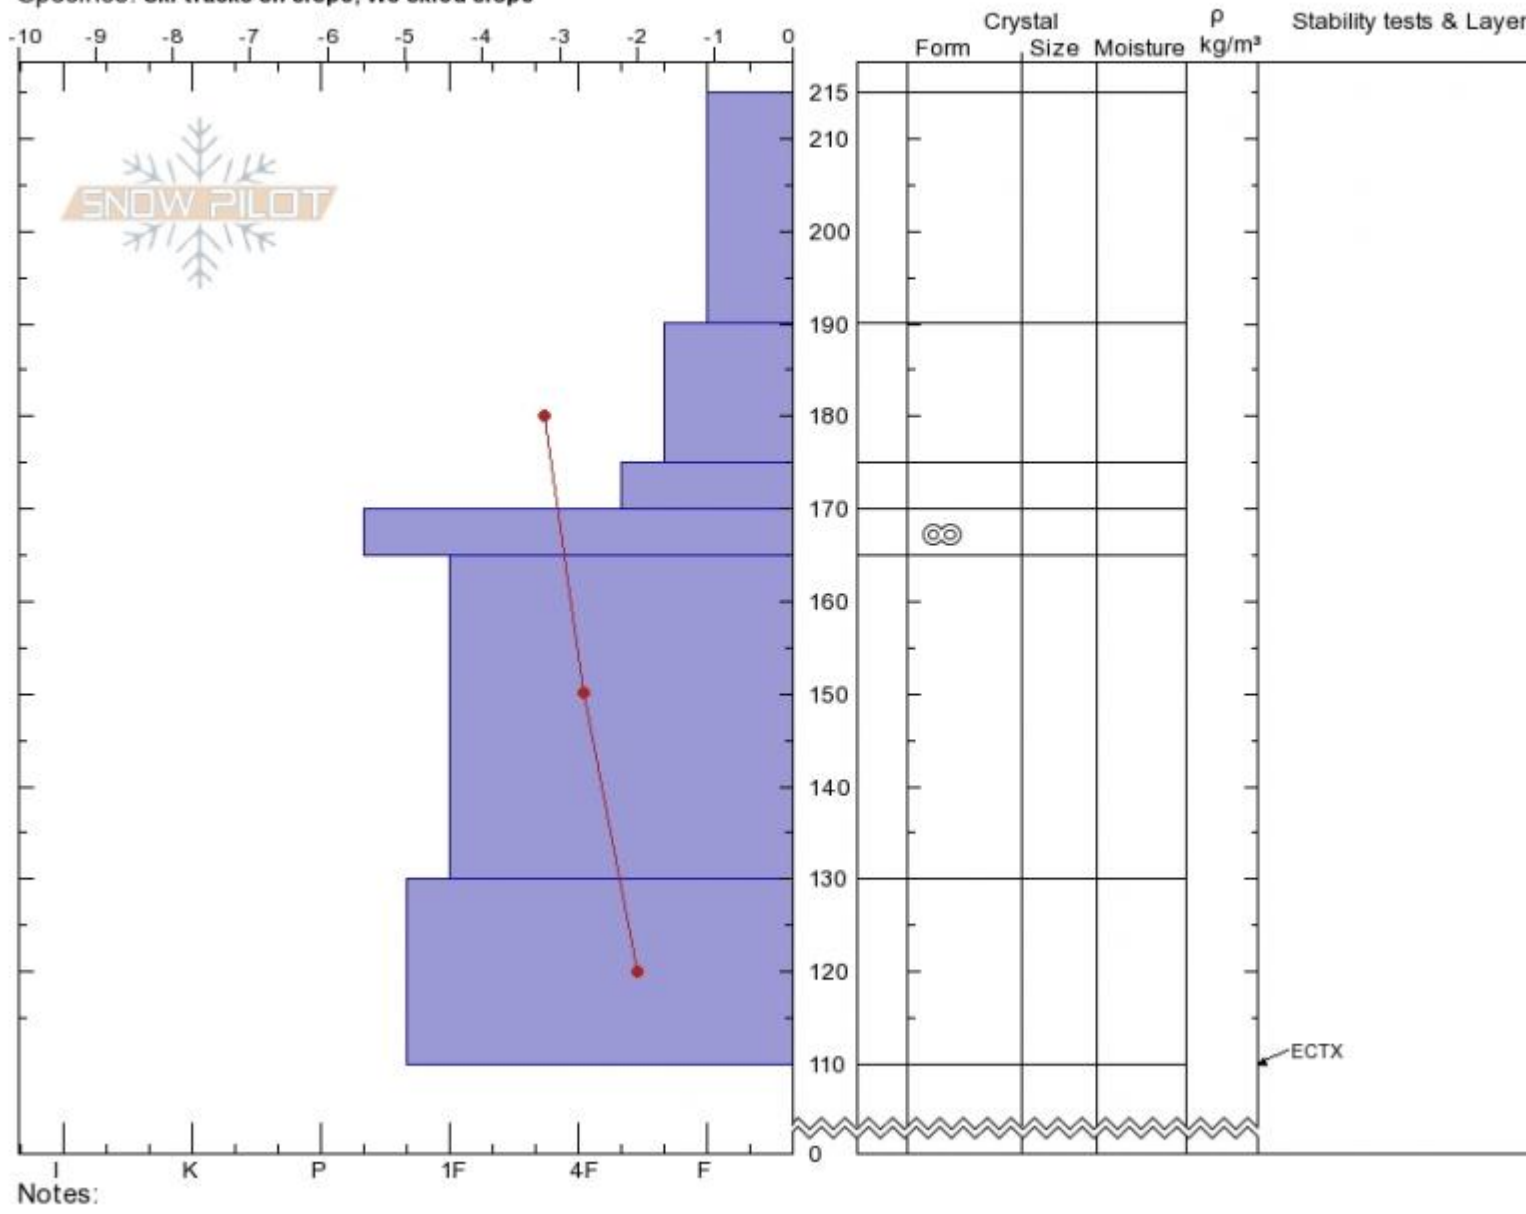

Spankys
 Madison Range-N
 MT
 Elevation: 9300 ft
 Aspect: 70°
 Specifics: Ski tracks on slope; We skied slope

Spencer Jonas
 03/15/2020 - 11:30am
 Co-ord: 45.32909N, -111.38120W
 Slope Angle: 33°
 Wind Loading: no

Stability: **Good**
 Air Temperature:
 Sky Cover: **OVC**
 Precipitation:
 Wind: **Calm**

HS:215 Layer Notes:

Notes:
 Advisory Region
 Northern Madison
 Longitude
 -111.38W
 Latitude
 45.35N
 Northern Madison, 2020-03-15