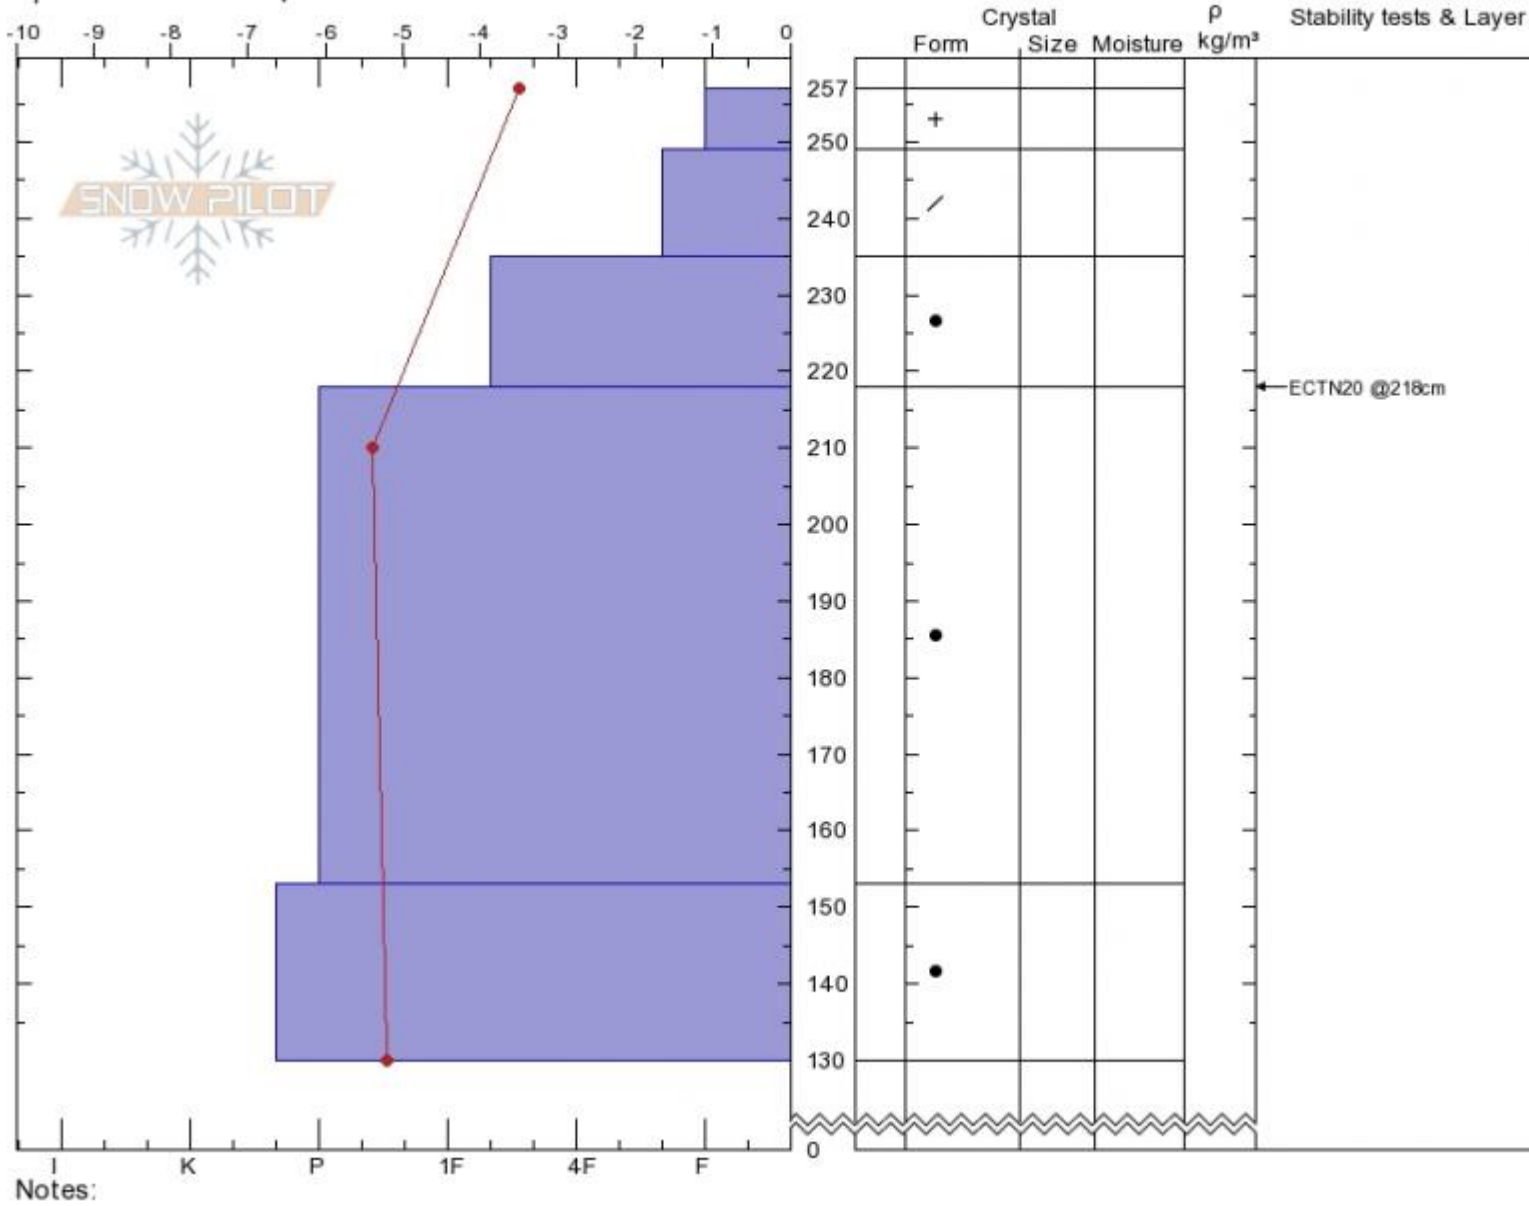

East of Koch Low
Madison Range-S
MT
 Elevation: **8800 ft**
 Aspect: **15°**
 Specifics: **We skied slope**

Dave Zinn
03/21/2020 - 12:00pm
 Co-ord: **45.04380N, -111.42141W**
 Slope Angle: **27°**
 Wind Loading: **previous**

Stability: **Good**
 Air Temperature: **-3°C**
 Sky Cover: **CLR**
 Precipitation: **NO**
 Wind: **Light Breeze**

HS:**257** Layer Notes:
 PF:**20**

Advisory Region
 Southern Madison
 Longitude
 -111.42W
 Latitude
 45.04N
 Southern Madison, 2020-03-21