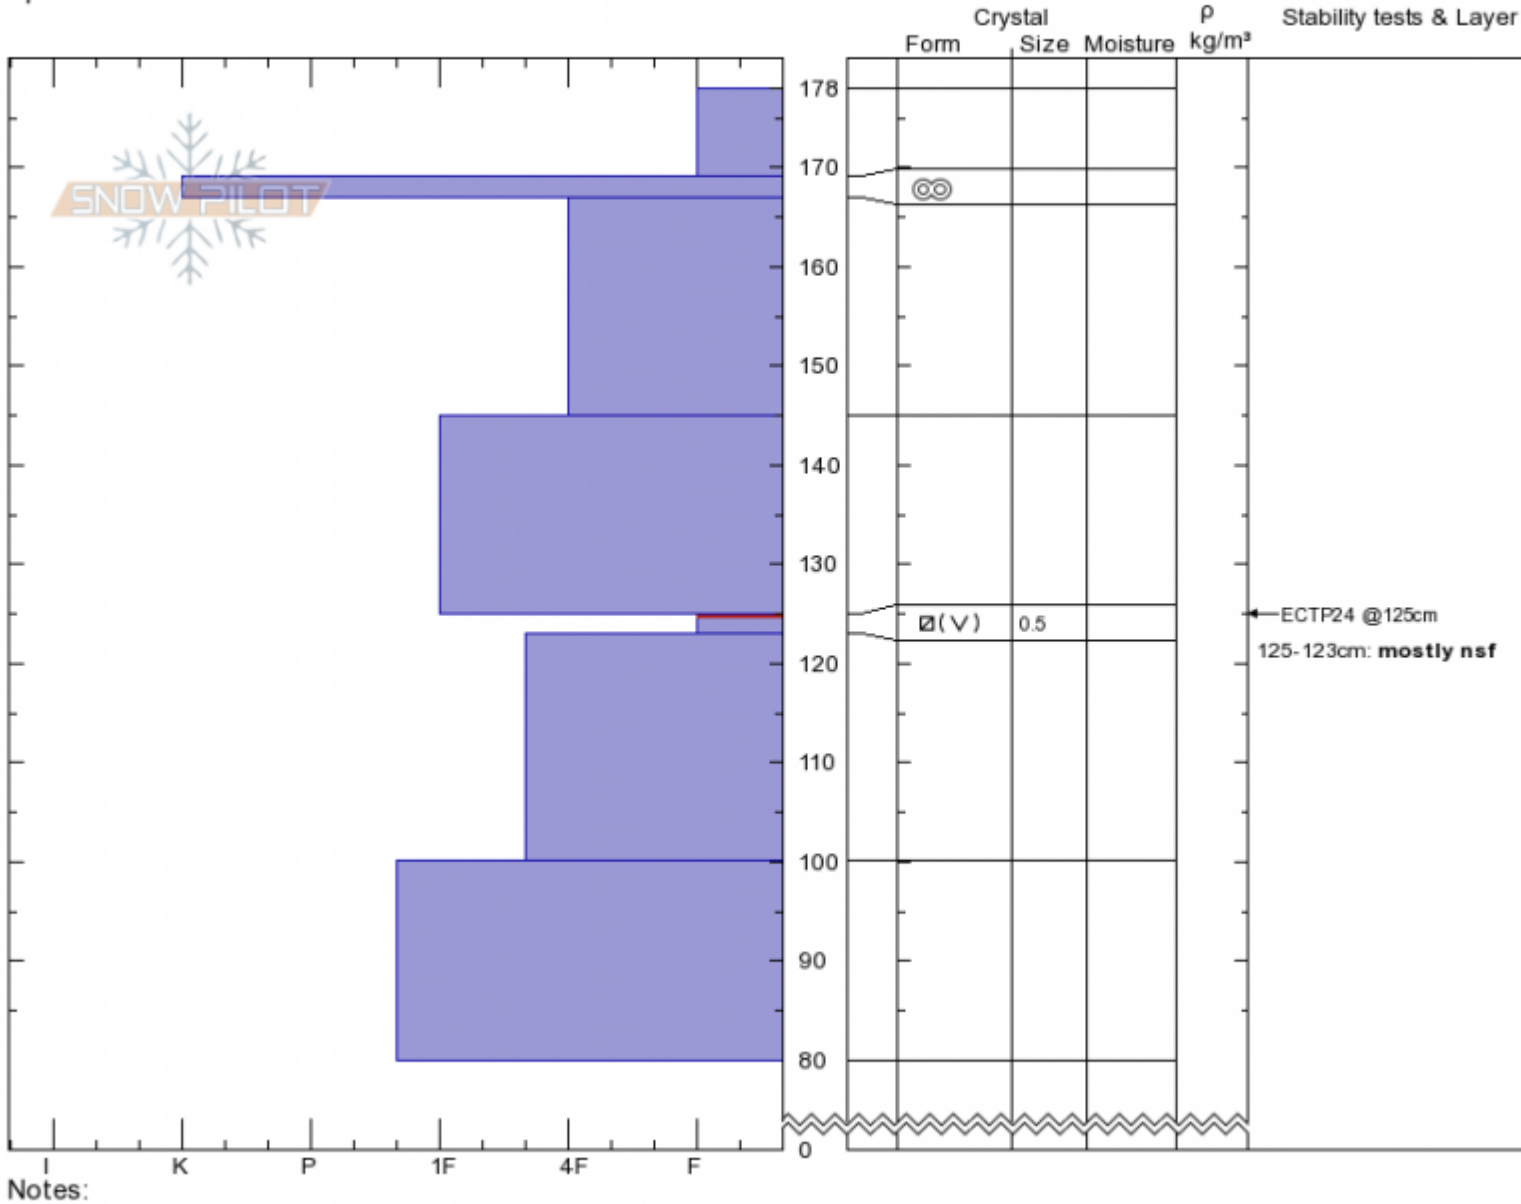

Marge
Lionhead Range
MT
Elevation: 8918 ft
Aspect: 75°
Specifics:

Doug Chabot-Admin
03/27/2020 - 12:30pm
Co-ord: 44.71511N, -111.31721W
Slope Angle: 28°
Wind Loading: **previous**

Stability: **Fair**
Air Temperature: 2°C
Sky Cover: **SCT**
Precipitation: **NO**
Wind:

HS:178
Layer Notes:
125-123cm: **mostly nsf**
125-123cm: **Problematic layer**

Advisory Region
Lionhead Range
Longitude
-111.32W
Latitude
44.71N
Lionhead Range, 2020-03-28