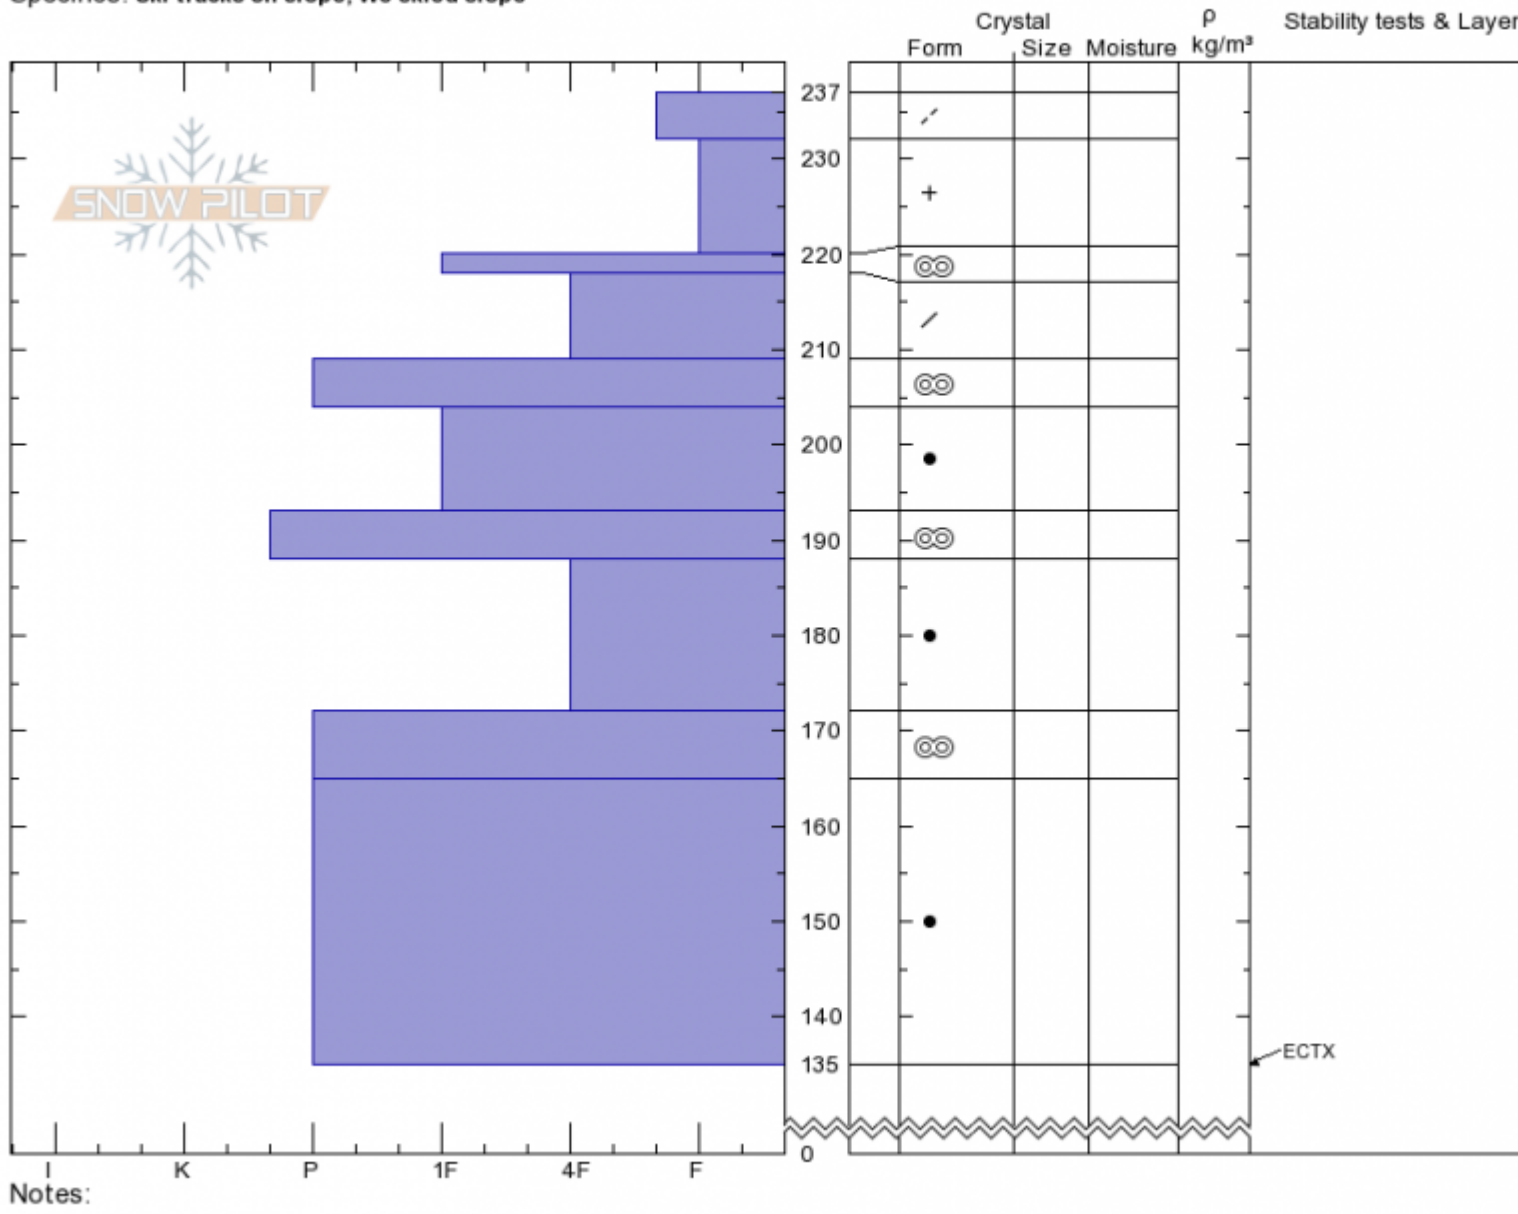

Beehive Low
Madison Range-N
MT
 Elevation: **8681 ft**
 Aspect: **250°**
 Specifics: **Ski tracks on slope; We skied slope**

Doug Chabot-Admin
04/03/2020 - 10:10am
 Co-ord: **45.32324N, -111.38493W**
 Slope Angle: **22°**
 Wind Loading:

Stability: **Very Good**
 Air Temperature: **-9°C**
 Sky Cover: **CLR**
 Precipitation: **NO**
 Wind:

HS:237 Layer Notes:

Advisory Region
 Northern Madison
 Longitude
 -111.39W
 Latitude
 45.34N
 Northern Madison, 2020-04-03