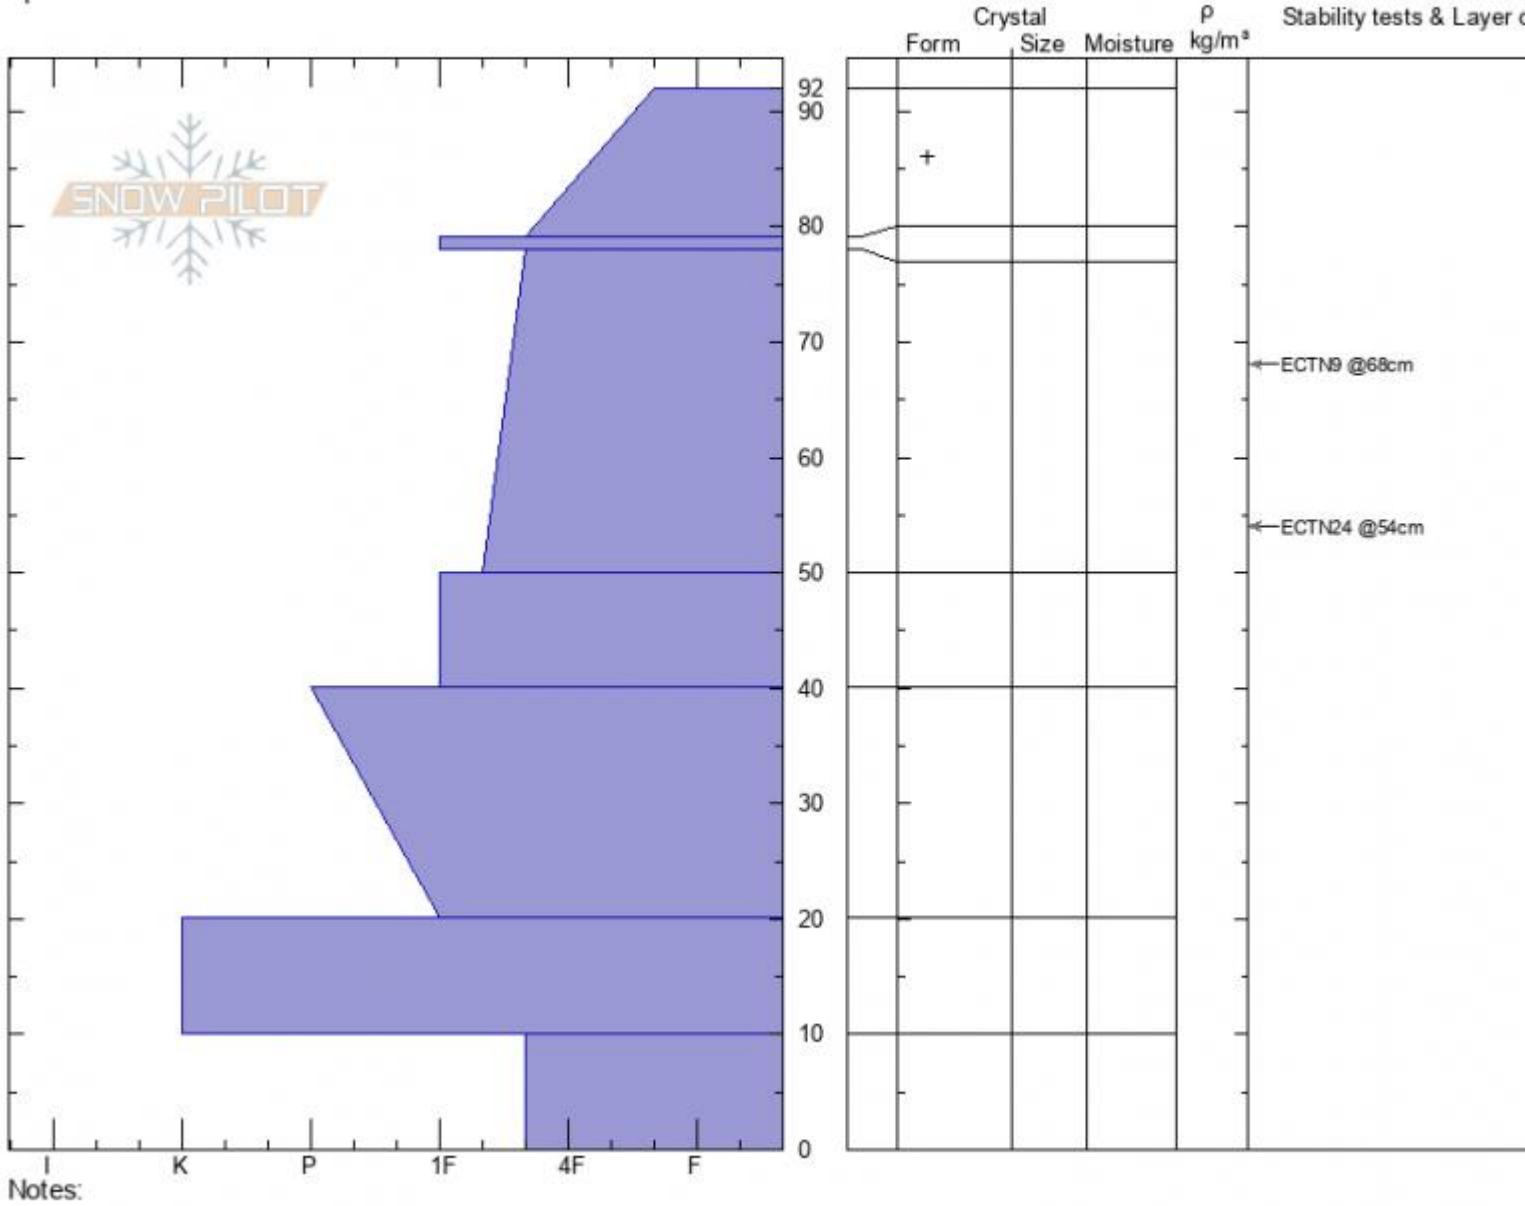

SE Mt. Henderson
 Beartooths
 MT
 Elevation: 8975 ft
 Aspect: 64°
 Specifics:

Beau Fredlund
 10/20/2020 - 10:00am
 Co-ord: 45.04422N, -109.91757E
 Slope Angle: 28°
 Wind Loading:

Stability:
 Air Temperature:
 Sky Cover:
 Precipitation: **NO**
 Wind:

HS: 92 Layer Notes:
 78-50cm: Problematic layer

Advisory Region
 Cooke City
 Longitude
 -109.95W
 Latitude
 45.06N
 Cooke City, 2020-11-07