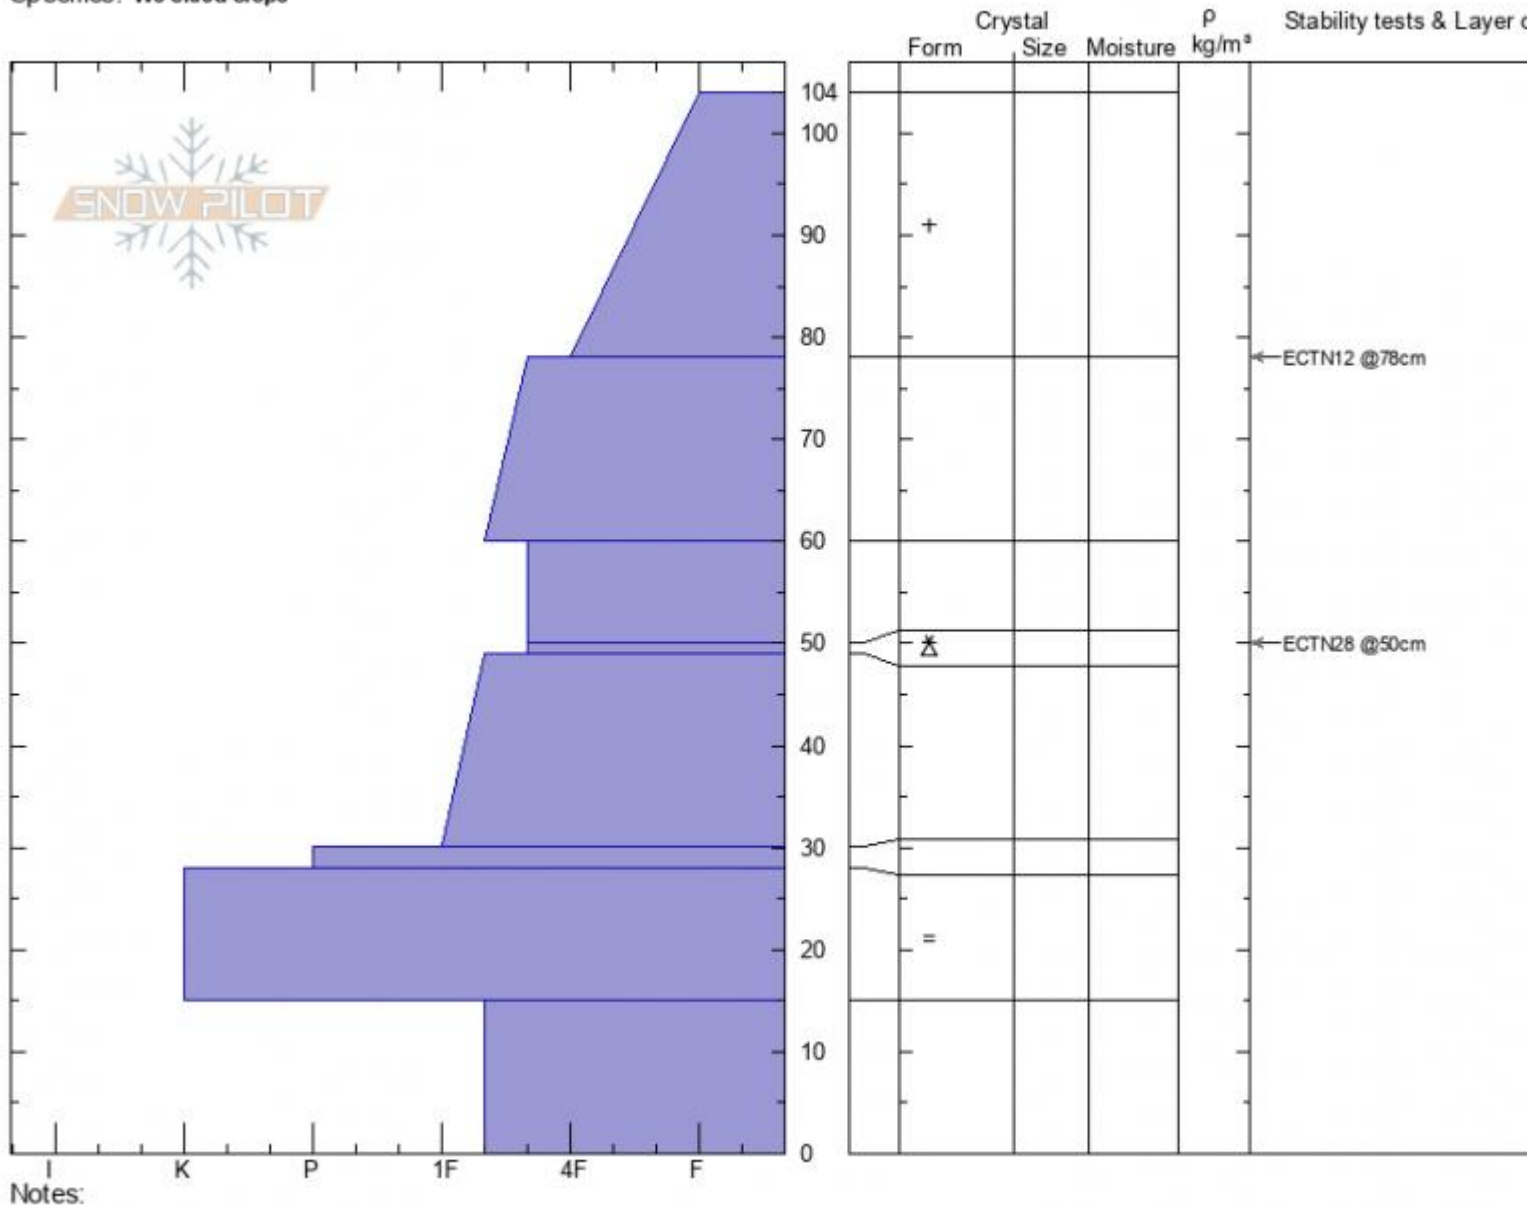

N Mt. Henderson
Beartooths
MT
 Elevation: **9458 ft**
 Aspect: **3°**
 Specifics: **We skied slope**

Beau Fredlund
10/20/2020 - 11:30am
 Co-ord: **45.04870N, -109.92926E**
 Slope Angle: **29°**
 Wind Loading:

Stability:
 Air Temperature:
 Sky Cover:
 Precipitation: **NO**
 Wind:

HS: 104 Layer Notes:
 78-60cm: **Problematic layer**

Advisory Region
 Cooke City
 Longitude
 -109.95W
 Latitude
 45.05N
 Cooke City, 2020-11-07