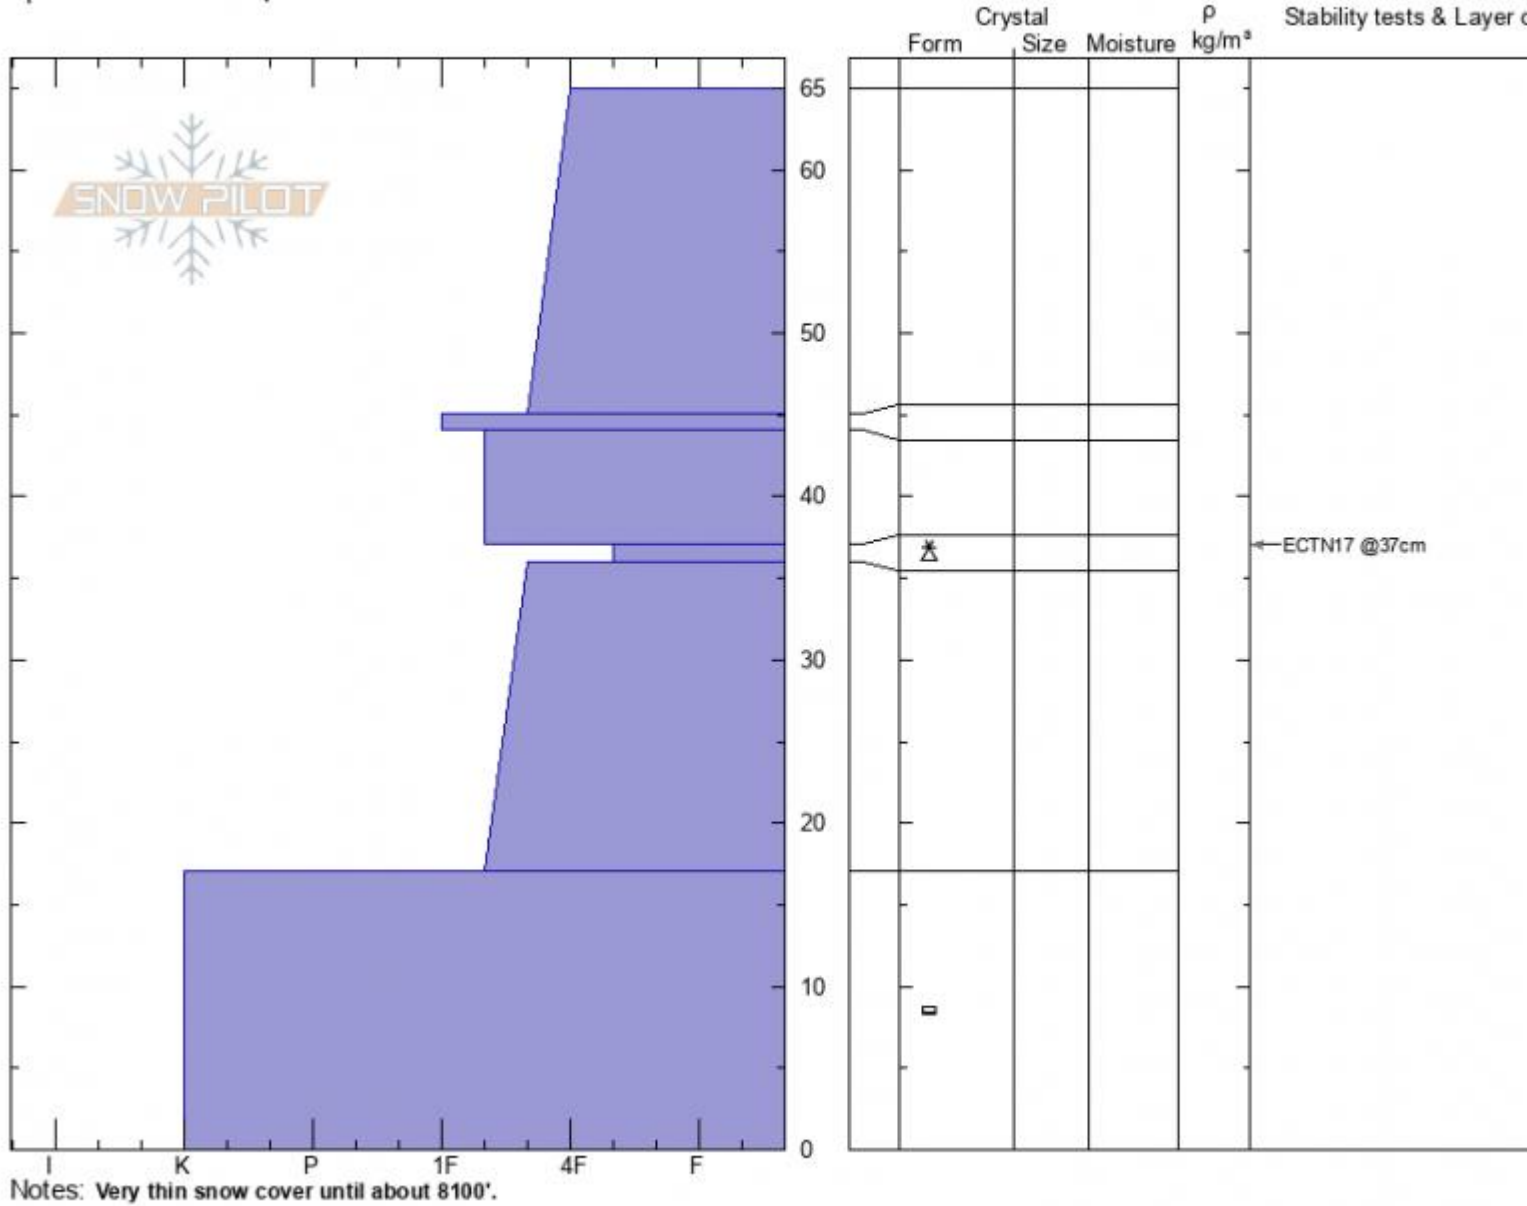

lower N Barronette
Beartooths
MT
 Elevation: **8495 ft**
 Aspect: **115°**
 Specifics: **We skied slope**

Beau Fredlund
10/27/2020 - 2:30pm
 Co-ord: **45.00883N, -110.05833E**
 Slope Angle: **27°**
 Wind Loading:

Stability:
 Air Temperature: **-1°C**
 Sky Cover: **CLR**
 Precipitation: **NO**
 Wind: **Calm**

HS: 65 Layer Notes:
 37-36cm: **Problematic layer**

Advisory Region
 Cooke City
 Longitude
 -109.94W
 Latitude
 45.02N
 Cooke City, 2020-11-07