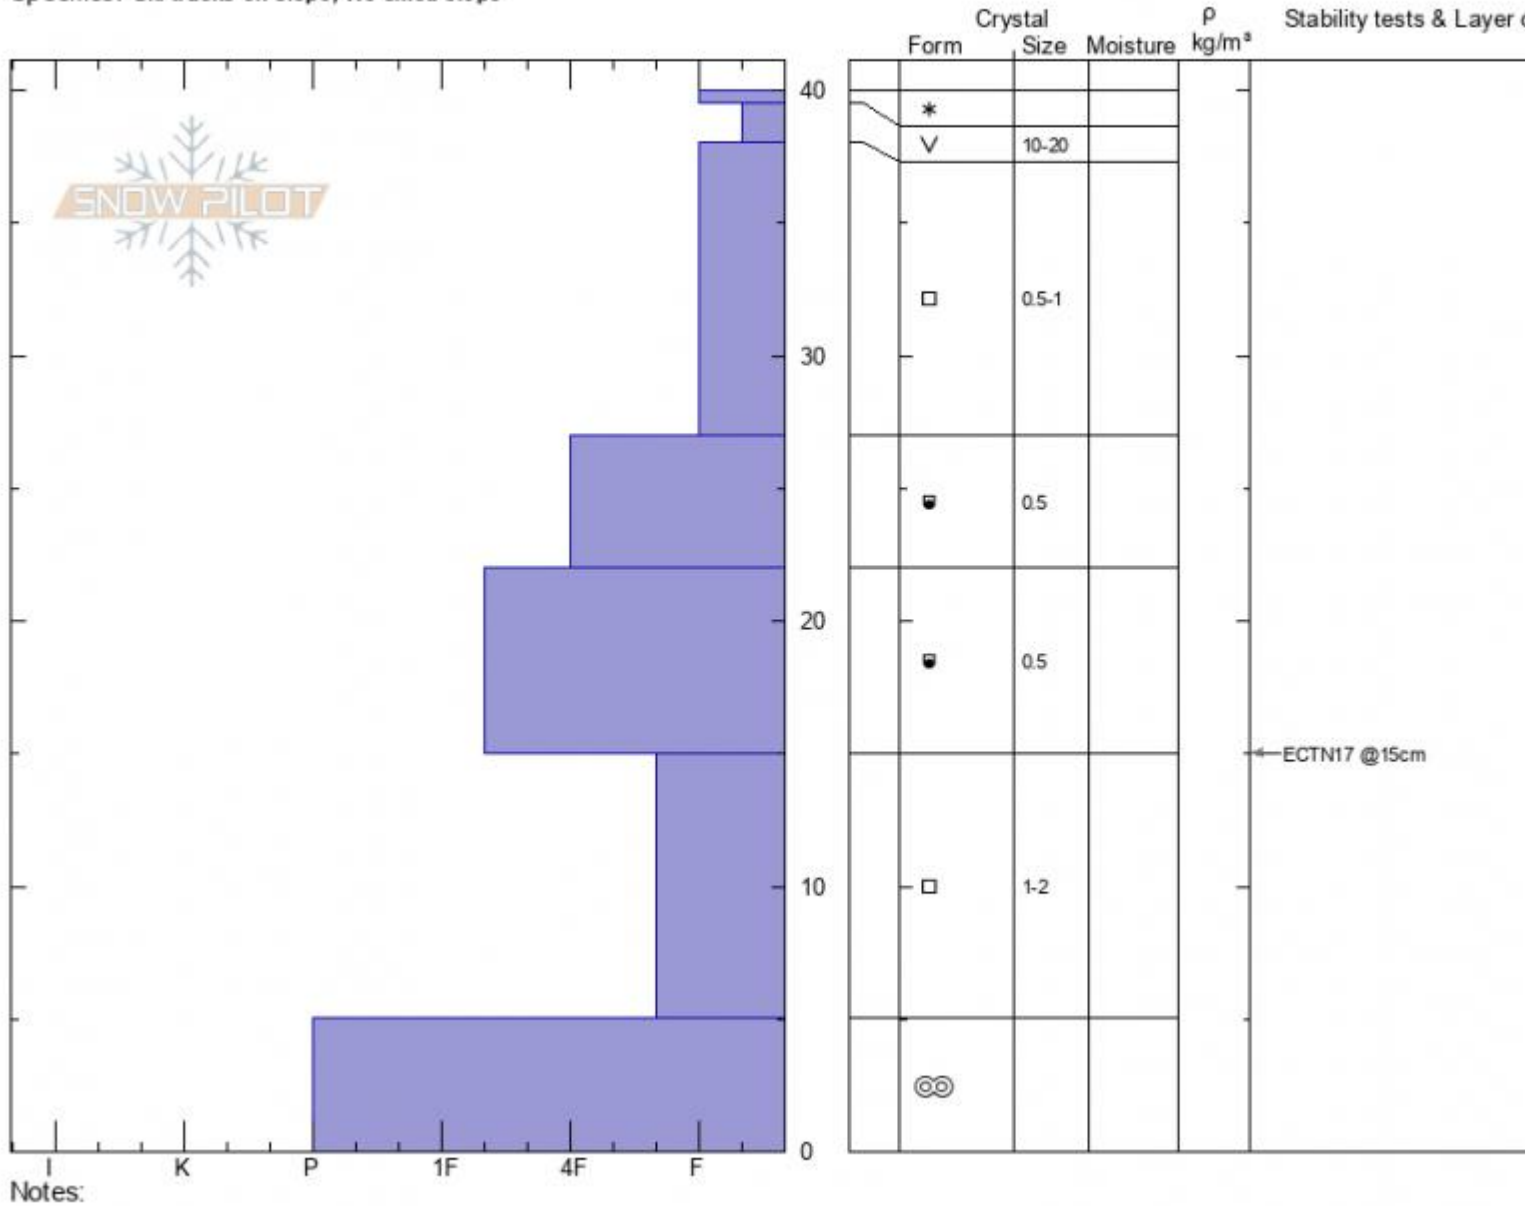

Lionhead Ridge
Lionhead Range
MT
 Elevation: **8662 ft**
 Aspect: **50°**
 Specifics: **Ski tracks on slope; We skied slope**

Alex Marienthal
11/24/2020 - 11:45am
 Co-ord: **44.70741N, -111.30584W**
 Slope Angle: **24°**
 Wind Loading: **previous**

Stability: **Good** HS: **40**
 Air Temperature: **-7.5°C** PF: **35**
 Sky Cover: **OVC** PS: **20**
 Precipitation: **S-1**
 Wind: **SW Light Breeze**

Layer Notes:

Advisory Region
 Lionhead Range
 Longitude
 -111.32W
 Latitude
 44.71N
 Lionhead Range, 2020-11-24