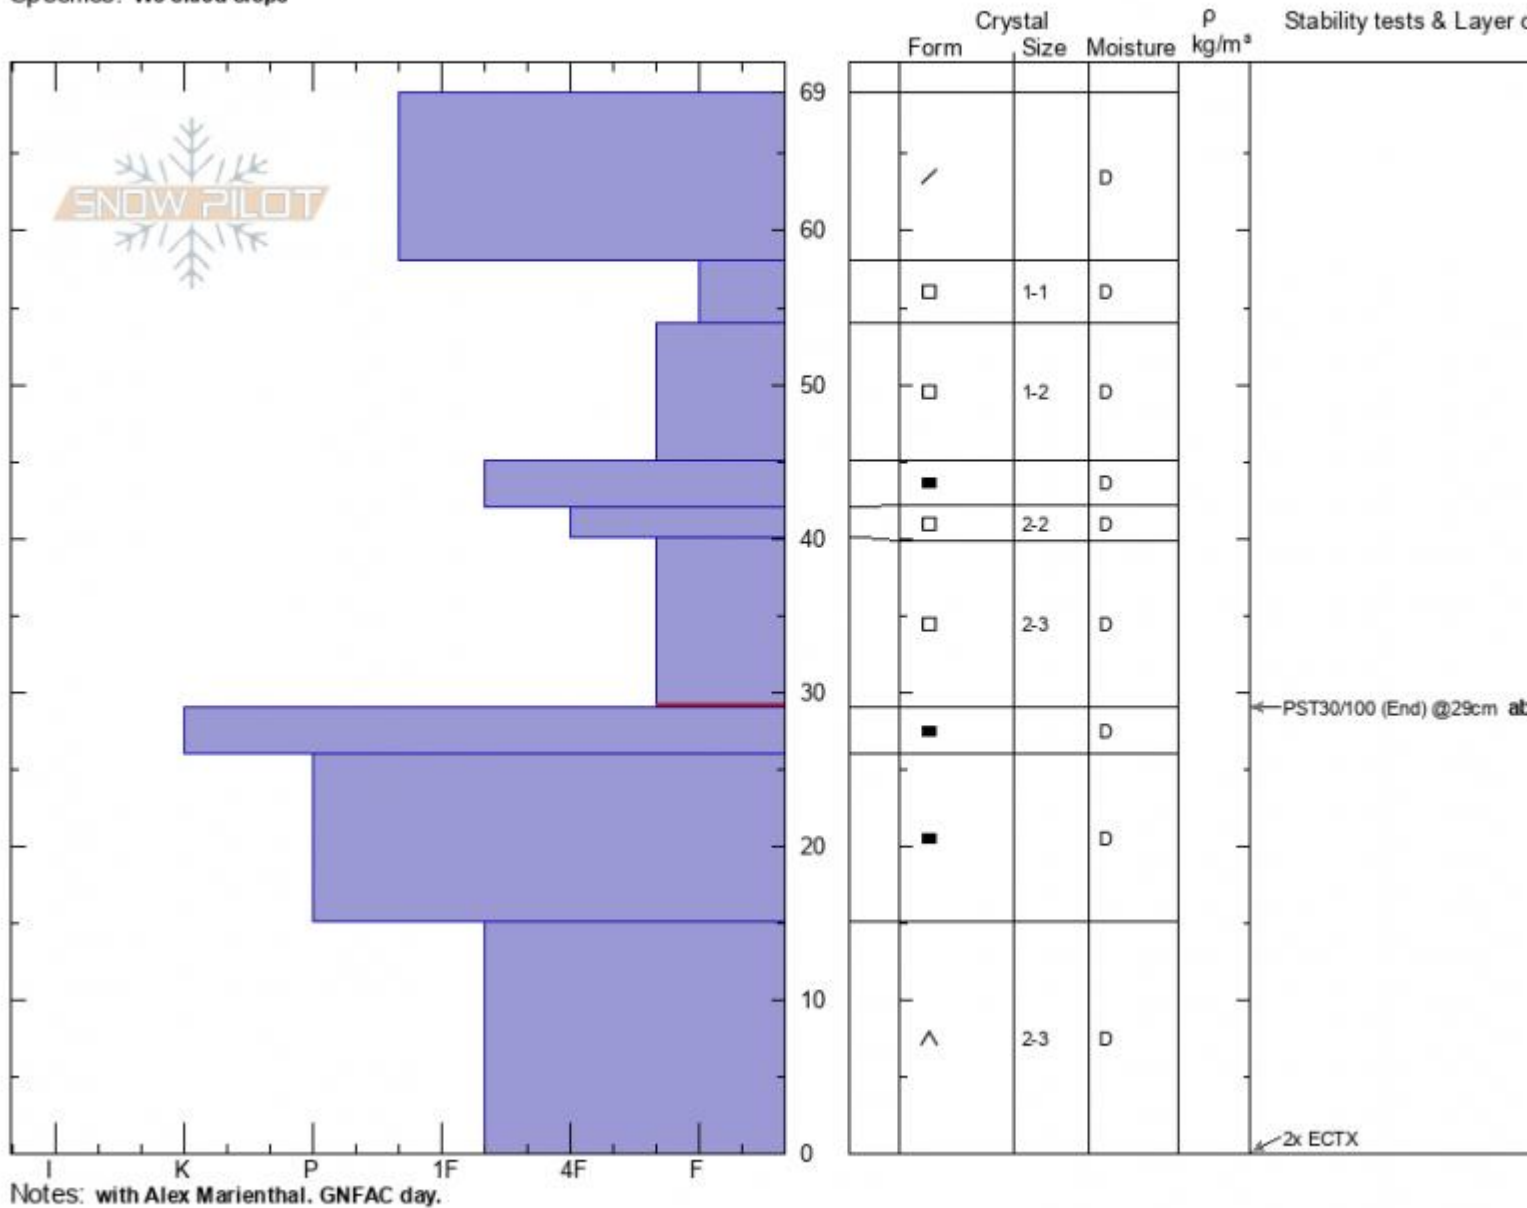

Top of Schlasman
Bridger Range
MT
 Elevation: **8700 ft**
 Aspect: **NE**
 Specifics: **We skied slope**

Zach Keskinen
12/09/2020 - 9:30am
 Co-ord: **45.80708N, -110.93068W**
 Slope Angle: **15°**
 Wind Loading: **previous**

Stability:
 Air Temperature:
 Sky Cover: **SCT**
 Precipitation: **NO**
 Wind: **S Light Breeze**

HS: **69** Layer Notes:
 PF: **40** 40-29cm: **Problematic layer**

Advisory Region
 Bridger Range
 Longitude
 -110.93W
 Latitude
 45.80N
 Bridger Range, 2020-12-09