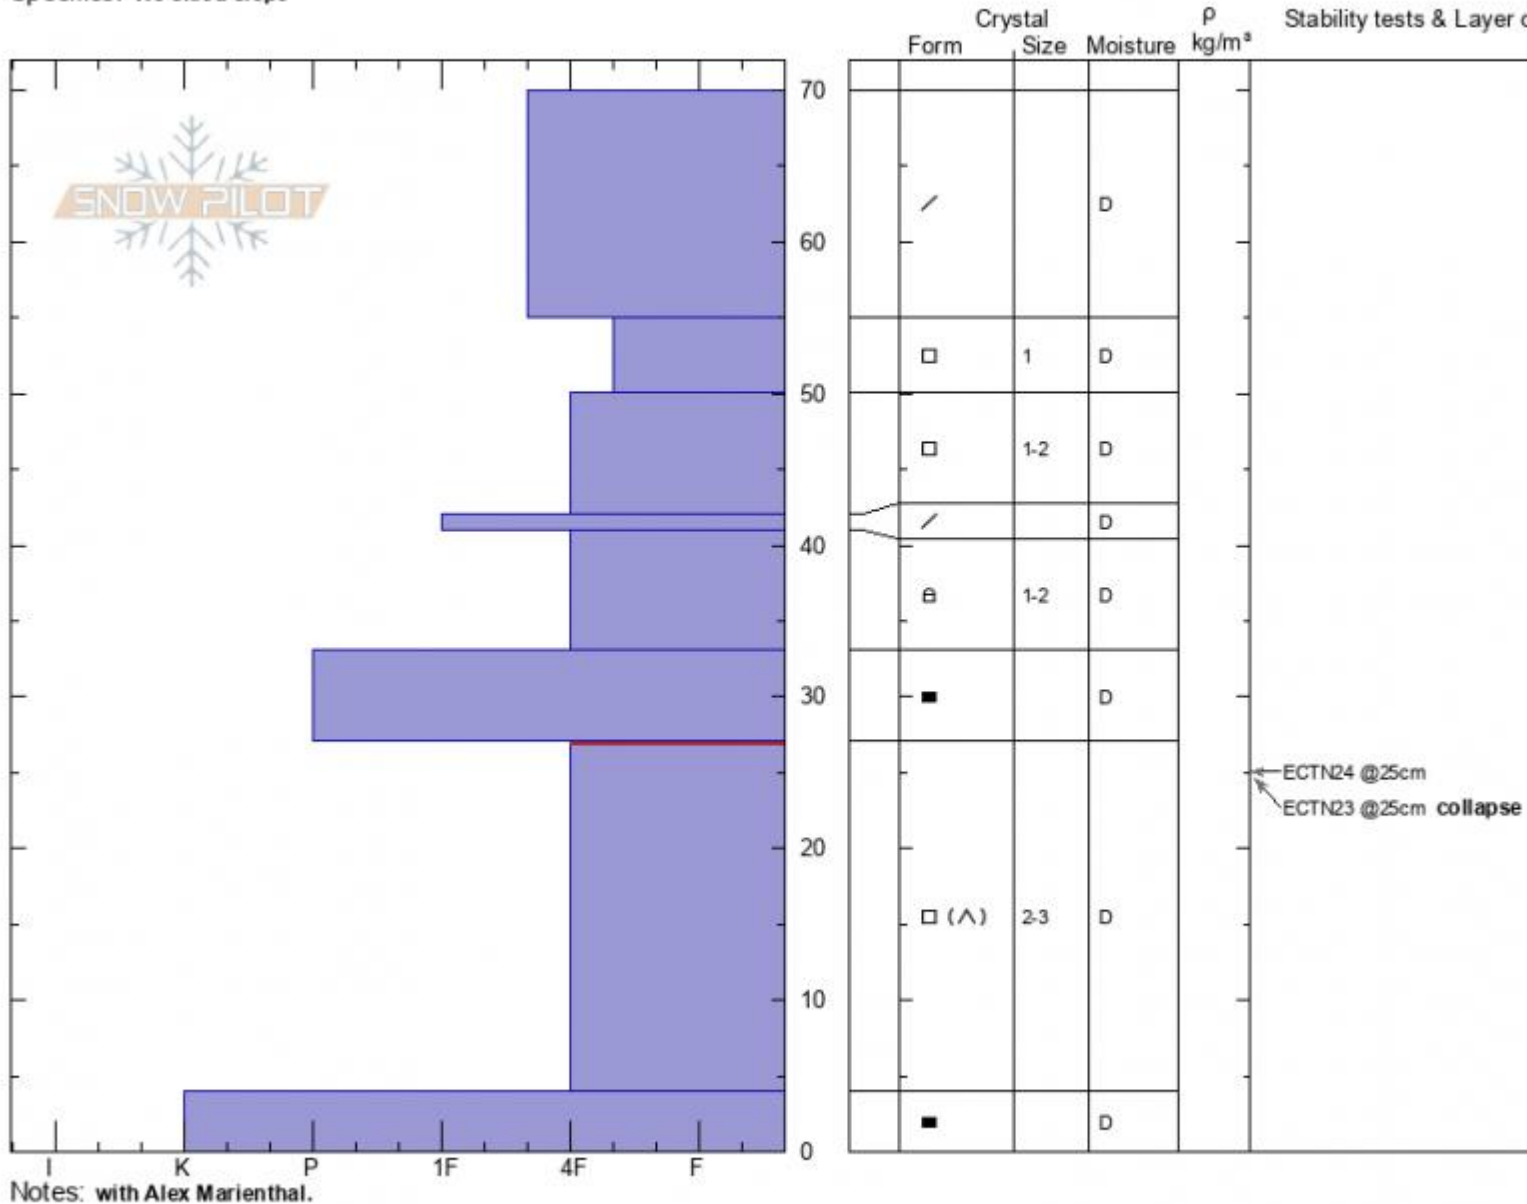

Saddle Peak
Bridger Range
MT
 Elevation: **8900 ft**
 Aspect: **NE**
 Specifics: **We skied slope**

Zach Keskinen
12/09/2020 - 11:00am
 Co-ord: **45.79338N, -110.93477W**
 Slope Angle: **27°**
 Wind Loading:

Stability:
 Air Temperature:
 Sky Cover: **SCT**
 Precipitation: **NO**
 Wind: **Calm**

HS: **70** Layer Notes:
 27-4cm: **Problematic layer**

Advisory Region
 Bridger Range
 Longitude
 -110.94W
 Latitude
 45.79N
 Bridger Range, 2020-12-09