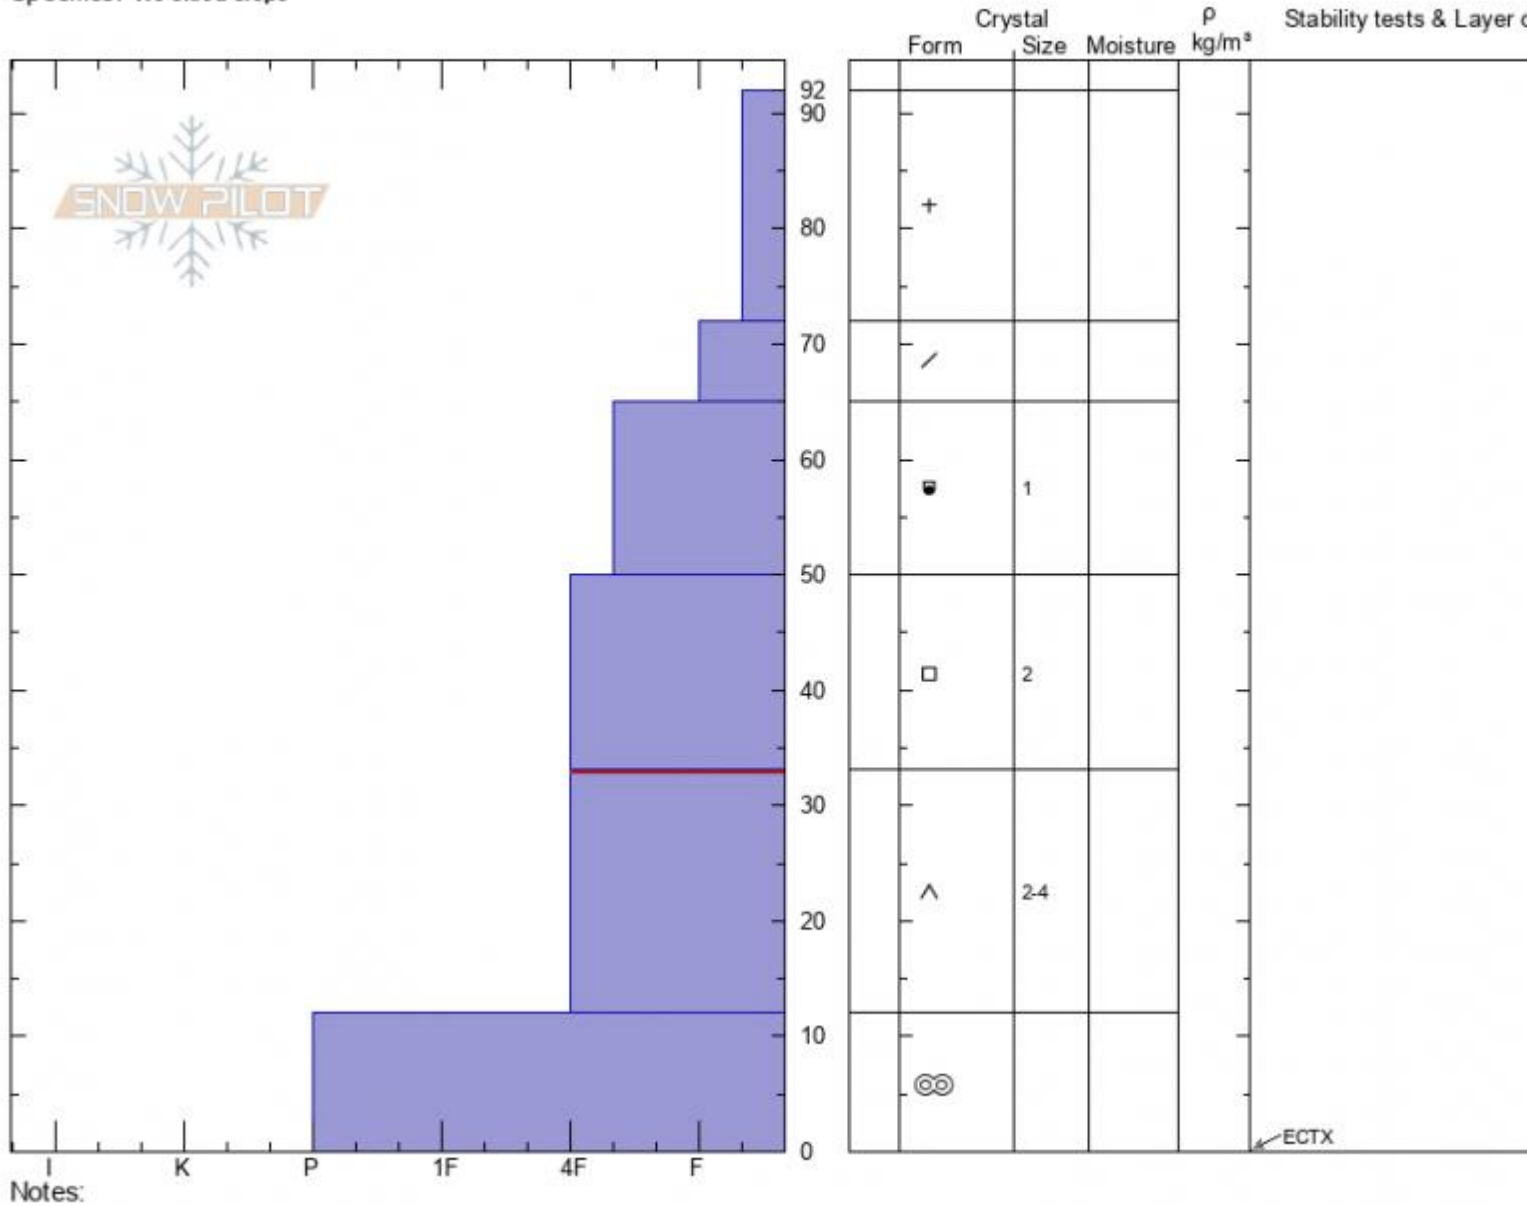

**Divide Peak Basin - NE**  
**Gallatin Range-N**  
**MT**  
 Elevation: **9293 ft**  
 Aspect: **30°**  
 Specifics: **We skied slope**

**Dave Zinn**  
**12/13/2020 - 12:30pm**  
 Co-ord: **45.38784N, -110.96667W**  
 Slope Angle: **23°**  
 Wind Loading: **no**

Stability: **Good**  
 Air Temperature: **-7°C**  
 Sky Cover: **BKN**  
 Precipitation: **NO**  
 Wind: **W Light Breeze**

HS: **92**    Layer Notes:  
 PF: **85**    33-12cm: **Problematic layer**  
 PS: **25**

Advisory Region  
 Northern Gallatin  
 Longitude  
 -110.97W  
 Latitude  
 45.39N  
 Northern Gallatin, 2020-12-13