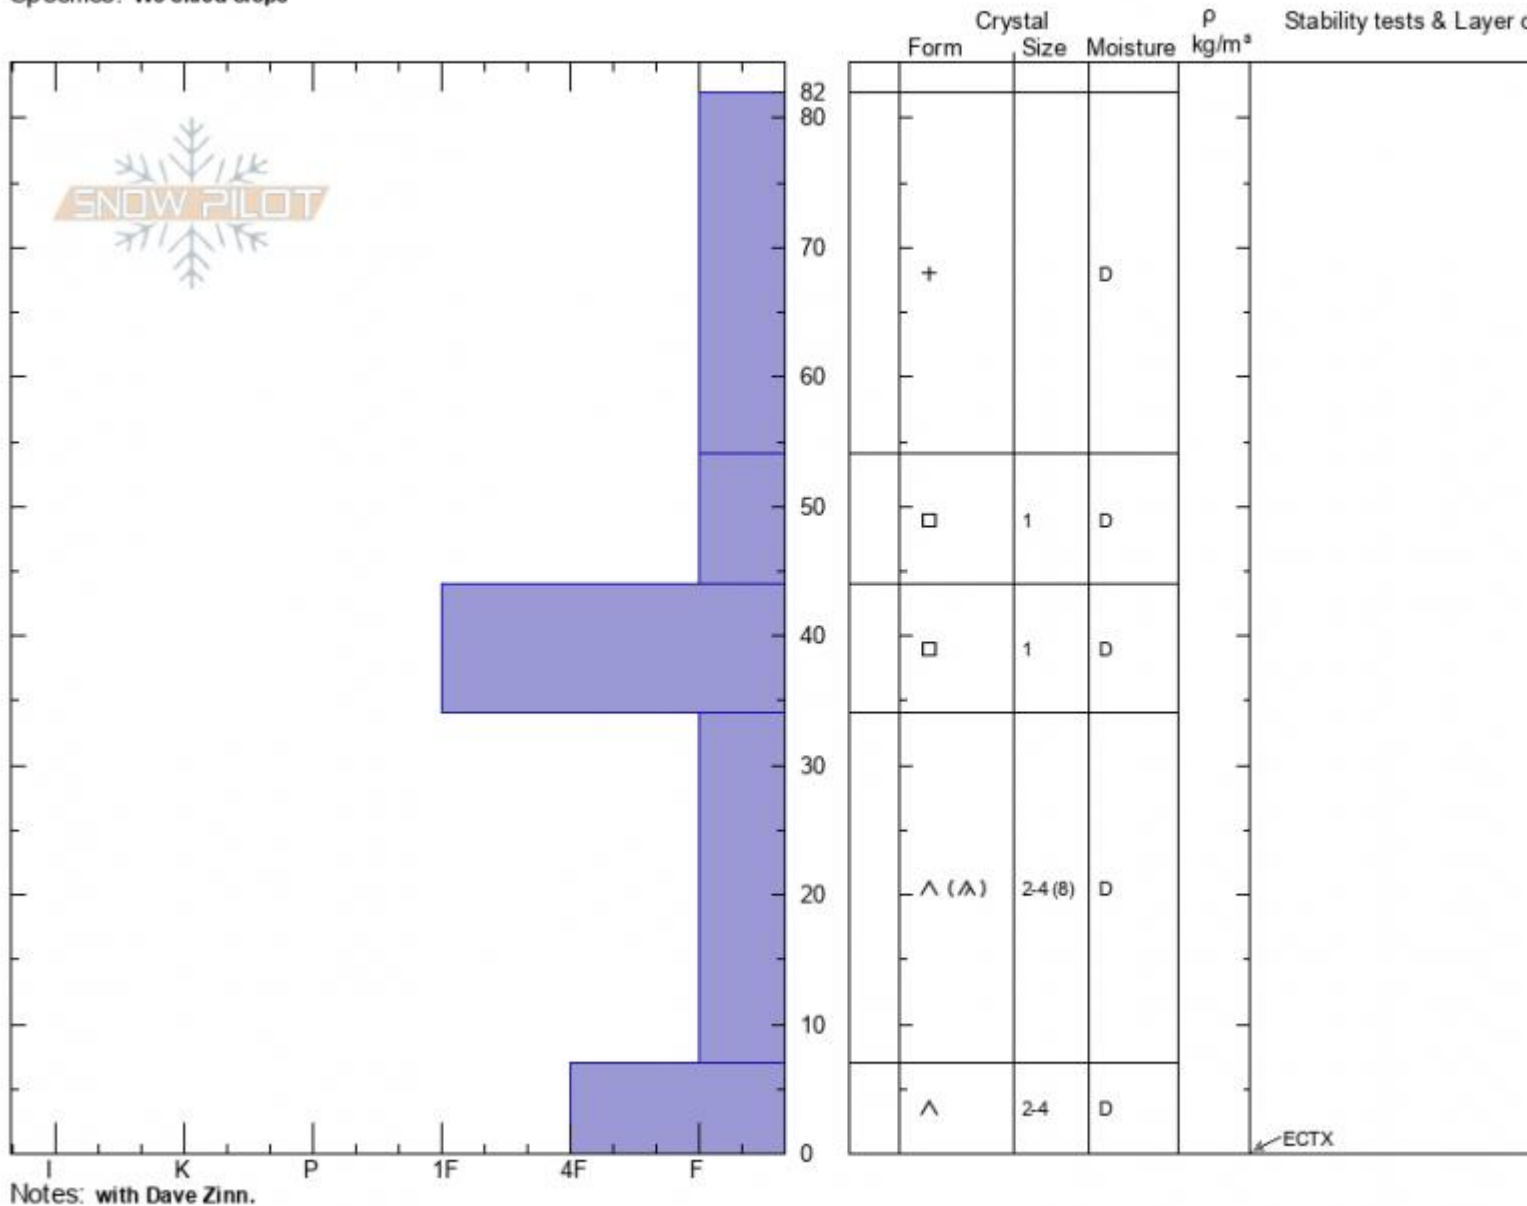

Beehive East Face
Madison Range-N
MT
 Elevation: **9174 ft**
 Aspect: **NE**
 Specifics: **We skied slope**

Zach Keskinen
12/14/2020 - 12:15pm
 Co-ord: **45.32333N, -111.38042W**
 Slope Angle: **15°**
 Wind Loading:

Stability: **HS: 82**
 Air Temperature: **-8°C** **PF: 75**
 Sky Cover: **BKN**
 Precipitation: **S-1**
 Wind: **Calm**

Layer Notes:

Advisory Region
 Northern Madison
 Longitude
 -111.39W
 Latitude
 45.34N
 Northern Madison, 2020-12-14