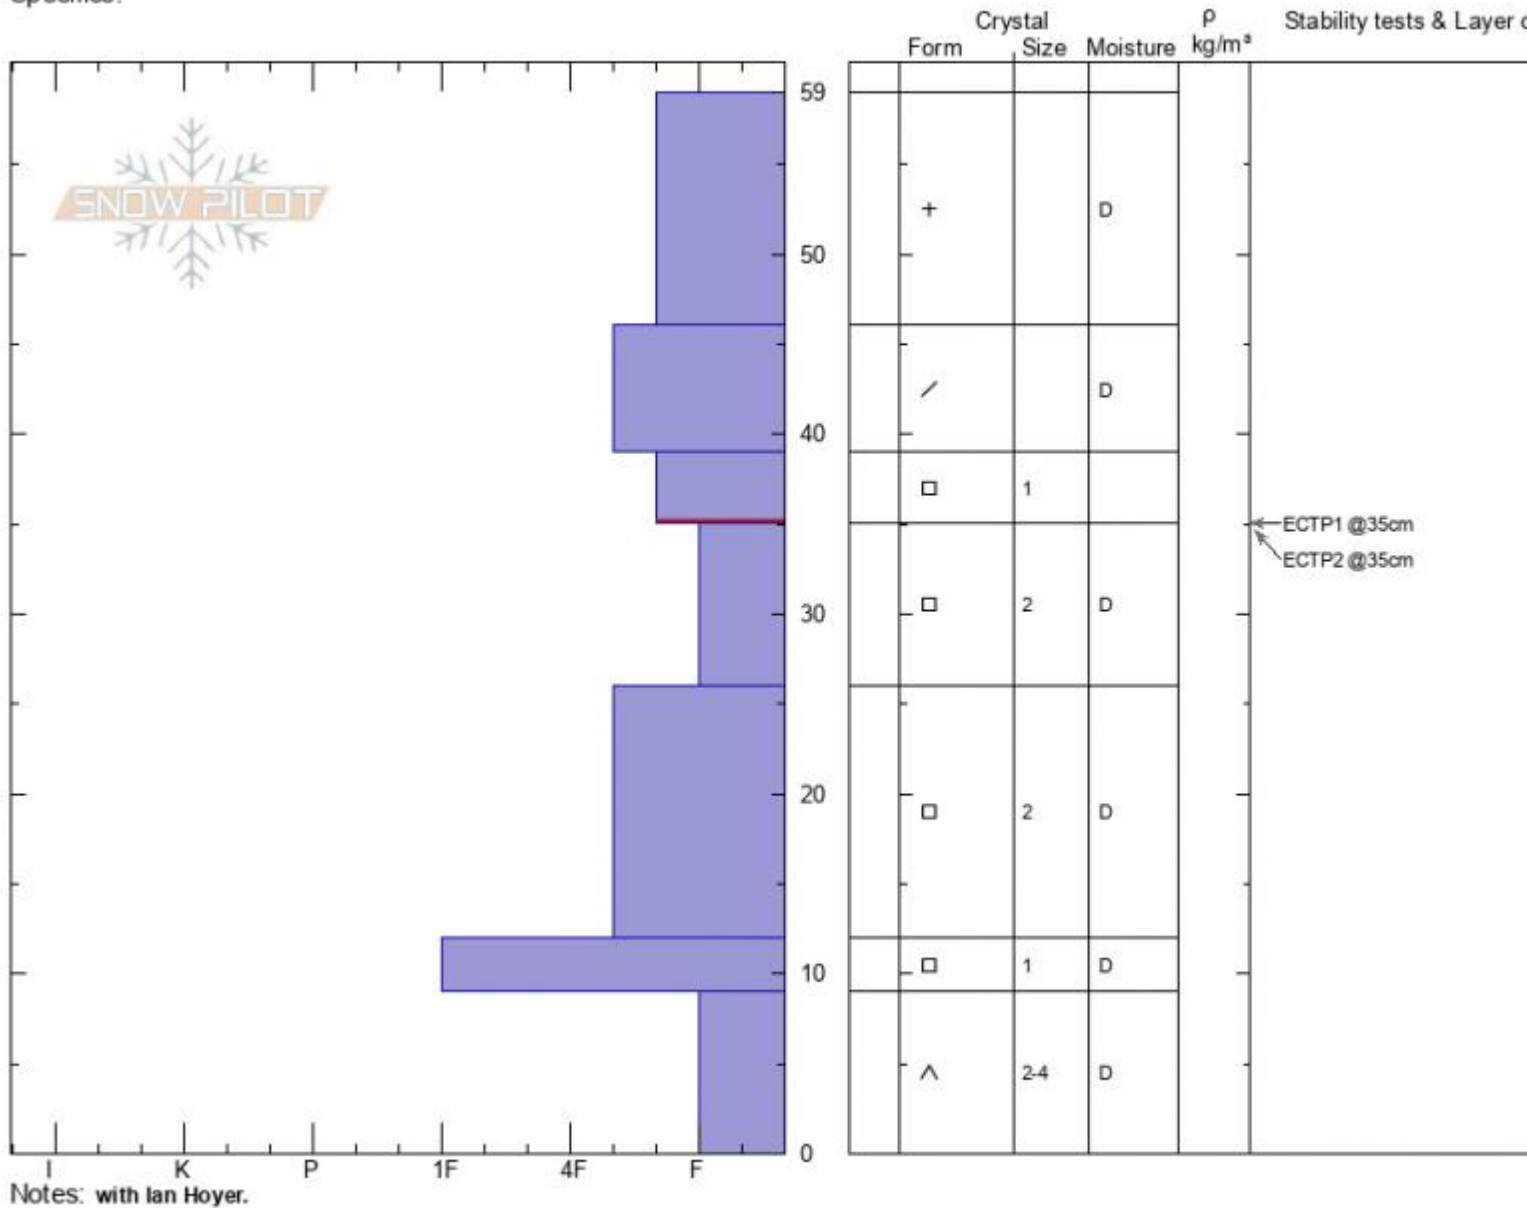

Sunlight Basin  
 Madison Range-S  
 MT  
 Elevation: 9480 ft  
 Aspect: E  
 Specifics:

Zach Keskinen  
 12/17/2020 - 12:20pm  
 Co-ord: 44.97486N, -111.31398W  
 Slope Angle: 12°  
 Wind Loading: no

Stability:  
 Air Temperature: -3°C  
 Sky Cover: SCT  
 Precipitation: S-1  
 Wind: Calm

HS: 59  
 PF: 45  
 Layer Notes: 39-35cm: Problematic layer

Advisory Region  
 Southern Madison  
 Longitude  
 -111.31W  
 Latitude  
 44.97N  
 Southern Madison, 2020-12-17