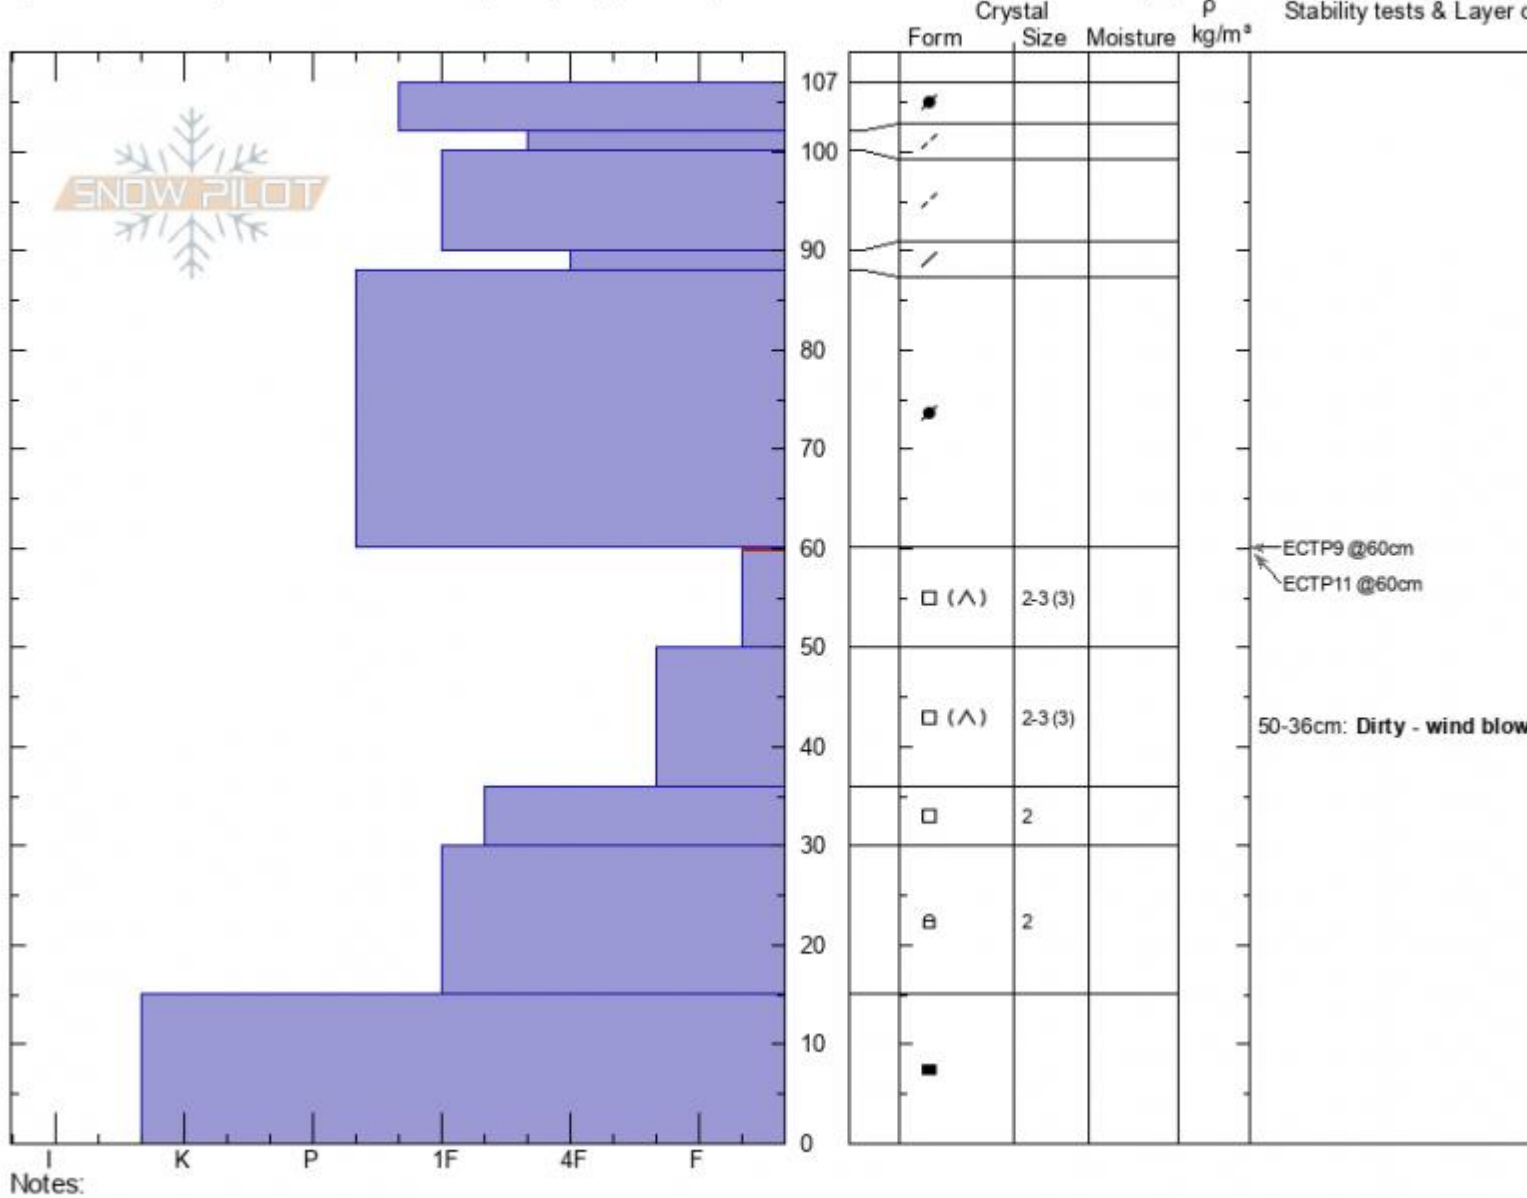

Sunlight Basin
Madison Range-S
MT

Elevation: 9426 ft
Aspect: 110°

Dave Zinn
12/21/2020 - 1:00pm
Co-ord: 44.97491N, -111.31356W
Slope Angle: 23°
Wind Loading: previous

Stability: **Poor**
Air Temperature: -7°C
Sky Cover: **BKN**
Precipitation: **NO**
Wind: **SW Strong**

HS: 107
PF: 45
Layer Notes:
60-50cm: Problematic layer
50-36cm: Dirty - wind blown dust

Specifics: Pit is adjacent to avalanche: other; Collapsing, localized; Recent avalanche activity on similar slopes; Recent avalanche activity on different slopes; Stability tests & Layer characteristics

Advisory Region
Southern Madison
Longitude
-111.31W
Latitude
44.97N
Southern Madison, 2020-12-21