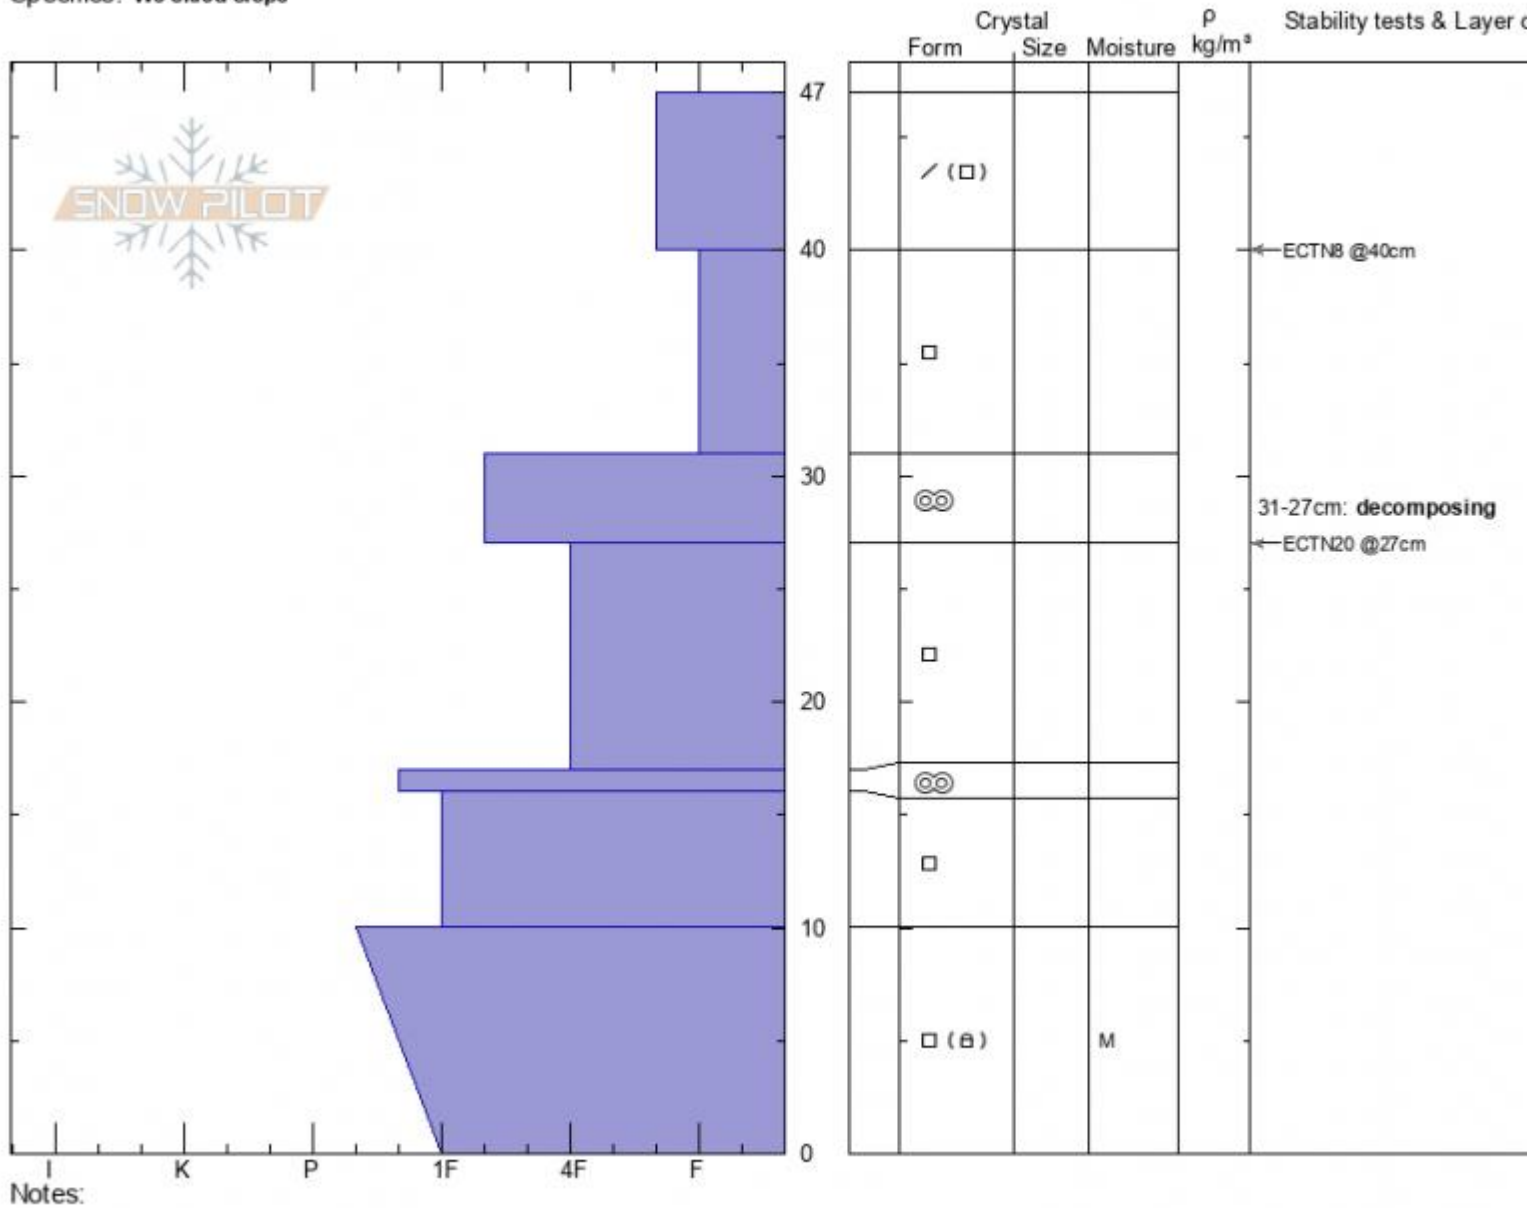

**Blackmore East Ridge**  
**Gallatin Range-N**  
**MT**  
 Elevation: **9979 ft**  
 Aspect: **90°**  
 Specifics: **We skied slope**

**Gabrielle Antonioli**  
**12/21/2020 - 2:00pm**  
 Co-ord: **45.44516N, -111.00211W**  
 Slope Angle: **15°**  
 Wind Loading: **previous**

Stability: **Fair**  
 Air Temperature:  
 Sky Cover: **OVC**  
 Precipitation: **NO**  
 Wind: **W Moderate**

HS: **47**    Layer Notes:  
 PF: **30**    31-27cm: **decomposing**  
 PS: **10**    27-17cm: **Problematic layer**

Advisory Region  
 Northern Gallatin  
 Longitude  
 -111.00W  
 Latitude  
 45.44N  
 Northern Gallatin, 2020-12-21