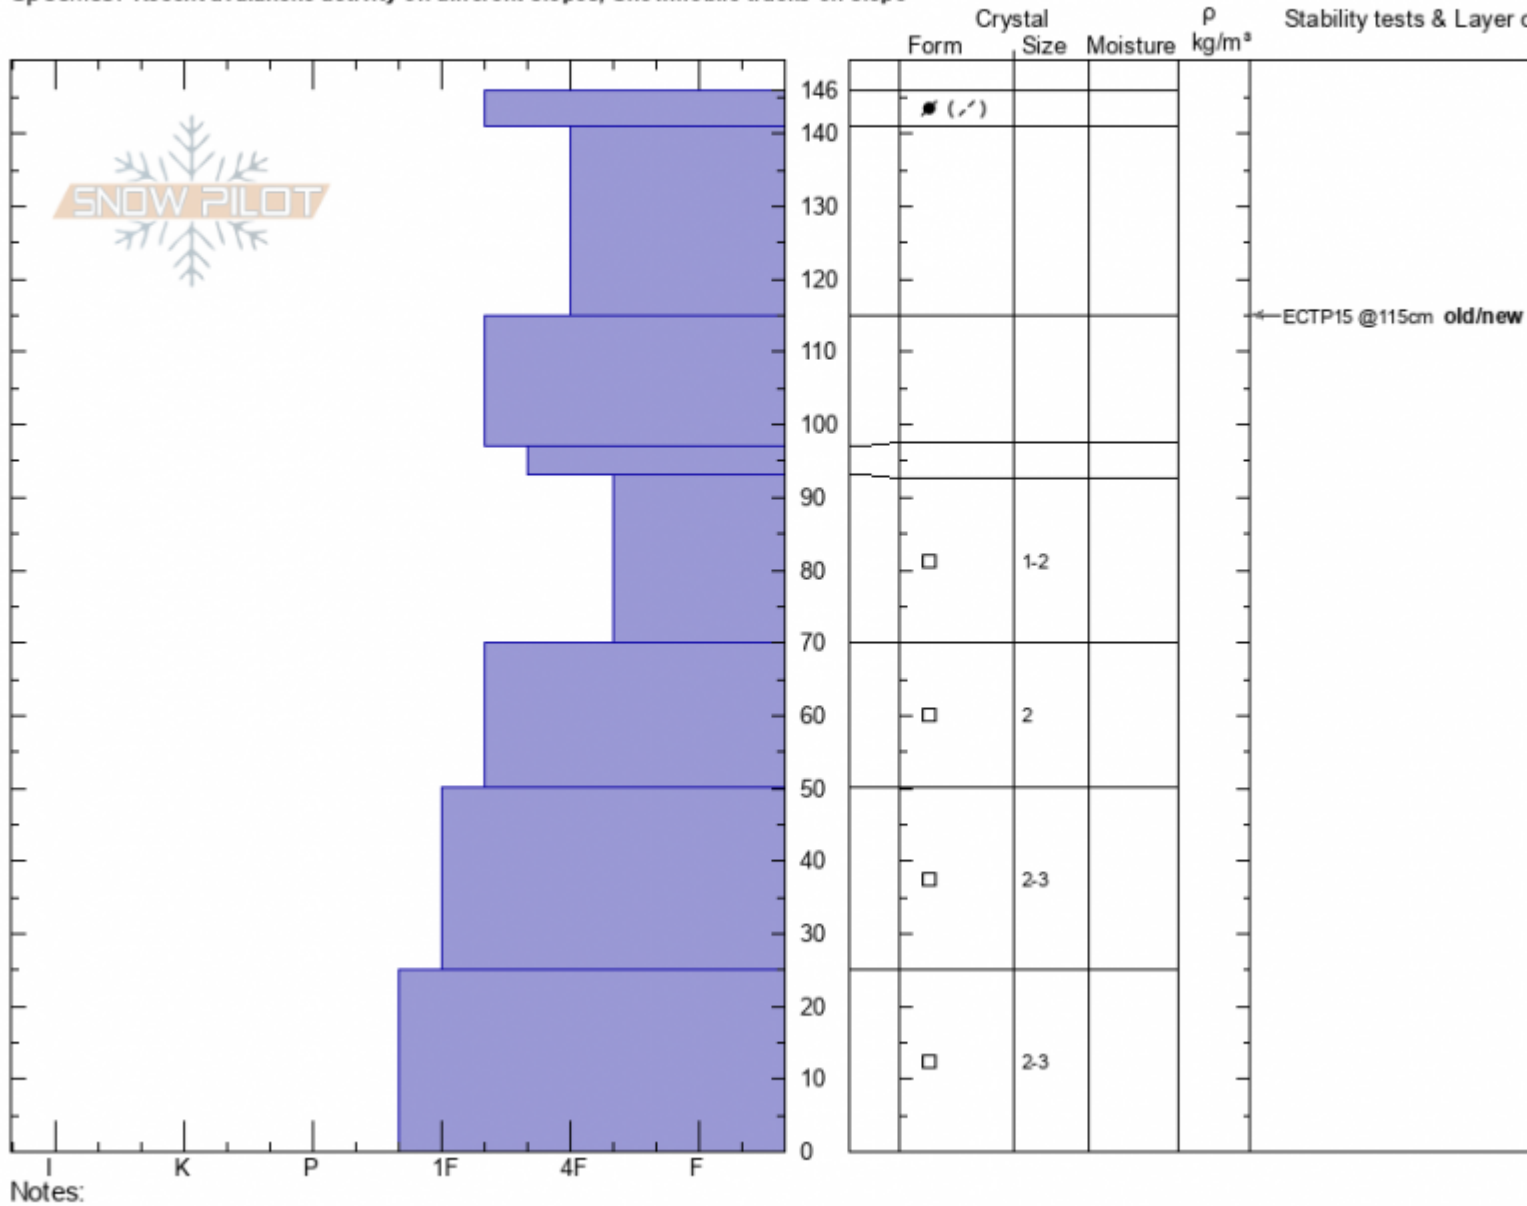

Wolverine Bench
Cooke City
MT
 Elevation: **9000 ft**
 Aspect: **60°**
 Specifics: Recent avalanche activity on different slopes; Snowmobile tracks on slope

Doug Chabot-Admin
12/22/2020 - 10:30am
 Co-ord: **45.05483N, -109.99274W**
 Slope Angle: **30°**
 Wind Loading: **previous**

Stability:
 Air Temperature: **-7°C**
 Sky Cover: **OVC**
 Precipitation: **S2**
 Wind: **E Strong**

HS: **146** Layer Notes:

Advisory Region
 Cooke City
 Longitude
 -110.01W
 Latitude
 45.05N
 Cooke City, 2020-12-22