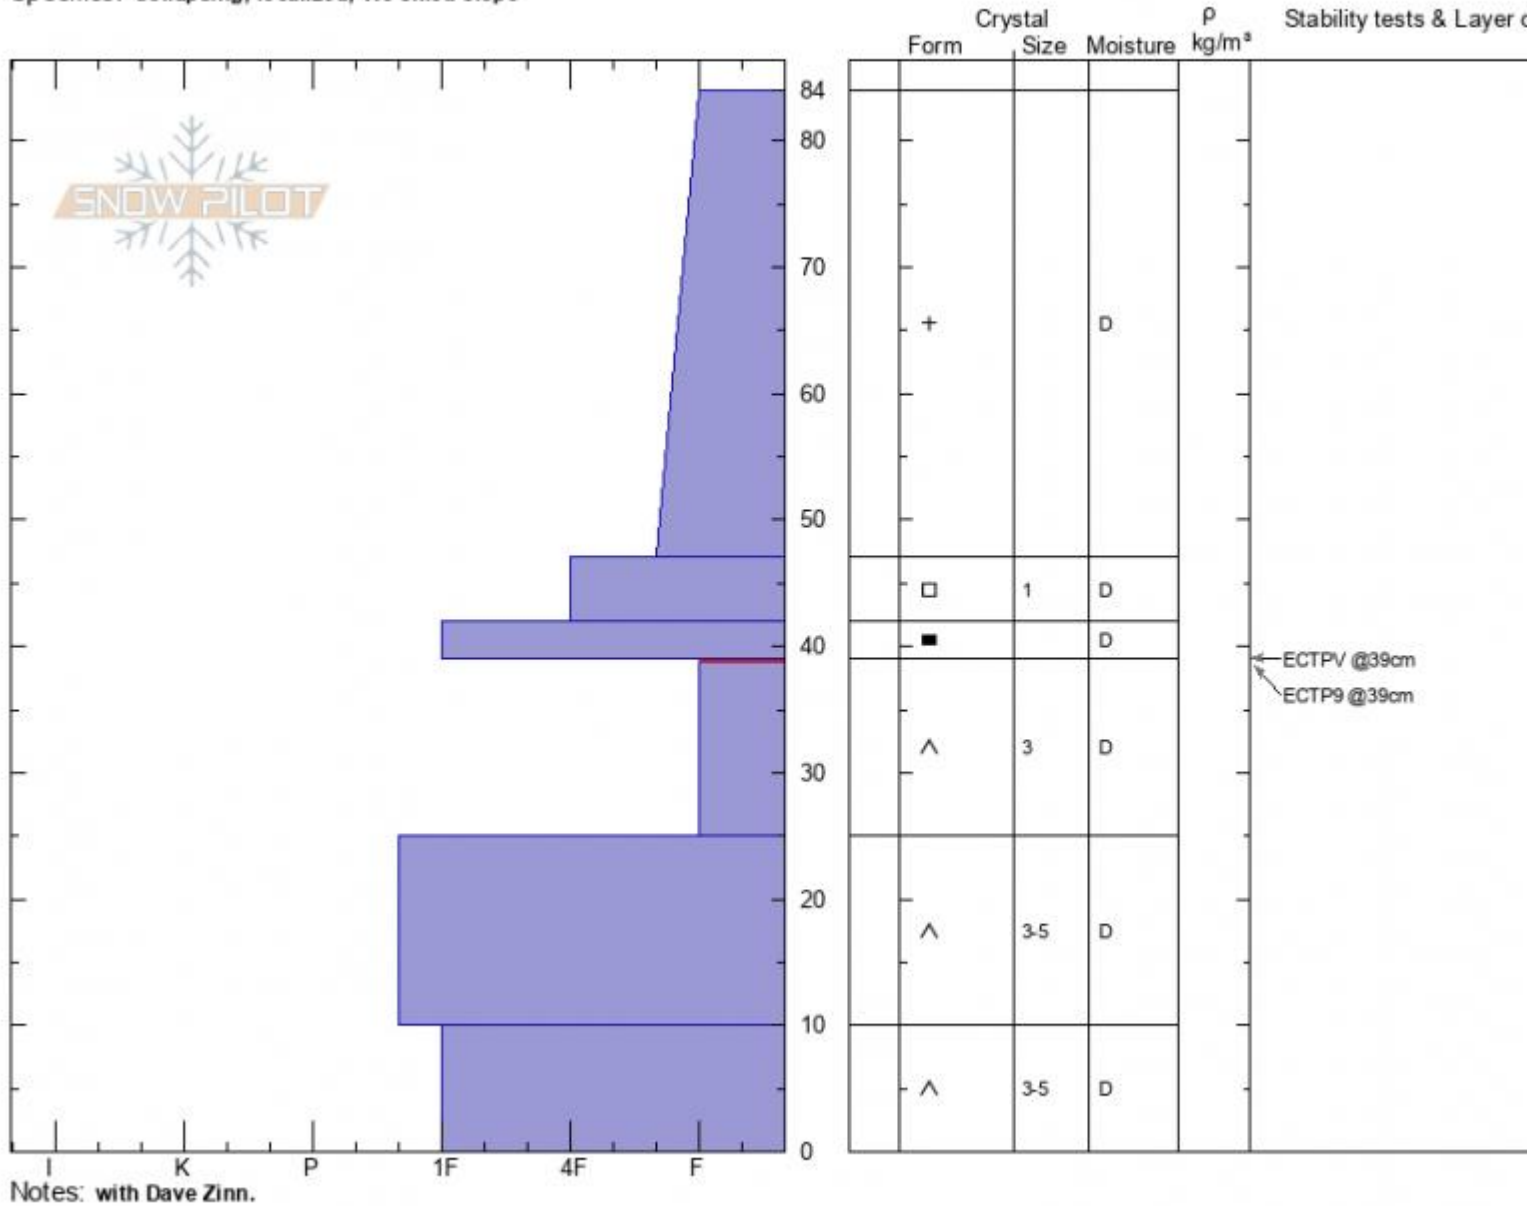

**Divide Cirque**  
**Gallatin Range-N**  
**MT**  
 Elevation: **9178 ft**  
 Aspect: **S**  
 Specifics: **Collapsing, localized; We skied slope**

**Zach Keskinen**  
**12/23/2020 - 1:07pm**  
 Co-ord: **45.38814N, -110.96741W**  
 Slope Angle: **12°**  
 Wind Loading: **no**

Stability:  
 Air Temperature: **-13°C**  
 Sky Cover: **CLR**  
 Precipitation: **NO**  
 Wind: **Calm**

HS: **84**    Layer Notes:  
 PF: **60**    39-25cm: **Problematic layer**

Snowpit from the slope where we triggered a whump in Divide Cirque

Advisory Region  
 Northern Gallatin  
 Longitude  
 -110.97W  
 Latitude  
 45.39N