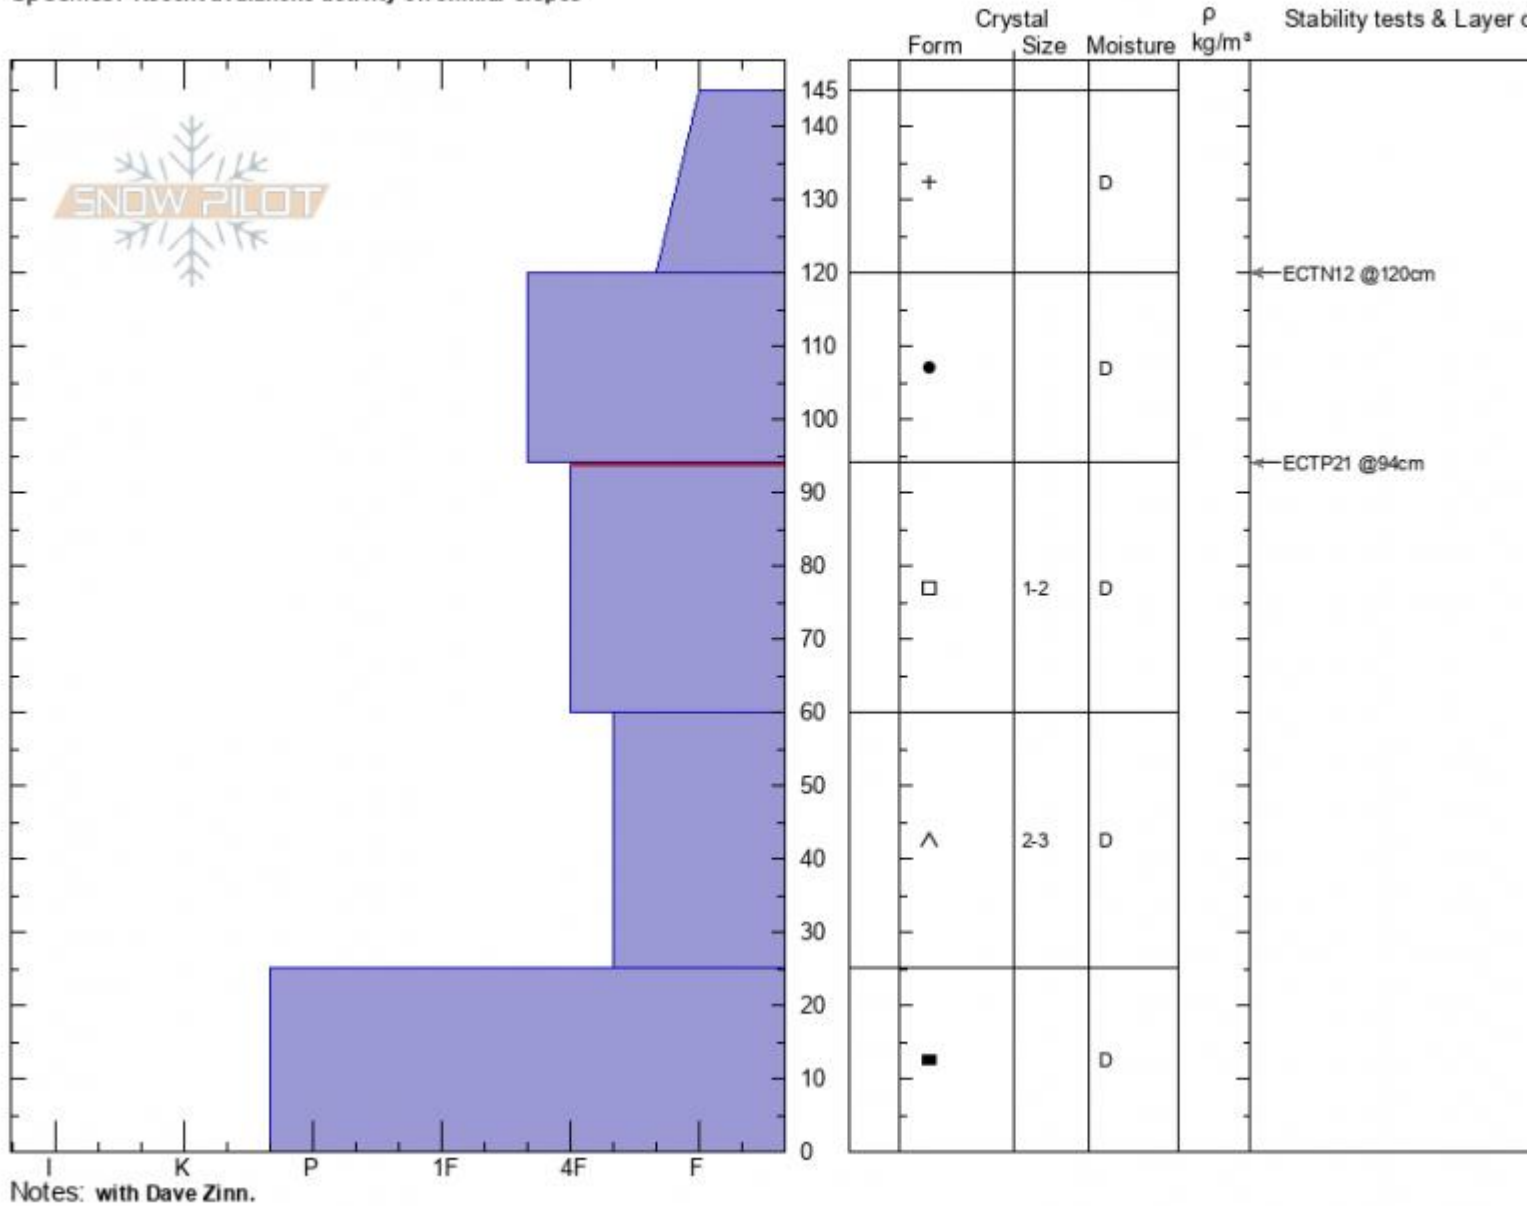

Divide Basin
Gallatin Range-N
MT
 Elevation: **9000 ft**
 Aspect: **NE**
 Specifics: **Recent avalanche activity on similar slopes**

Zach Keskinen
12/23/2020 - 12:26pm
 Co-ord: **45.38240N, -110.95917W**
 Slope Angle: **12°**
 Wind Loading: **previous**

Stability:
 Air Temperature: **-13°C**
 Sky Cover: **FEW**
 Precipitation: **NO**
 Wind: **SE Light Breeze**

HS: **145** Layer Notes:
 PF: **100** 94-60cm: **Problematic layer**

Advisory Region
 Northern Gallatin
 Longitude
 -110.97W
 Latitude
 45.39N
 Northern Gallatin, 2020-12-23