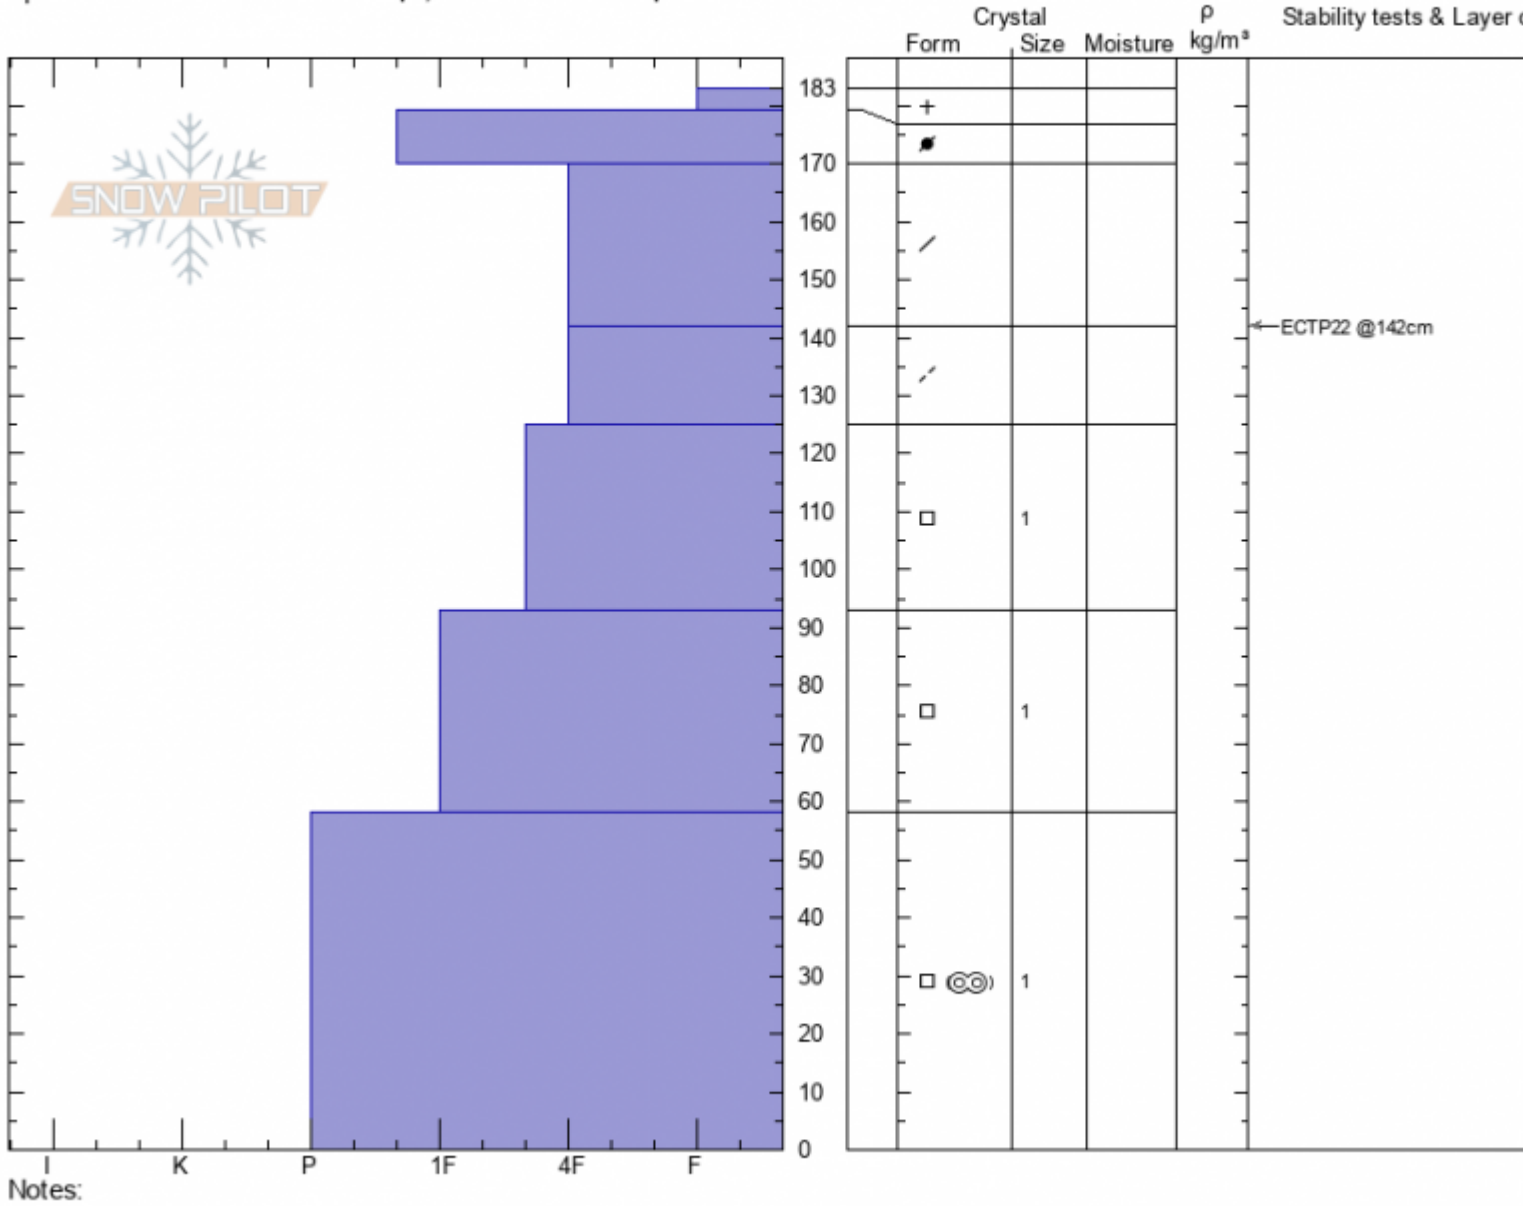

**Scotch Bonnet Shoulder Doug Chabot-Admin**  
**Cooke City 12/22/2020 - 12:30pm**  
**MT Co-ord: 45.06987N, -109.94330W**  
 Elevation: 9719 ft Slope Angle: 23°  
 Aspect: 140° Wind Loading: no  
 Specifics: Snowmobile tracks on slope; We snowmobiled slope

Stability: **Good** HS: **183** Layer Notes:  
 Air Temperature: **-10°C**  
 Sky Cover: **OVC**  
 Precipitation: **S2**  
 Wind: **SW Moderate**

Advisory Region  
 Cooke City  
 Longitude  
 -109.95W  
 Latitude  
 45.06N  
 Cooke City, 2020-12-24