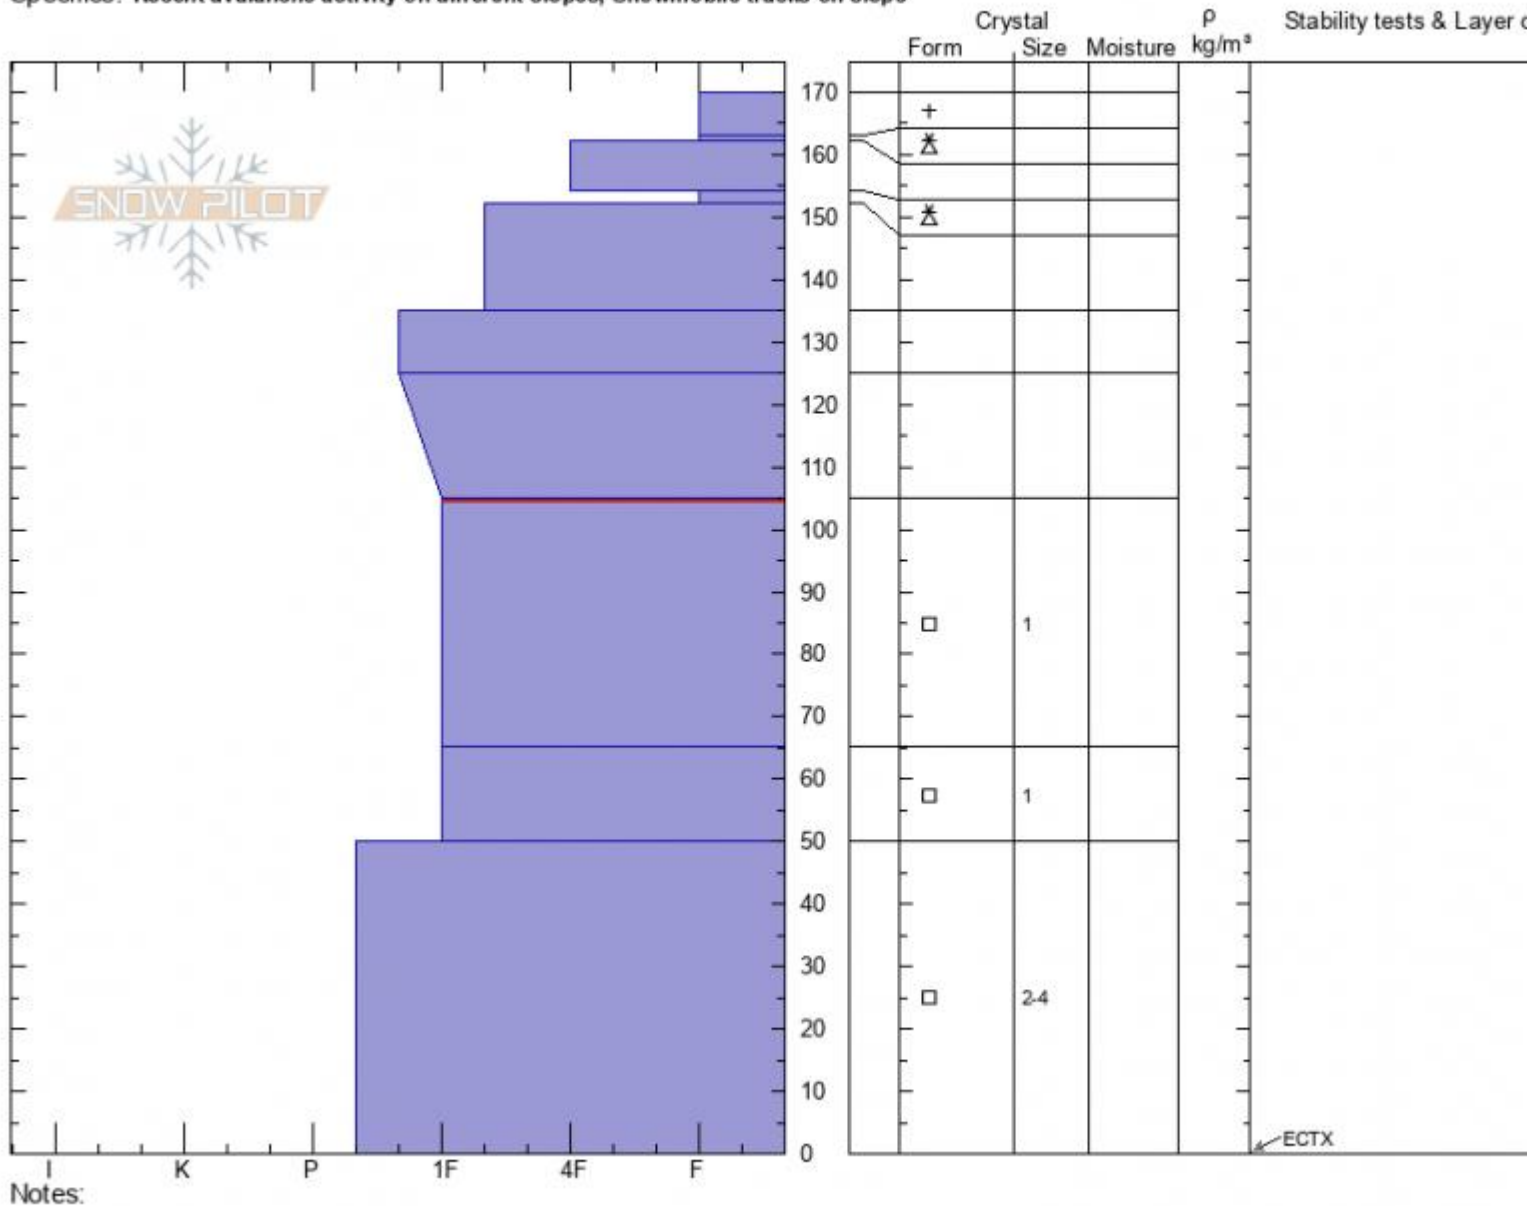

Miller Creek
Cooke City
MT
 Elevation: **9200 ft**
 Aspect: **60°**

Ian Hoyer
12/23/2020 - 2:00pm
 Co-ord: **45.03677N, -109.95042W**
 Slope Angle: **28°**
 Wind Loading:

Stability: **Fair**
 Air Temperature: **5°F**
 Sky Cover: **CLR**
 Precipitation: **NO**
 Wind: **Calm**

HS: **170** Layer Notes:
 PF: **40** 105-65cm: **Problematic layer**

Specifics: Recent avalanche activity on different slopes; Snowmobile tracks on slope

Advisory Region
 Cooke City
 Longitude
 -109.97W
 Latitude
 45.04N
 Cooke City, 2020-12-26