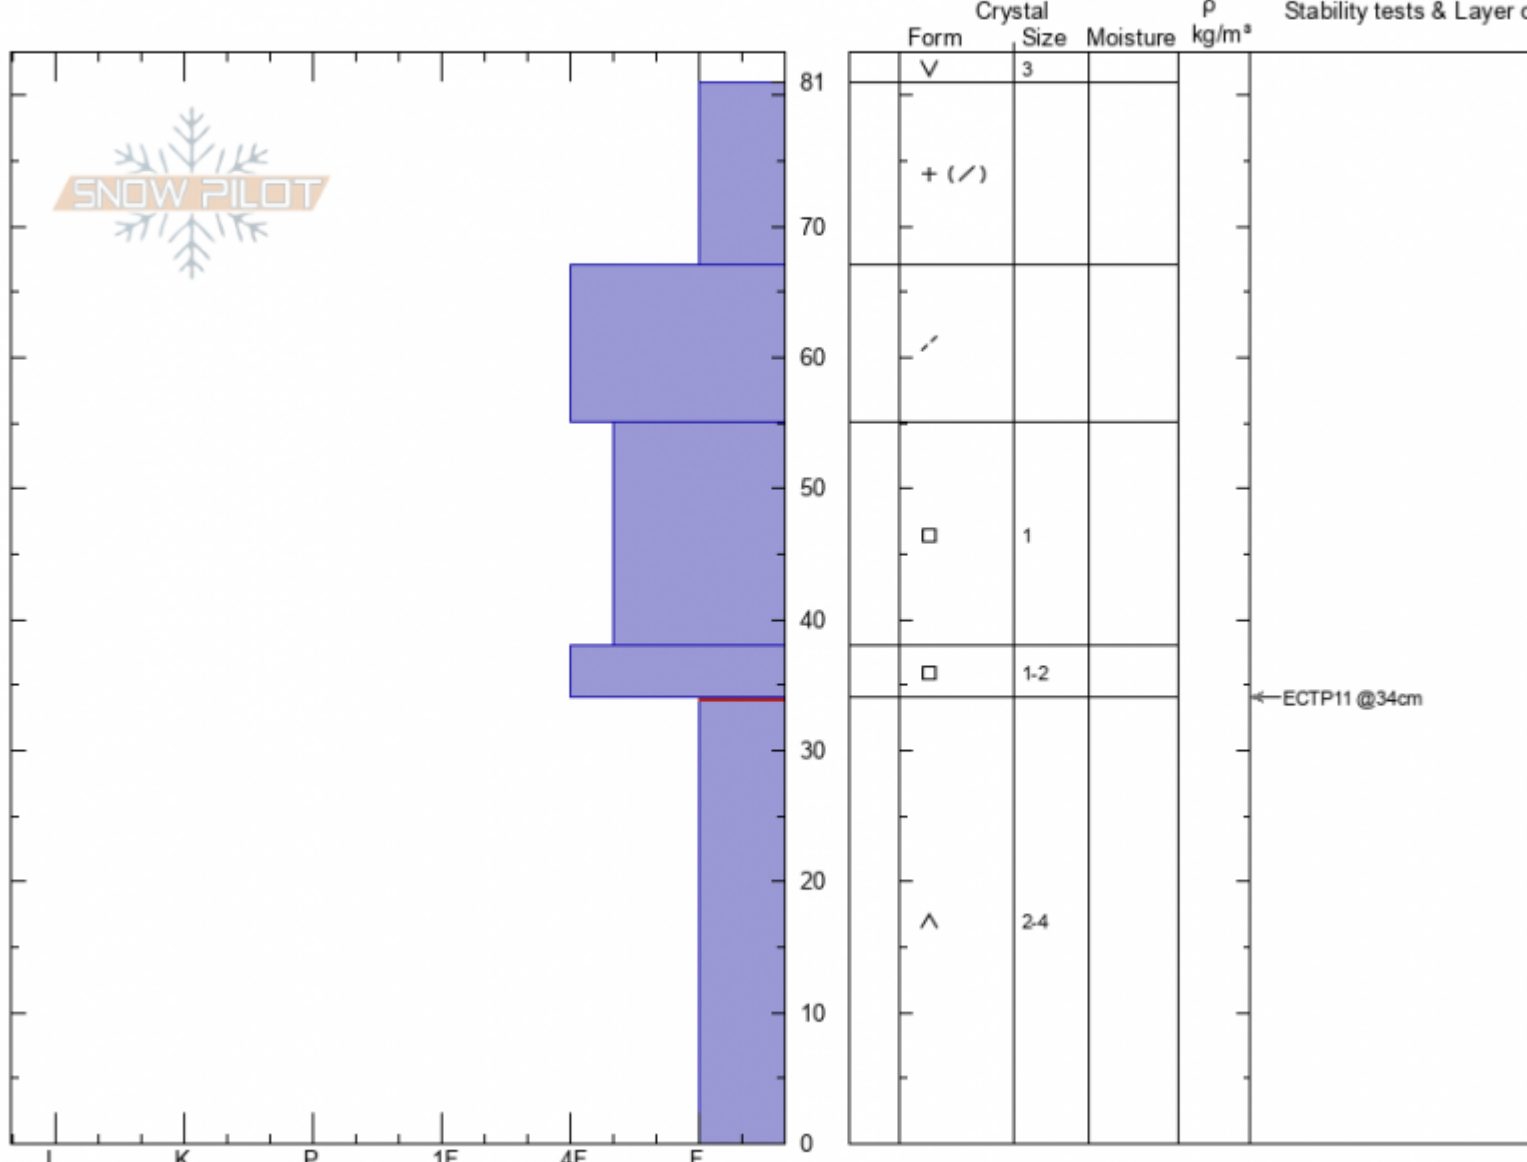

Third Yellowmule
Madison Range-N
MT

Elevation: 9315 ft
Aspect: 110°

Doug Chabot-Admin
12/29/2020 - 11:00am
Co-ord: 45.19273N, -111.44470W
Slope Angle: 32°
Wind Loading: no

Stability:
Air Temperature: -7°C
Sky Cover: CLR
Precipitation: NO
Wind: Calm

HS: 81
PF: 81
Layer Notes:
34-0cm: Problematic layer

Specifics: Pit is adjacent to avalanche: ; Collapsing, localized; Cracking; Recent avalanche activity on similar slopes; Recent avalanche activity on similar slopes; Stability tests & Layer c

Notes: pit was dug about 100' north of the avalanche (lookers right) near the toe.

Advisory Region
Northern Madison
Longitude
-111.38W
Latitude
45.17N
Northern Madison, 2020-12-29