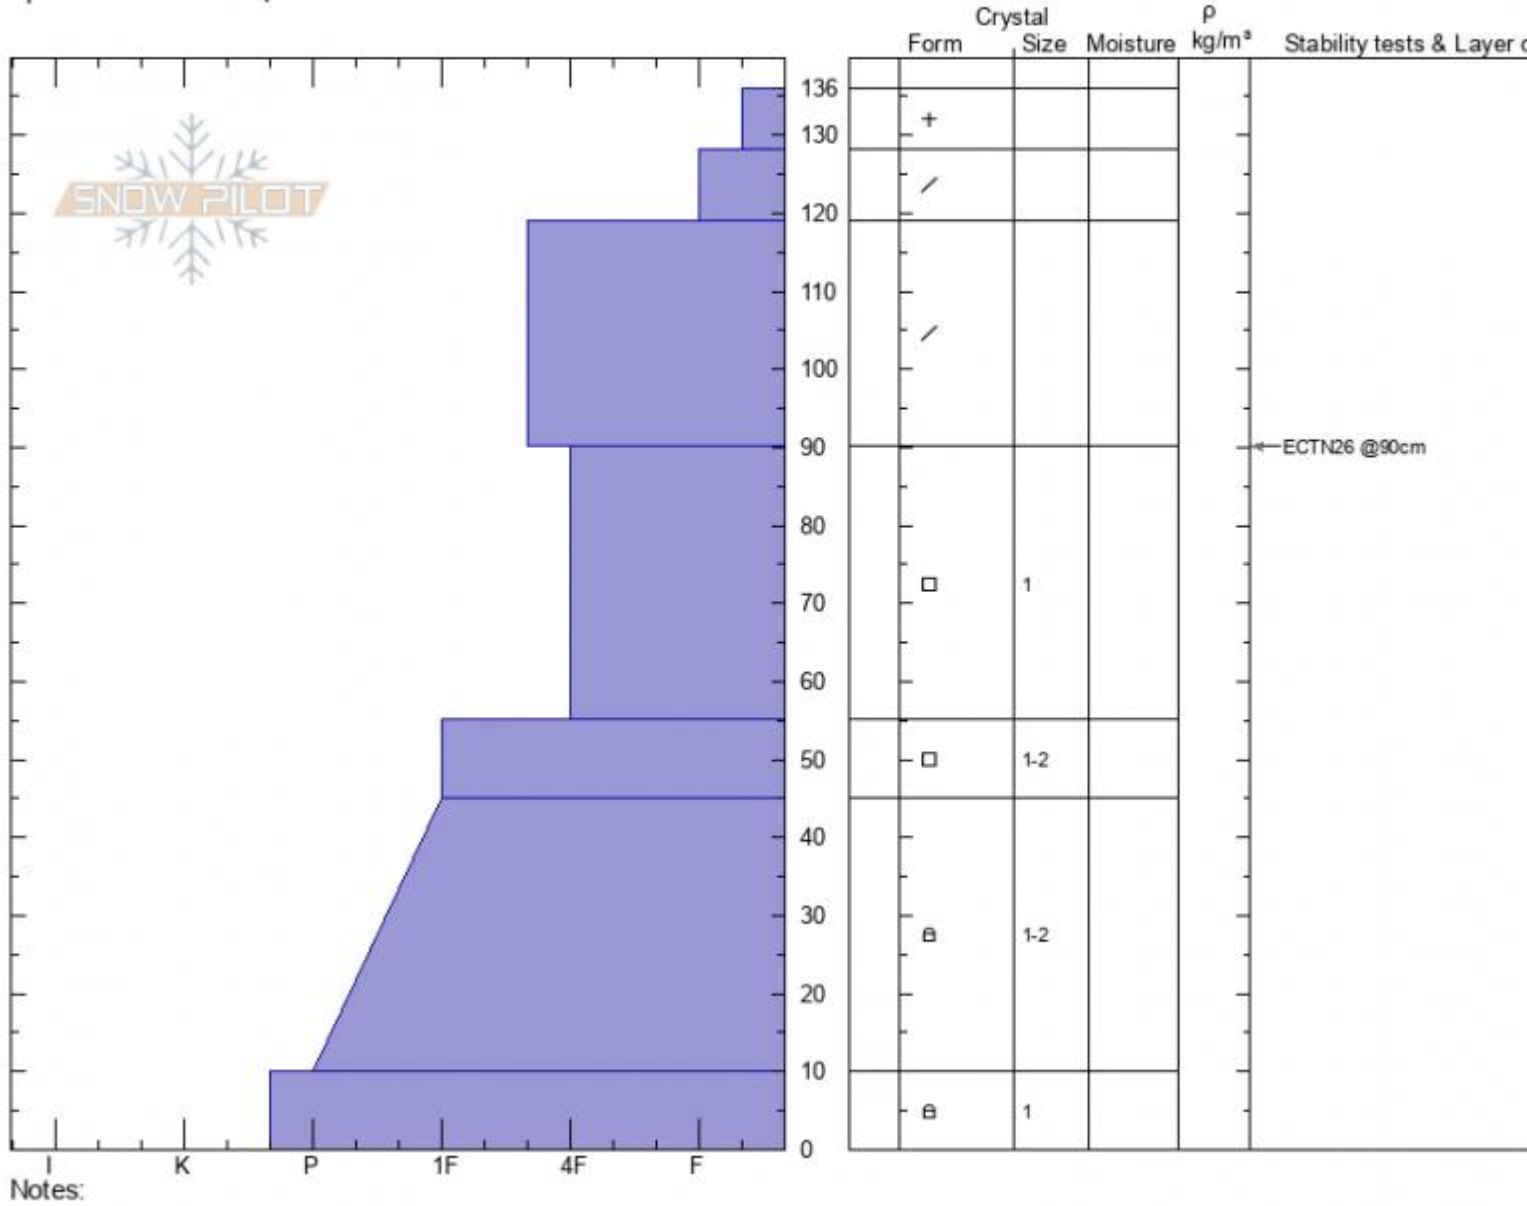

**Wyoming Bowl**  
**Cooke City**  
**MT**  
 Elevation: **9300 ft**  
 Aspect: **270°**  
 Specifics: **We skied slope**

**Dave Zinn**  
**12/31/2020 - 10:45am**  
 Co-ord: **44.98511N, -109.95859W**  
 Slope Angle: **30°**  
 Wind Loading: **no**

Stability: **very\_good**      HS: **136**      Layer Notes:  
 Air Temperature:  
 Sky Cover: **BKN**  
 Precipitation: **S-1**  
 Wind: **Calm**

Advisory Region  
 Cooke City  
 Longitude  
 -109.94W  
 Latitude  
 44.99N  
 Cooke City, 2021-01-01