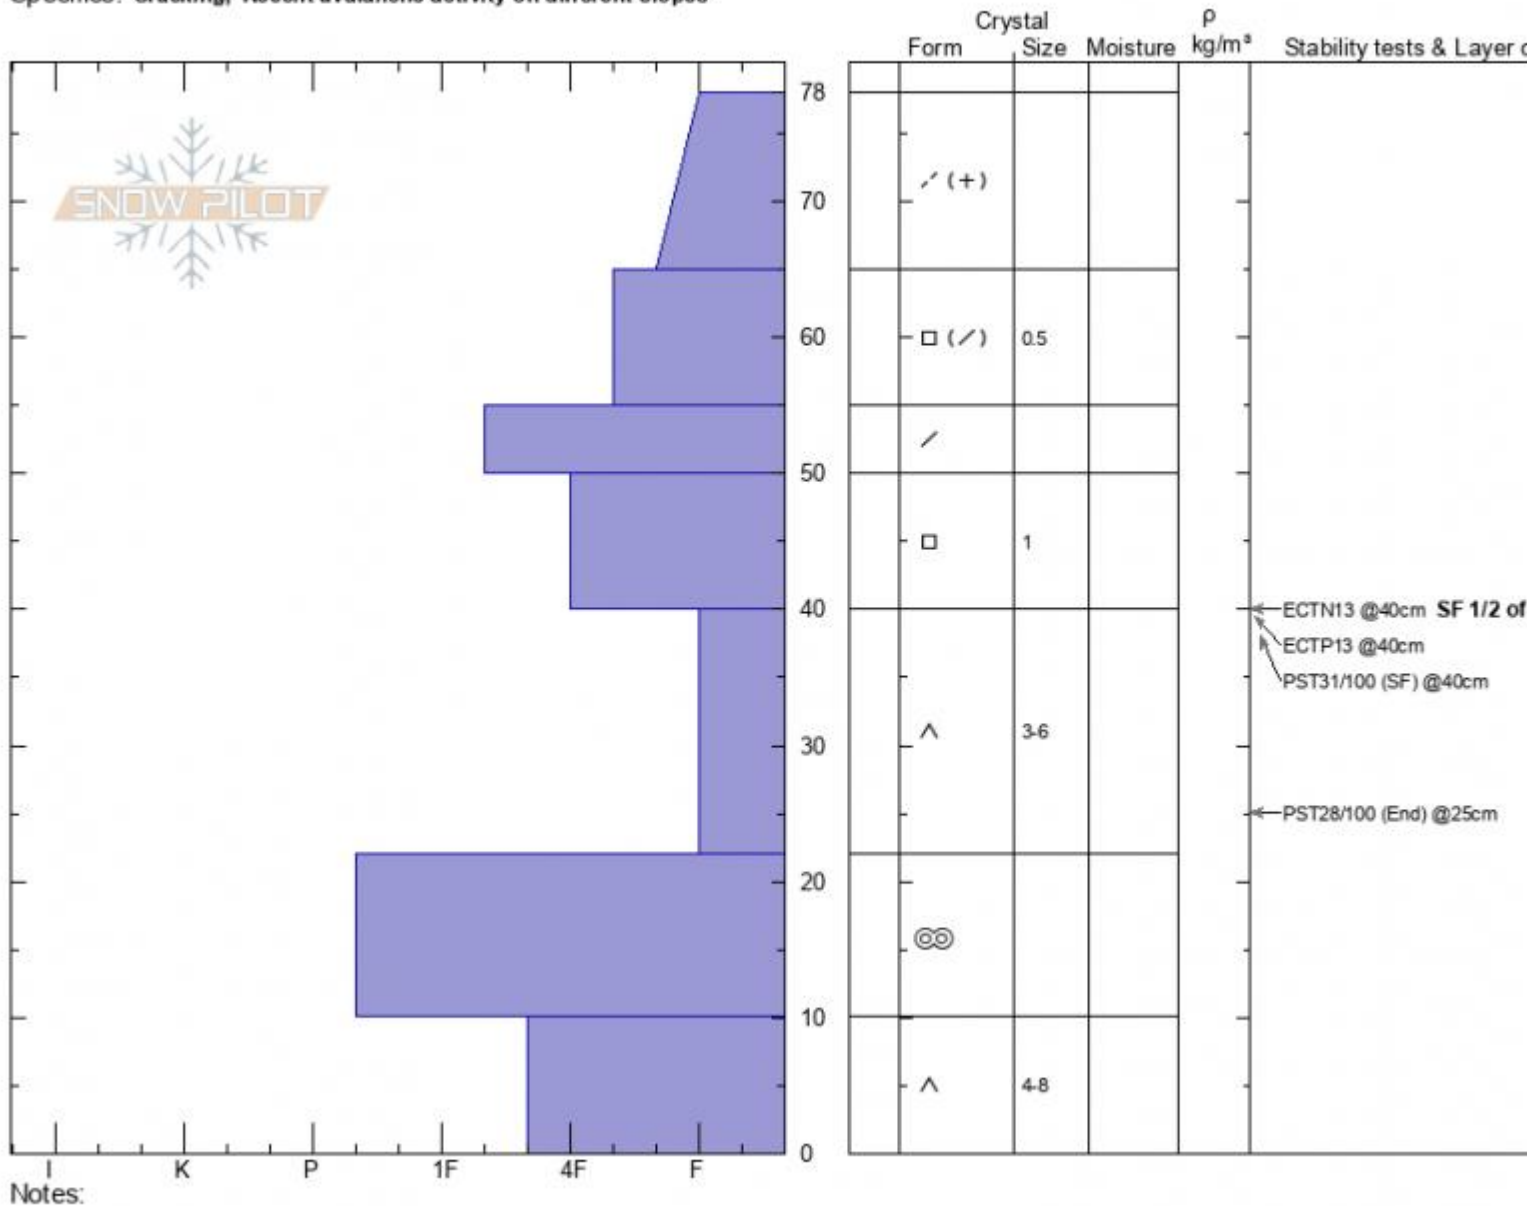

**The Ramp**  
**Bridger Range**  
**MT**  
 Elevation: **8472 ft**  
 Aspect: **50°**  
 Specifics: **Cracking; Recent avalanche activity on different slopes**

**Alex Marienthal**  
**01/02/2021 - 1:30pm**  
 Co-ord: **45.82697N, -110.93171W**  
 Slope Angle: **29°**  
 Wind Loading: **previous**

Stability: **poor**  
 Air Temperature:  
 Sky Cover: **SCT**  
 Precipitation: **NO**  
 Wind: **W Light Breeze**

HS: **78**    Layer Notes:  
 40-22cm: **Problematic layer**

Advisory Region  
 Bridger Range  
 Longitude  
 -110.93W  
 Latitude  
 45.83N  
 Bridger Range, 2021-01-04