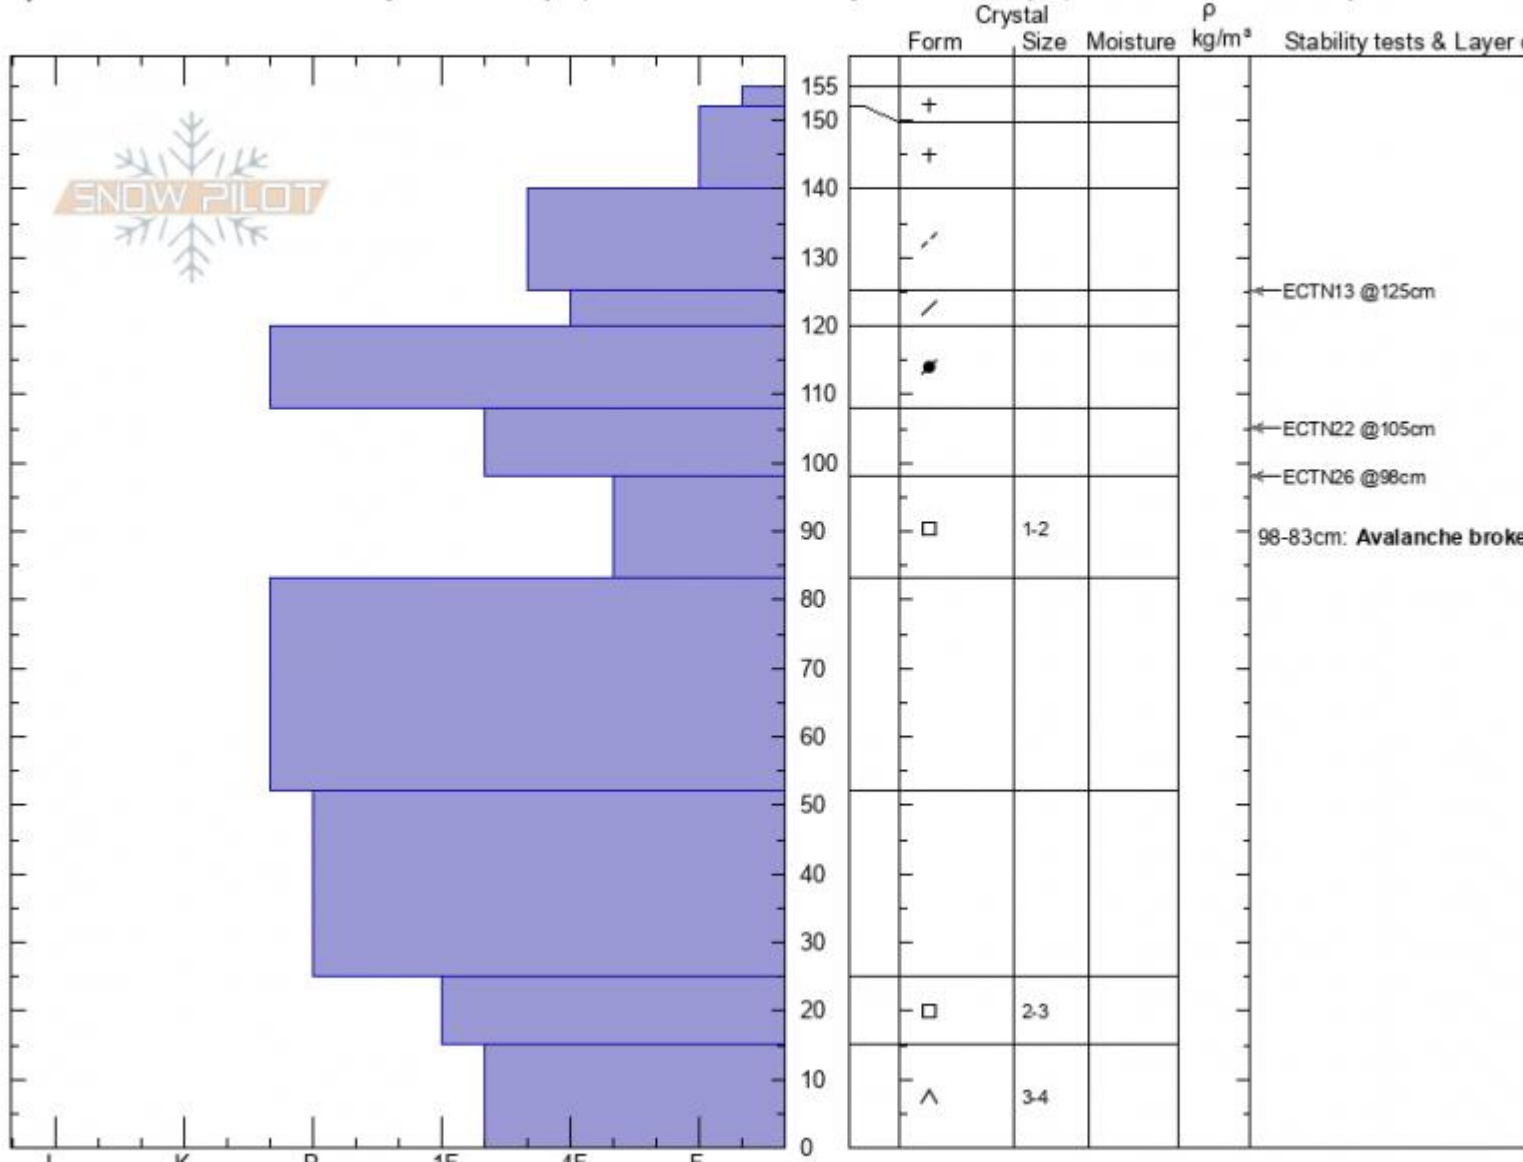

Beaver Creek Crown
 Madison Range-N
 MT
 Elevation: 9400 ft
 Aspect: 5°

Ian Hoyer
 01/08/2021 - 12:00pm
 Co-ord: 45.16978N, -111.36992W
 Slope Angle: 37°
 Wind Loading: previous

Stability: **poor**
 Air Temperature: 19°F
 Sky Cover: **FEW**
 Precipitation: **NO**
 Wind: **Calm**

HS: 155 Layer Notes:
 98-83cm: **Avalanche broke on b**
 98-83cm: **Problematic layer**

Specifics: Recent avalanche activity on similar slopes; Recent avalanche activity on different slopes; Snowmobile tracks on slope

Notes: Dug in the crown of an avalanche triggered by a snowmobiler the previous afternoon (1/7/21).

Advisory Region
 Northern Madison
 Longitude
 -111.38W
 Latitude
 45.17N

Avalanche Details: [Rider triggered large, wide slide on Buck Ridge](#)
 Northern Madison, 2021-01-08