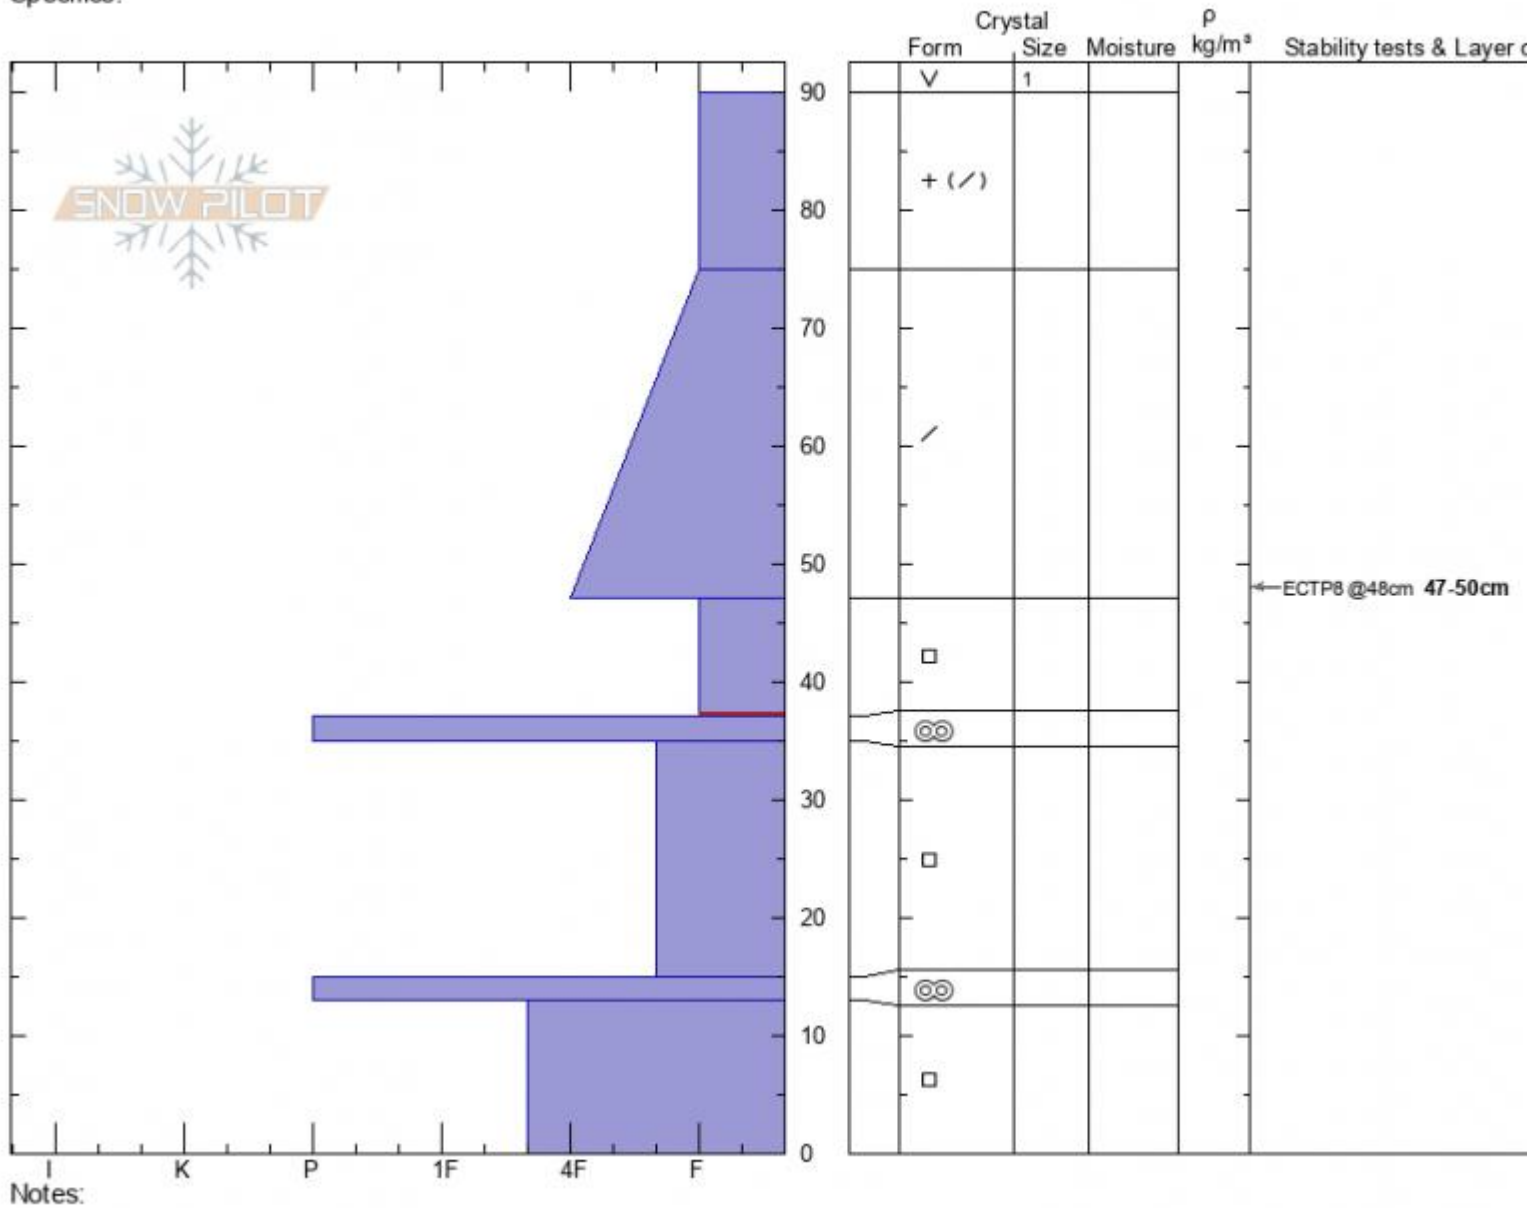

**Flanders Mountain**  
**Gallatin Range-N**  
**MT**  
 Elevation: **9281 ft**  
 Aspect: **E**  
 Specifics:

**James Lesser**  
**01/09/2021 - 12:00pm**  
 Co-ord: **45.43381N, -110.93975W**  
 Slope Angle: **20°**  
 Wind Loading:

Stability:  
 Air Temperature: **23°F**  
 Sky Cover: **CLR**  
 Precipitation: **NO**  
 Wind:

HS: **90**    Layer Notes:  
 PF: **40**    47-37cm: **Problematic layer**  
 PS: **15**

Advisory Region  
 Northern Gallatin  
 Longitude  
 -110.93W  
 Latitude  
 45.44N  
 Northern Gallatin, 2021-01-09