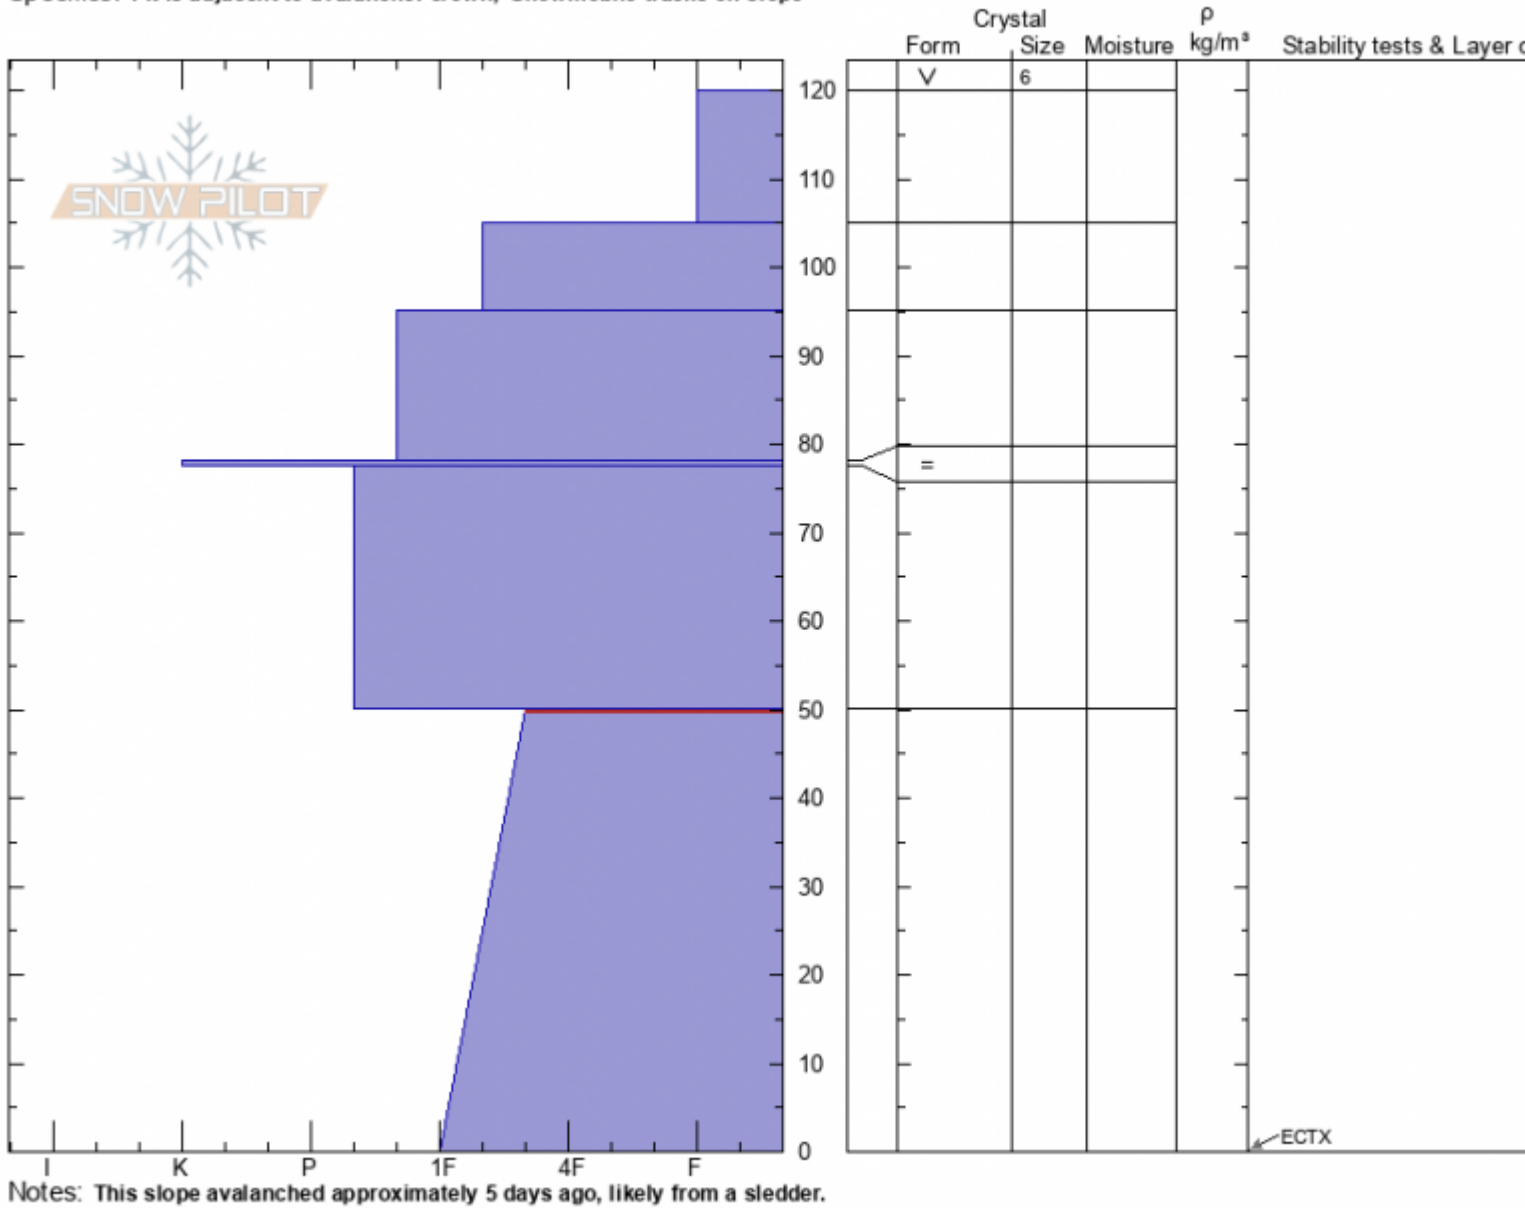

Ski Hill
Lionhead Range
MT
 Elevation: **8060 ft**
 Aspect: **90°**
 Specifics: Pit is adjacent to avalanche: crown; Snowmobile tracks on slope

Doug Chabot-Admin
01/12/2021 - 1:00pm
 Co-ord: **44.70364N, -111.29736W**
 Slope Angle: **30°**
 Wind Loading:

Stability:
 Air Temperature: **-7°C**
 Sky Cover: **FEW**
 Precipitation: **NO**
 Wind: **Calm**

HS: **120** Layer Notes:
 50-0cm: **Problematic layer**

Advisory Region
 Lionhead Range
 Longitude
 -111.29W
 Latitude
 44.70N

Forecast link: [GNFAC Avalanche Forecast for Wed Jan 13, 2021](#)
 Lionhead Range, 2021-01-12