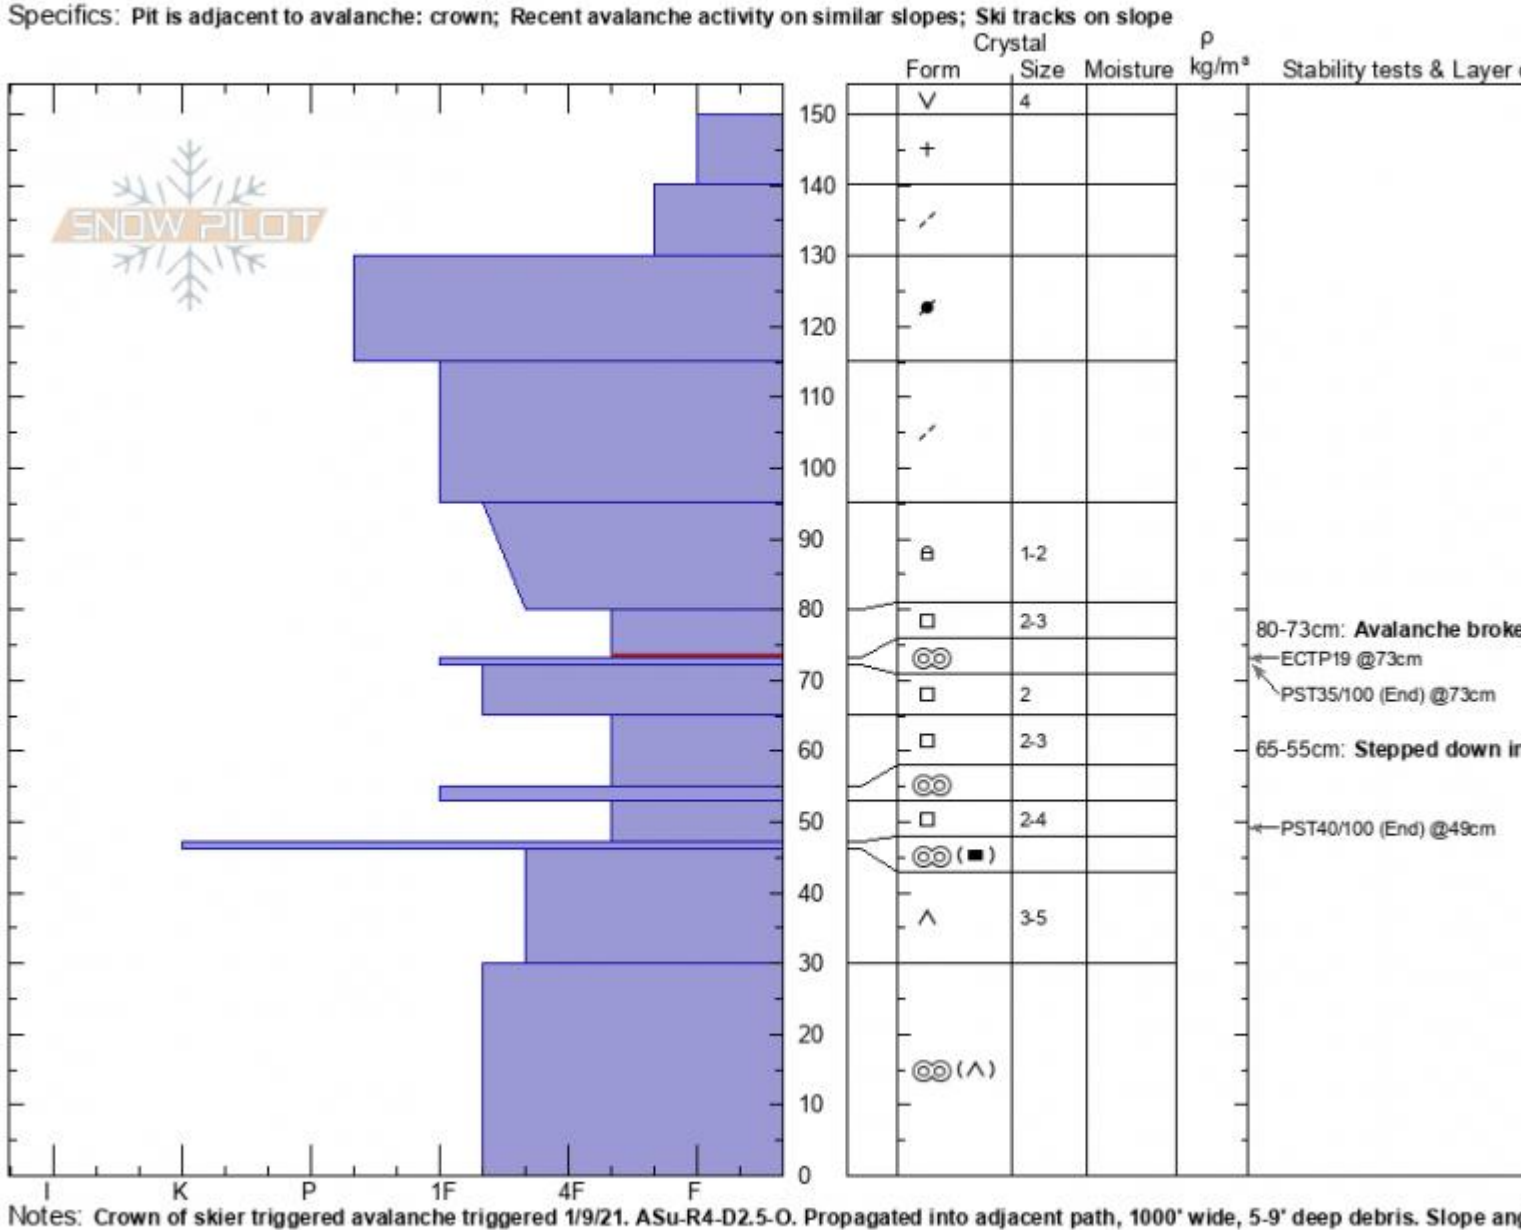

**Flanders Crown ASu-R4**  
**Gallatin Range-N**  
**MT**  
 Elevation: **9839 ft**  
 Aspect: **100°**  
 Specifics: Pit is adjacent to avalanche: crown;

**Alex Marienthal**  
**01/11/2021 - 1:00pm**  
 Co-ord: **45.43595N, -110.94442W**  
 Slope Angle: **32°**  
 Wind Loading: **previous**  
 Recent avalanche activity on similar slopes;

Stability: **poor**  
 Air Temperature:  
 Sky Cover: **FEW**  
 Precipitation: **NO**  
 Wind: **Calm**

HS: **150** Layer Notes:  
 80-73cm: **Avalanche broke here**  
 80-73cm: **Problematic layer**  
 65-55cm: **Stepped down in place**

Advisory Region  
 Northern Gallatin  
 Longitude  
 -110.93W  
 Latitude  
 45.44N

**Forecast link:** [GNFAC Avalanche Forecast for Wed Jan 13, 2021](#)  
 Northern Gallatin, 2021-01-12