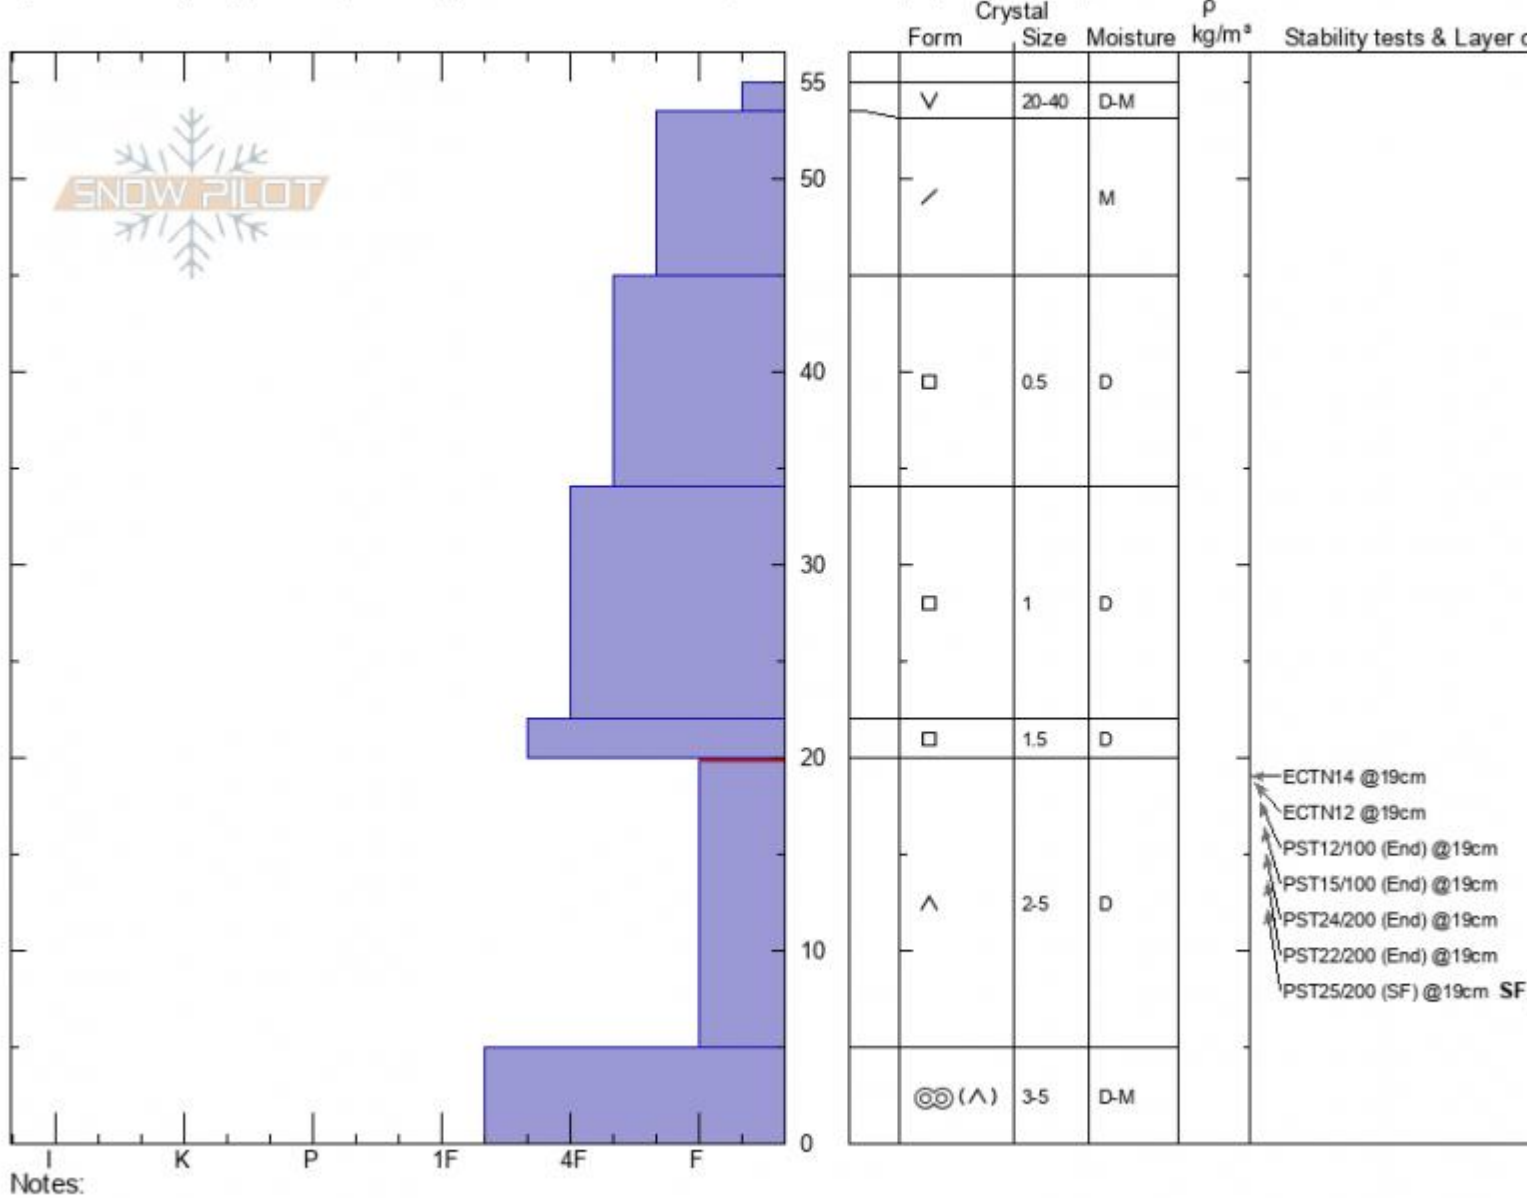

Low Ellis Meadow
Gallatin Range-N
MT

Elevation: 6407 ft
Aspect: 320°

Specifics: Collapsing, localized; Cracking; Recent avalanche activity on different slopes; We skied slope

Alex Marienthal
01/12/2021 - 2:40pm
Co-ord: 45.59066N, -110.95038W
Slope Angle: 11°
Wind Loading: no

Stability: **poor**
Air Temperature:
Sky Cover: **OVC**
Precipitation: **NO**
Wind: **Calm**

HS: 55
PF: 50
PS: 30
Layer Notes:
20-5cm: Problematic layer

Advisory Region
Northern Gallatin
Longitude
-110.96W
Latitude
45.58N
Northern Gallatin, 2021-01-12