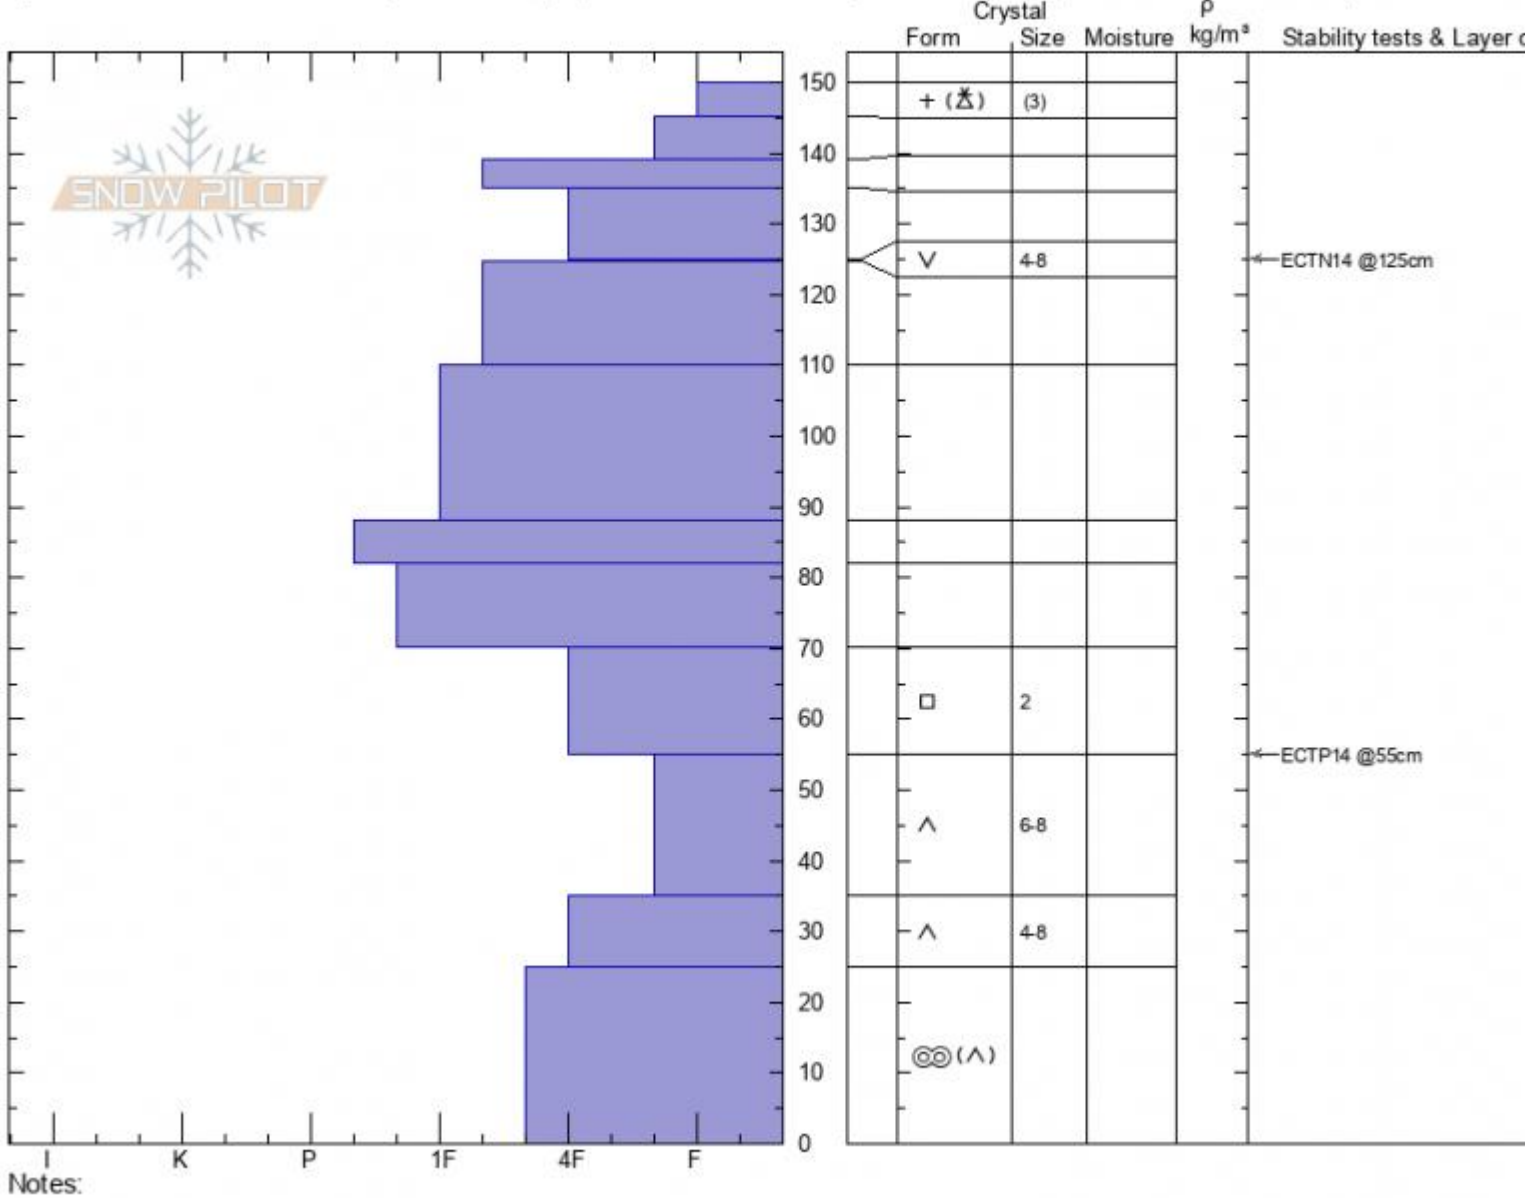

South Fk Muddy Creek  
 Madison Range-N  
 MT  
 Elevation: 9400 ft  
 Aspect: 40°  
 Specifics: Recent avalanche activity on similar slopes;

Alex Marienthal  
 01/21/2021 - 11:00am  
 Co-ord: 45.18660N, -111.45838W  
 Slope Angle: 33°  
 Wind Loading: previous

Stability: **poor**  
 Air Temperature:  
 Sky Cover: **OVC**  
 Precipitation: **S-1**  
 Wind: **Calm**

HS: 150 Layer Notes:  
 PF: 100 55-35cm: Problematic layer

Recent avalanche activity on similar slopes; Recent avalanche activity on different slopes; Snowmobile tracks on slope

Advisory Region  
 Northern Madison  
 Longitude  
 -111.38W  
 Latitude  
 45.17N  
 Northern Madison, 2021-01-21