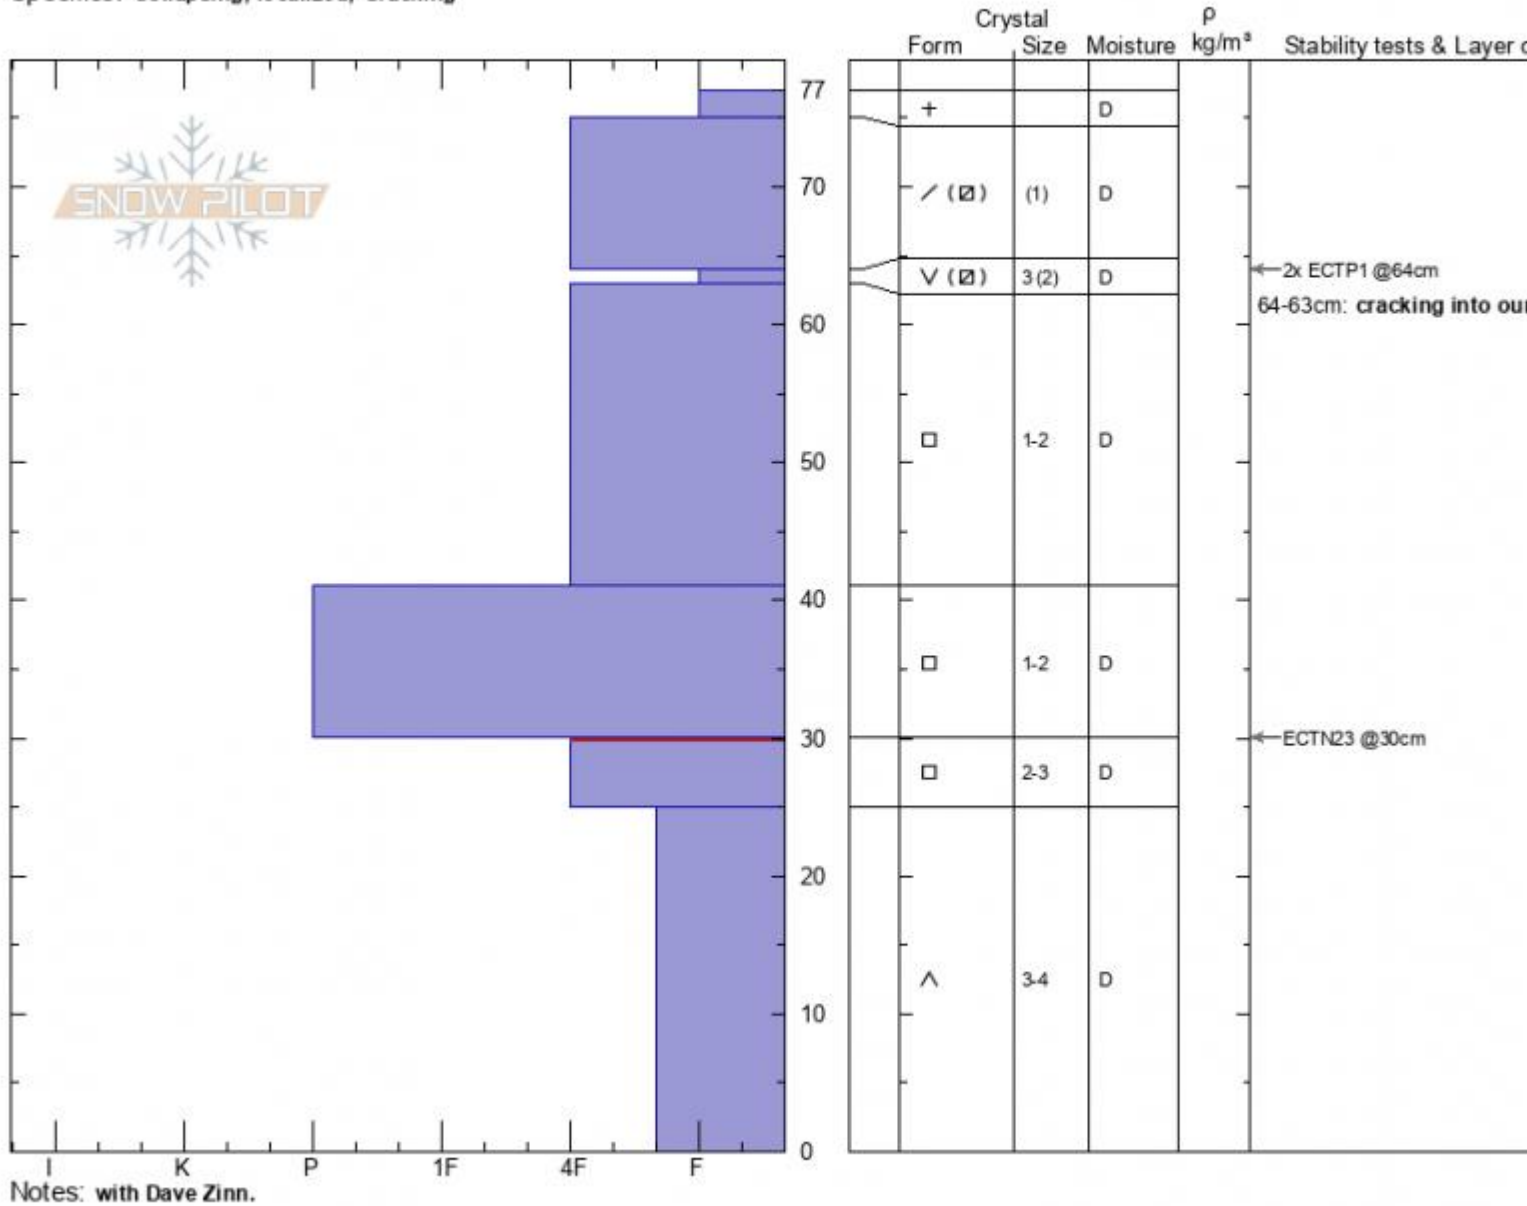

Consolation Hill
Madison Range-S
MT
 Elevation: **9207 ft**
 Aspect: **SE**
 Specifics: **Collapsing, localized; Cracking**

Zach Keskinen
01/25/2021 - 2:05pm
 Co-ord: **44.97256N, -111.27119W**
 Slope Angle: **26°**
 Wind Loading:

Stability:
 Air Temperature: **-11°C**
 Sky Cover: **FEW**
 Precipitation: **NO**
 Wind: **Calm**

HS: **77** Layer Notes:
 PF: **25** 64-63cm: **cracking into our pit**
 30-25cm: **Problematic layer**

Advisory Region
 Southern Madison
 Longitude
 -111.27W
 Latitude
 45.06N
 Southern Madison, 2021-01-25