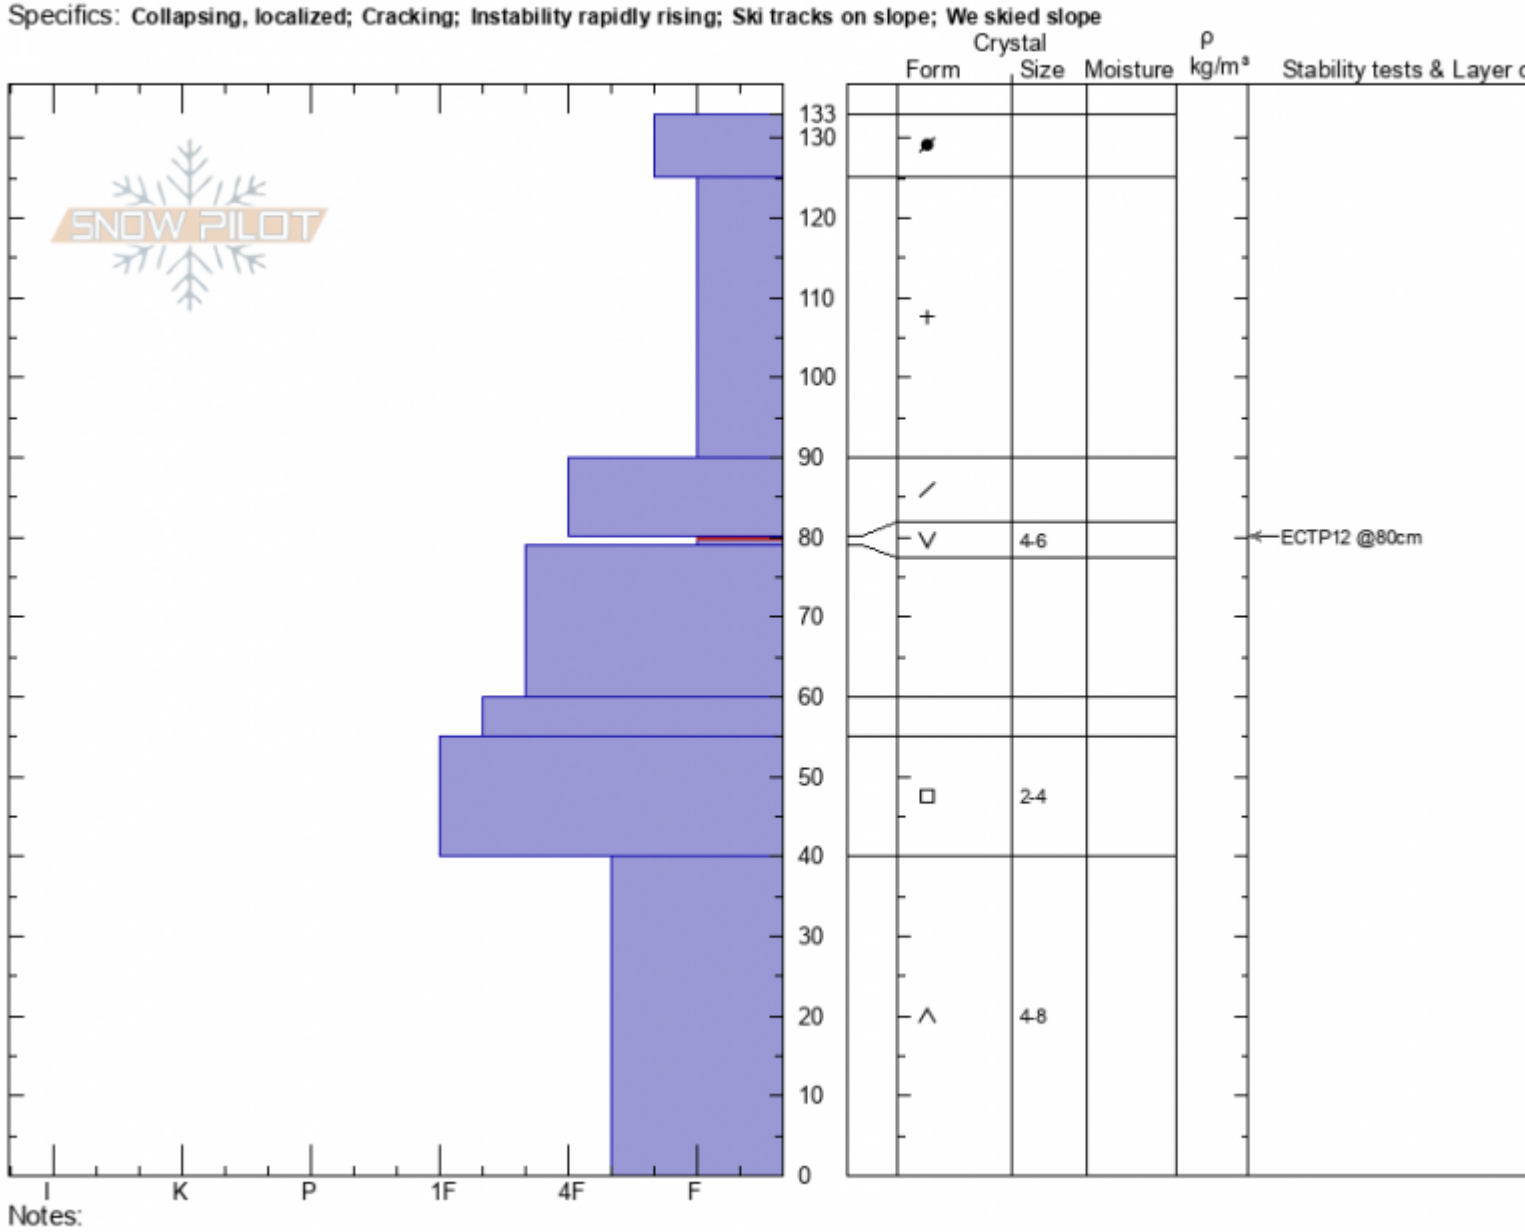

**Bacon Rind Upper Mdw** **Doug Chabot-Admin**  
**Madison Range-S** **01/28/2021 - 11:00am**  
**MT** Co-ord: **44.95824N, -111.09924W**  
 Elevation: **8768 ft** Slope Angle: **25°**  
 Aspect: **60°** Wind Loading: **yes**  
 Specifics: Collapsing, localized; Cracking; Instability rapidly rising; Ski tracks on slope; We skied slope

Stability:  
 Air Temperature: **-6°C** HS: **133** Layer Notes:  
 Sky Cover: **OVC** PF: **133** 80-79cm: Problematic layer  
 Precipitation: **S2**  
 Wind: **S Moderate**

Advisory Region  
 Southern Madison  
 Longitude  
 -111.10W  
 Latitude  
 44.96N  
 Southern Madison, 2021-01-29